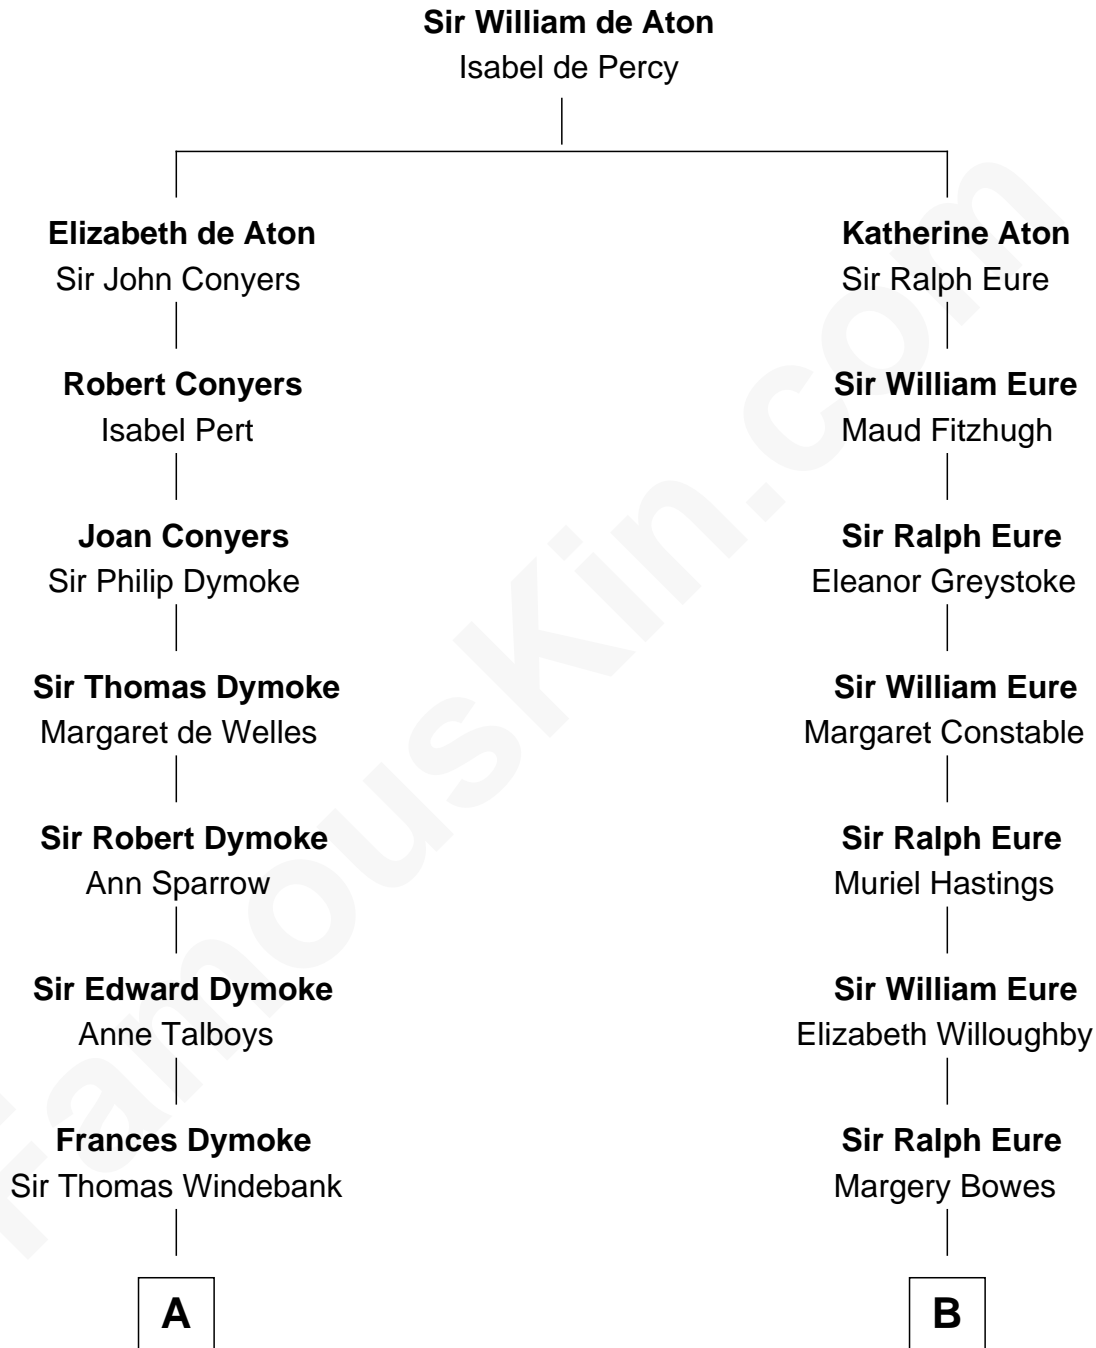

FamousKin.com
Relationship Chart of
General George S. Patton
U.S. Army - World War II

17th cousin 2 times removed of
Sandra Day O'Connor
First Female U.S. Supreme Court Justice

C

Henry Clay Day
Alice Edith Hilton

Henry R. Day
Ada Mae Wilkey

Sandra Day O'Connor
U.S. Supreme Court Justice

FamousKin.com