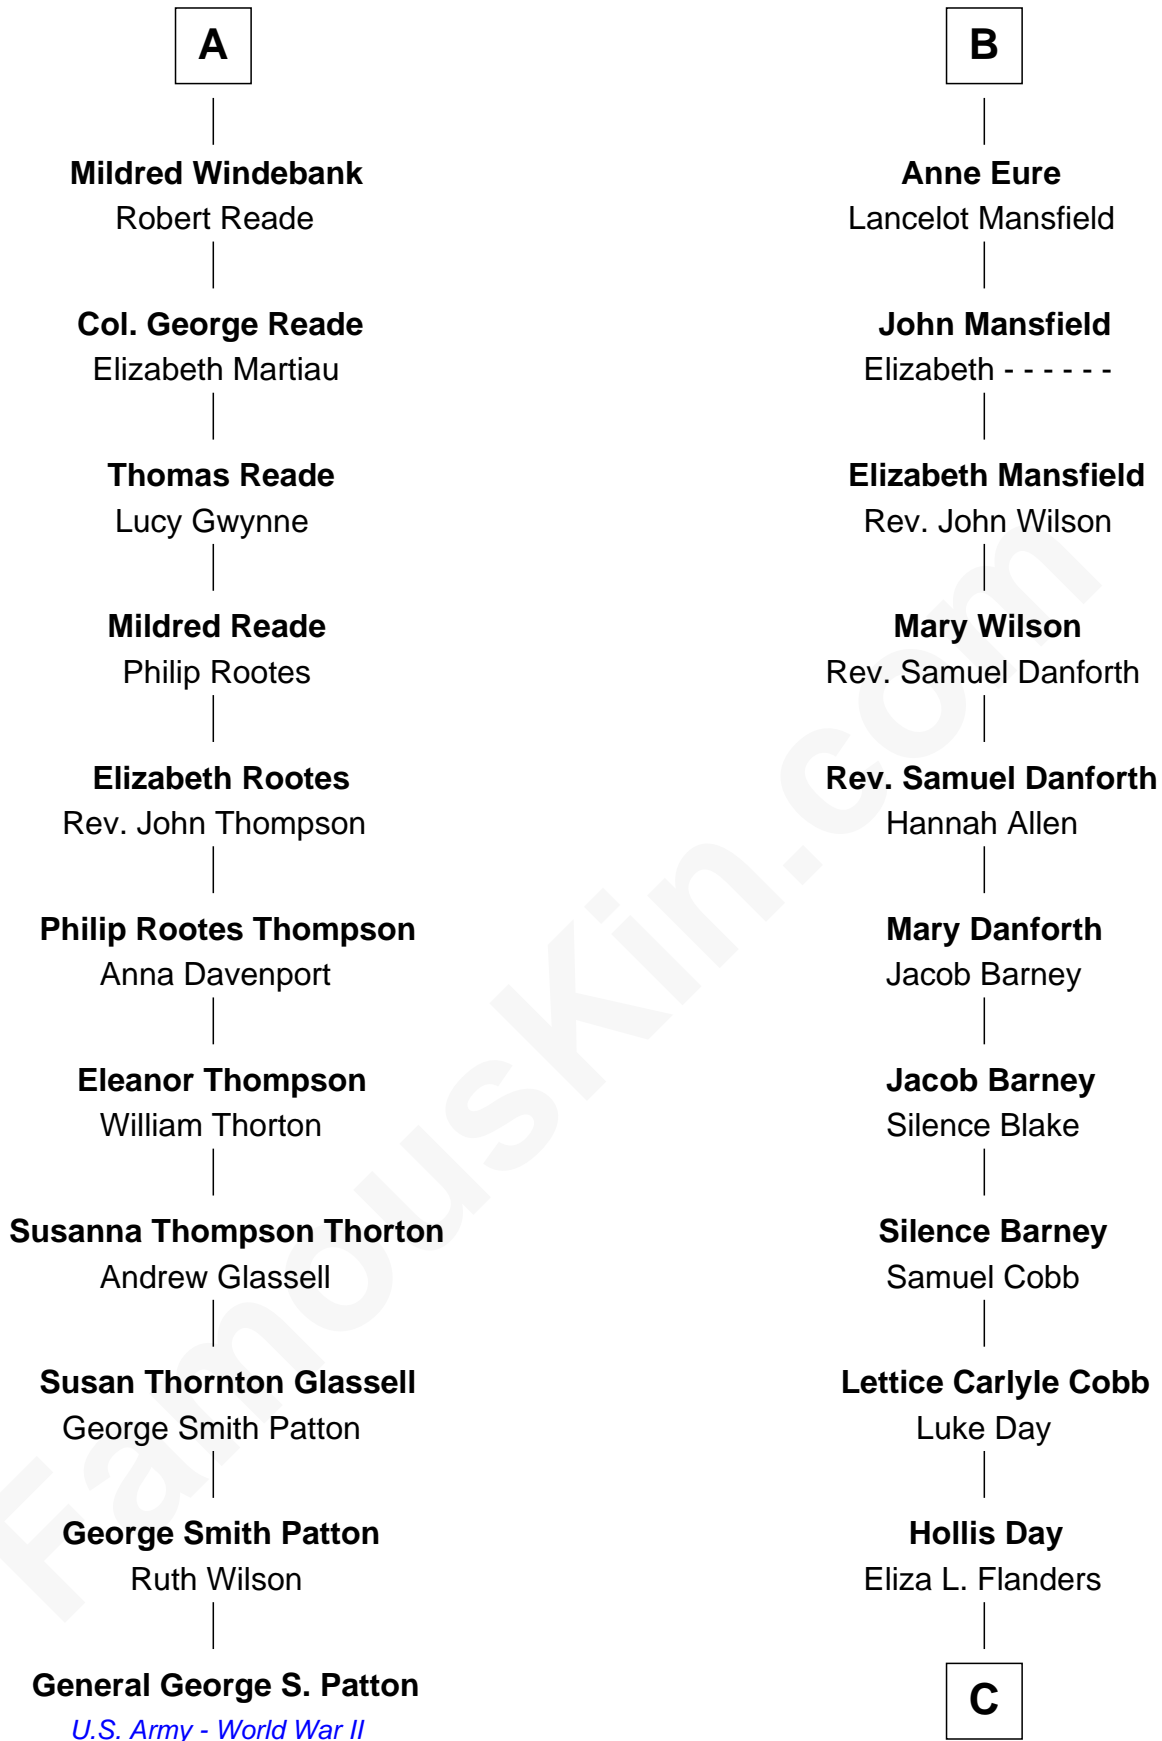

FamousKin.com
Relationship Chart of
General George S. Patton
U.S. Army - World War II

17th cousin 2 times removed of
Sandra Day O'Connor
First Female U.S. Supreme Court Justice

C

Henry Clay Day
Alice Edith Hilton

Henry R. Day
Ada Mae Wilkey

Sandra Day O'Connor
U.S. Supreme Court Justice

FamousKin.com