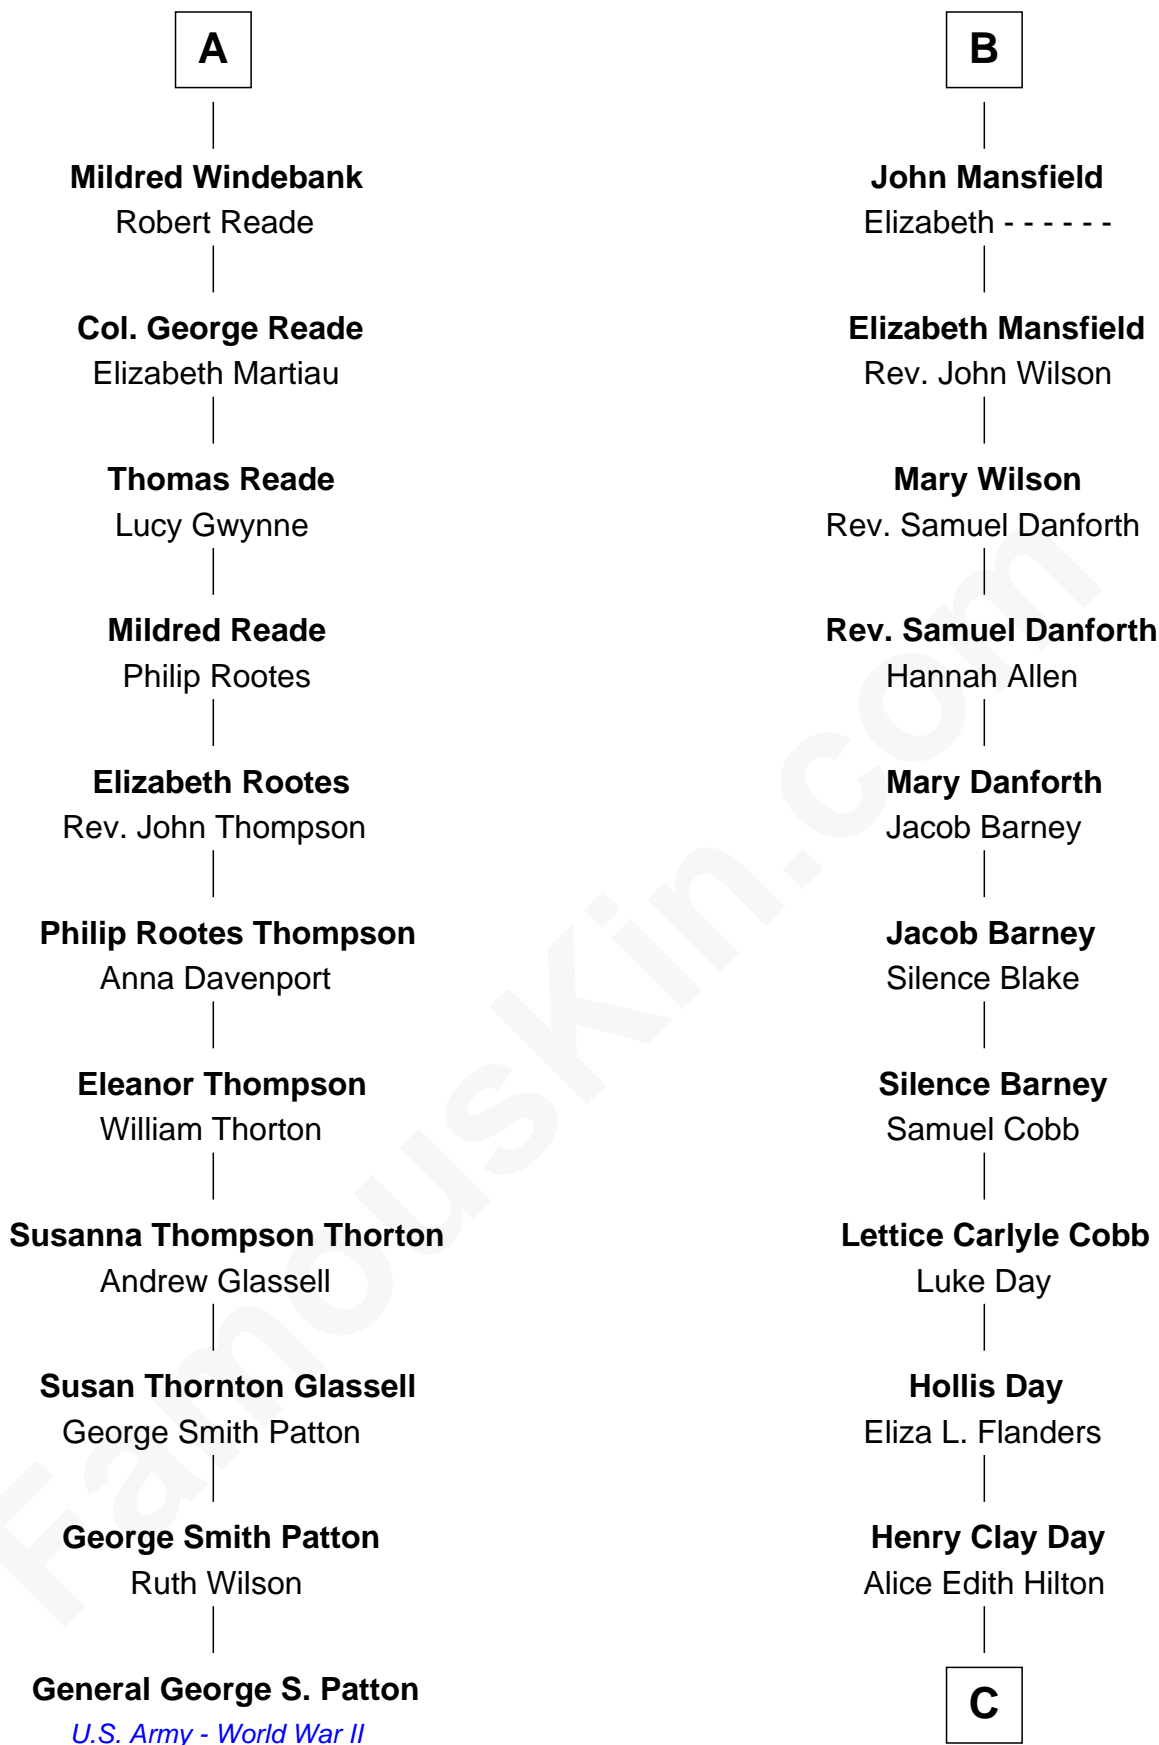

FamousKin.com
Relationship Chart of
General George S. Patton
U.S. Army - World War II

17th cousin 1 time removed of
Sandra Day O'Connor
First Female U.S. Supreme Court Justice

C

Henry R. Day
Ada Mae Wilkey

Sandra Day O'Connor
U.S. Supreme Court Justice

FamousKin.com