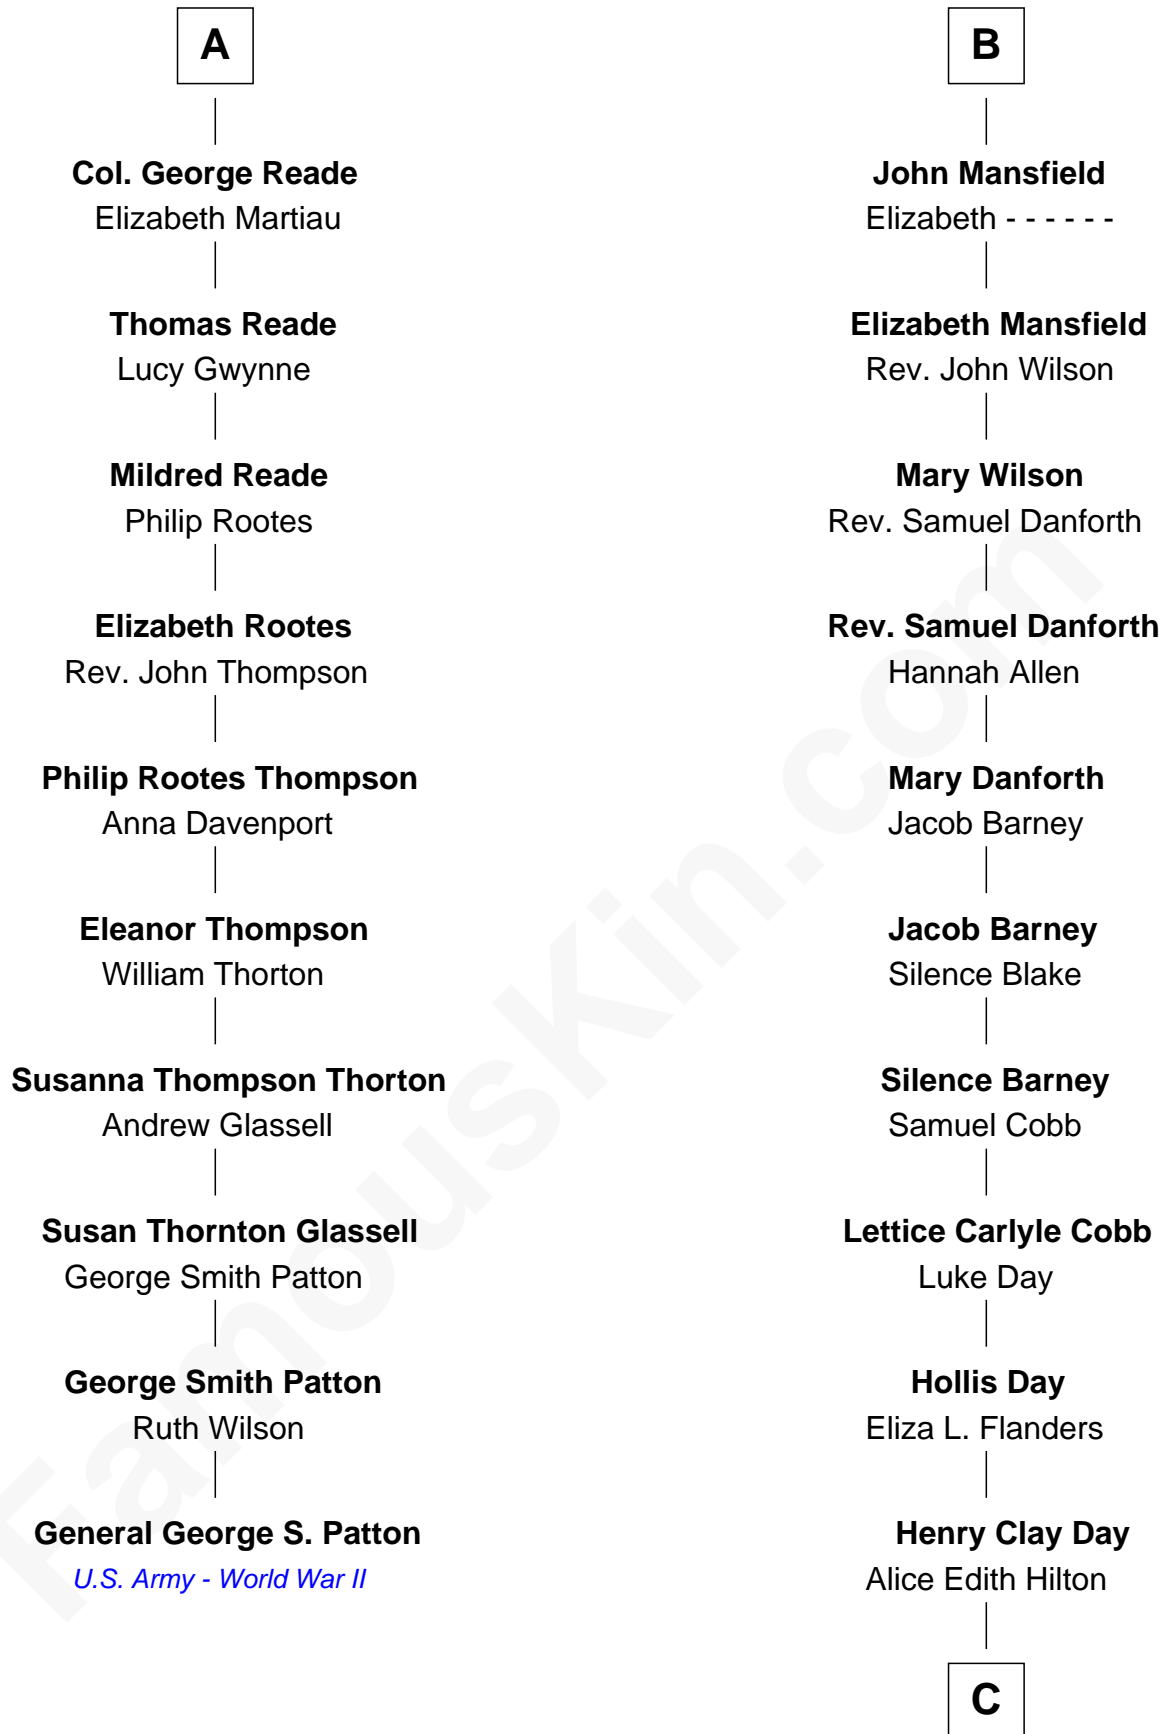

FamousKin.com
Relationship Chart of
General George S. Patton
U.S. Army - World War II

16th cousin 2 times removed of
Sandra Day O'Connor
First Female U.S. Supreme Court Justice

C

Henry R. Day
Ada Mae Wilkey

Sandra Day O'Connor
U.S. Supreme Court Justice

FamousKin.com