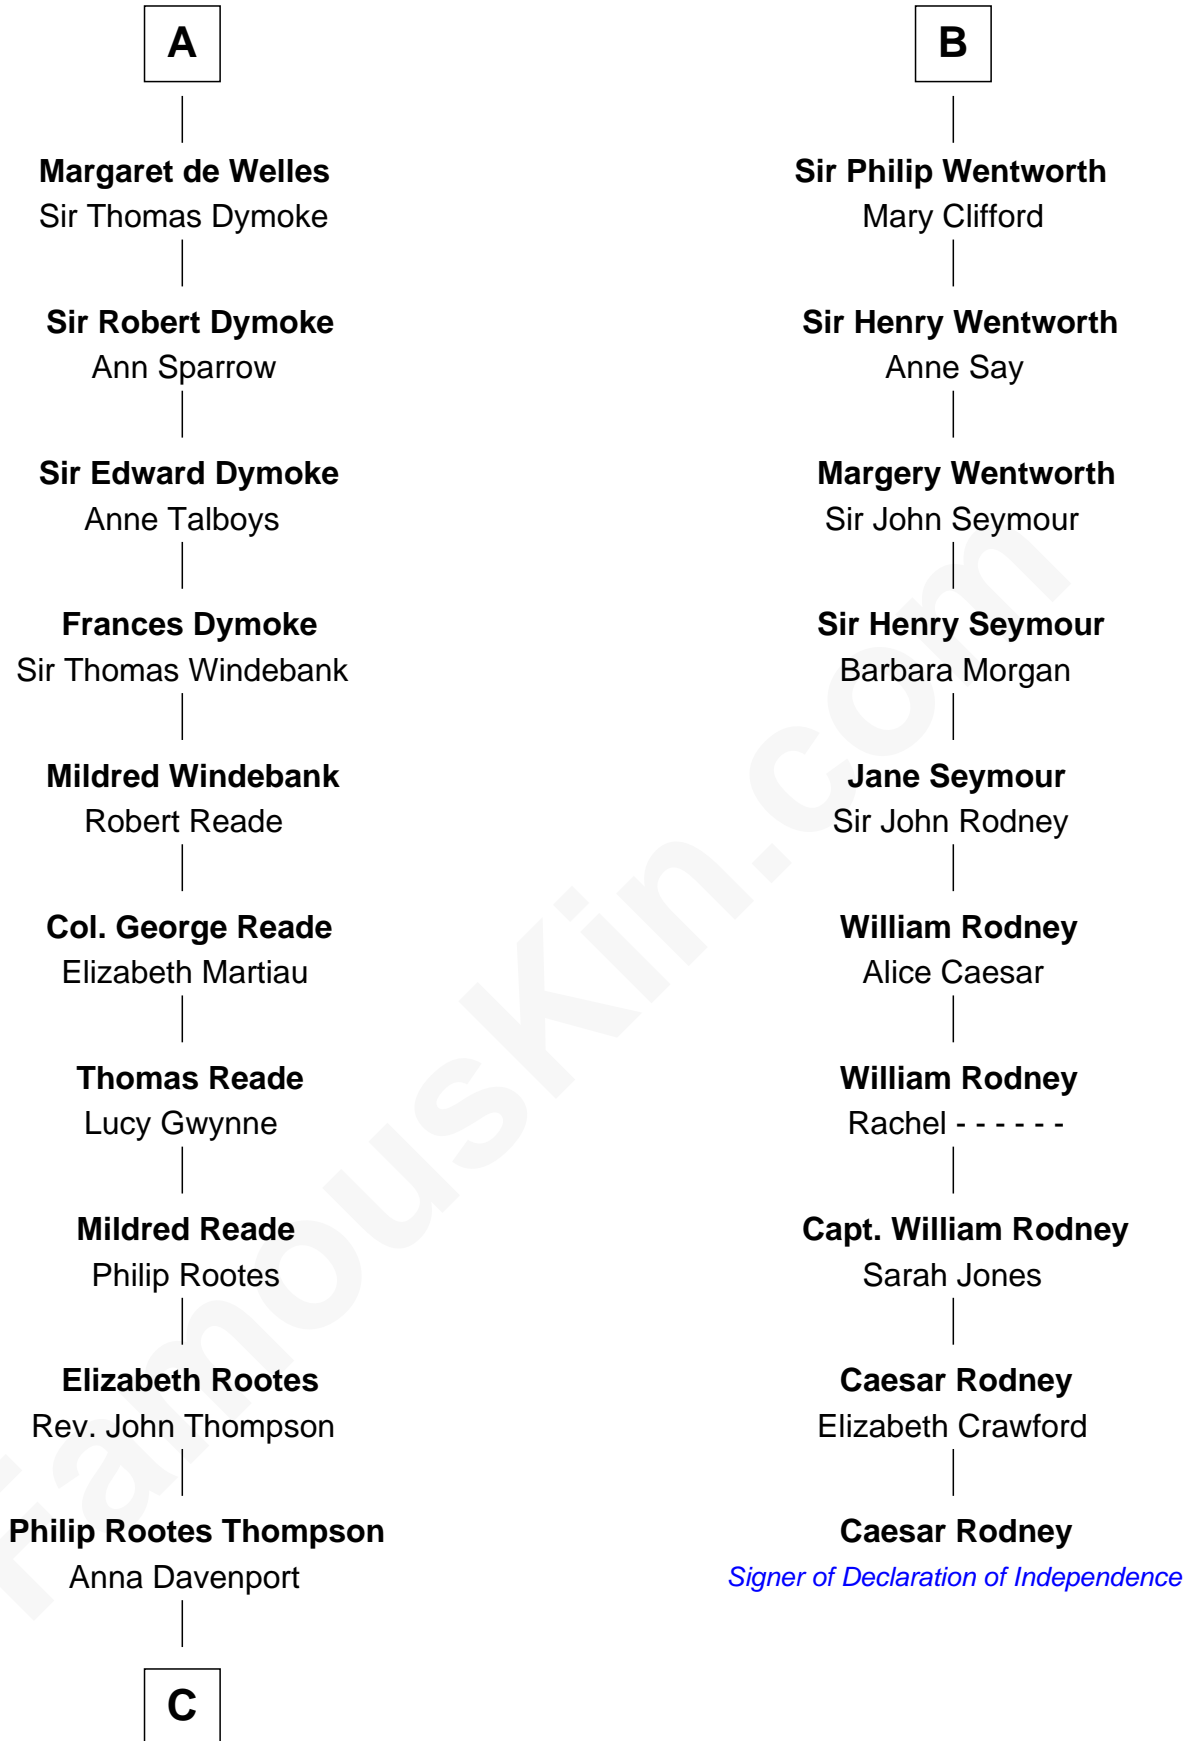

**FamousKin.com**  
**Relationship Chart of**  
**General George S. Patton**  
*U.S. Army - World War II*

16th cousin 5 times removed of

**Caesar Rodney**  
*Signer of the Declaration of Independence*

**C**

—  
**Eleanor Thompson**

William Thorton

—  
**Susanna Thompson Thorton**

Andrew Glassell

—  
**Susan Thornton Glassell**

George Smith Patton

—  
**George Smith Patton**

Ruth Wilson