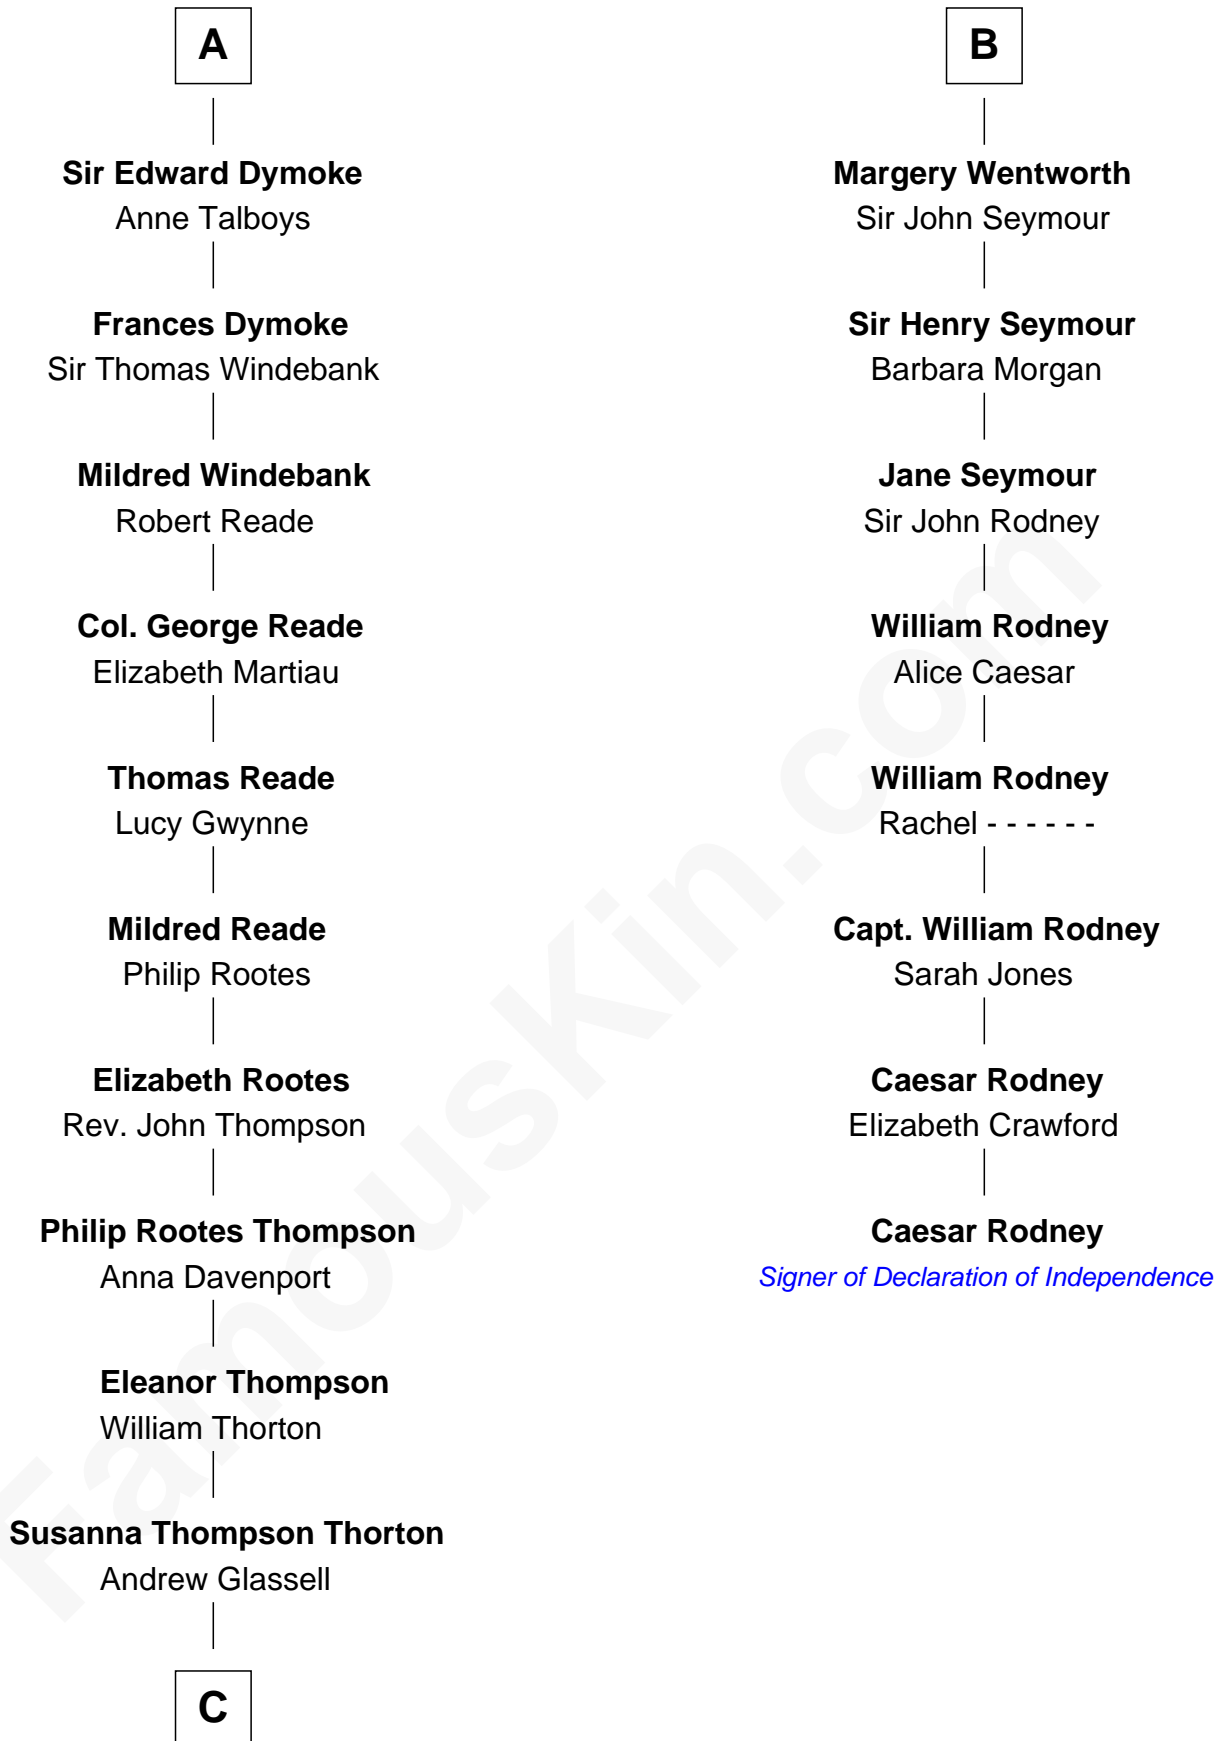

FamousKin.com
Relationship Chart of
General George S. Patton
U.S. Army - World War II

14th cousin 5 times removed of

Caesar Rodney

Signer of the Declaration of Independence

C

—
Susan Thornton Glassell

George Smith Patton

—
George Smith Patton

Ruth Wilson

—
General George S. Patton

U.S. Army - World War II

FamousKin.com