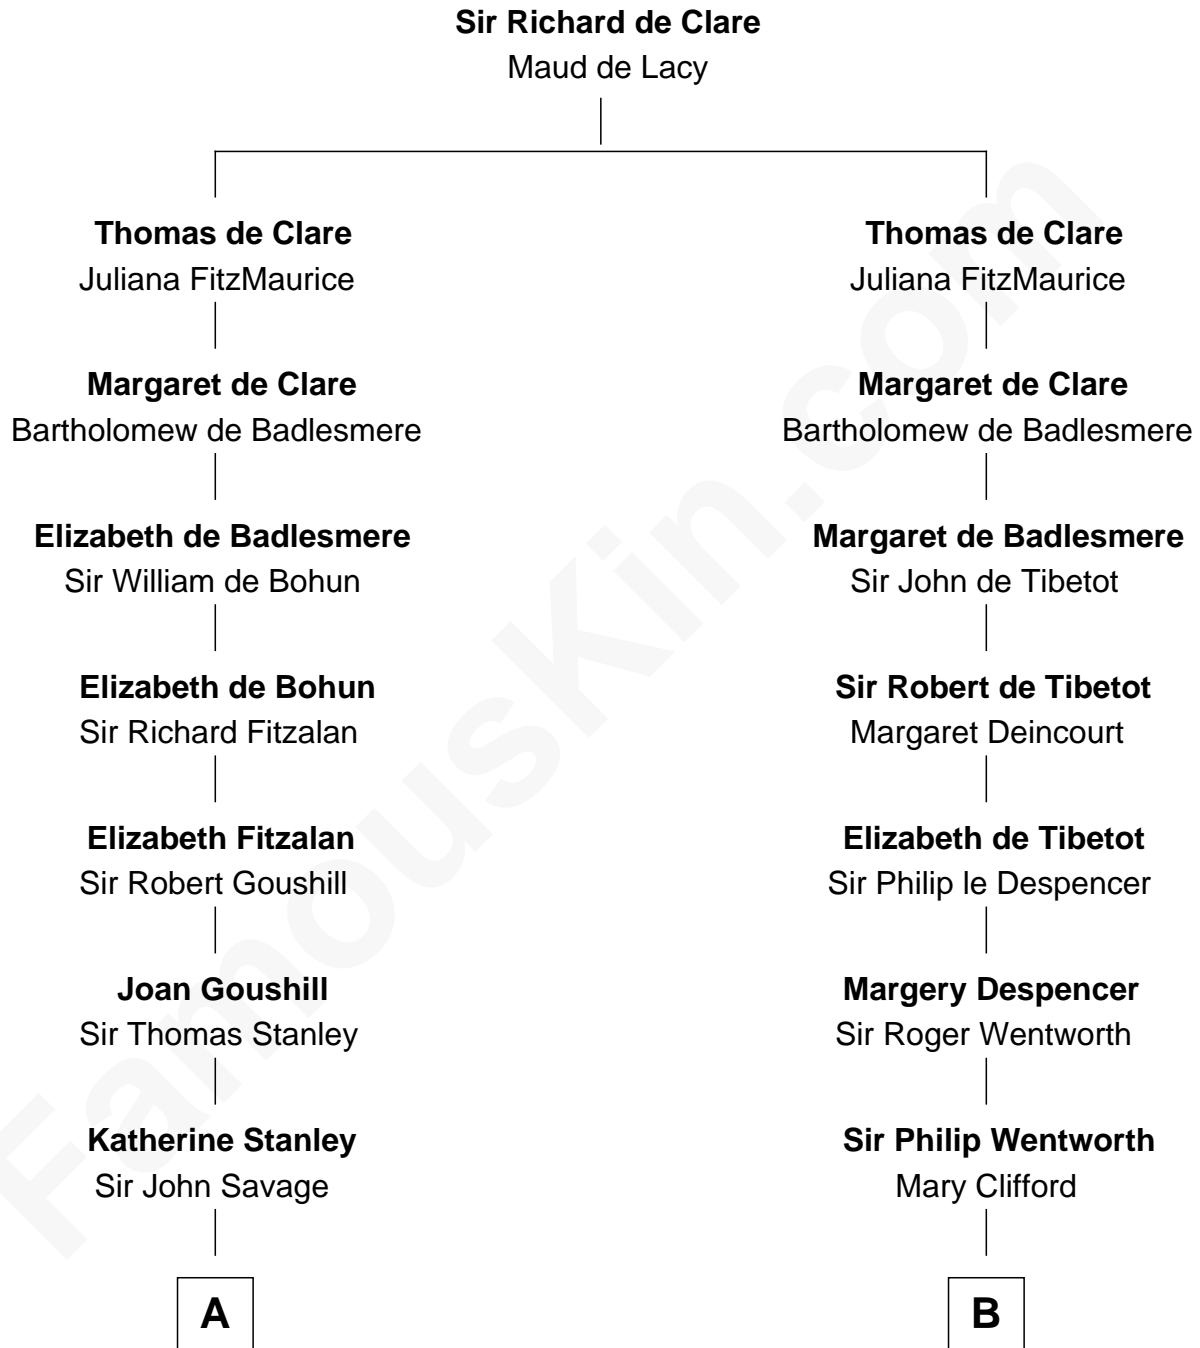

**FamousKin.com**  
**Relationship Chart of**  
**General George S. Patton**  
*U.S. Army - World War II*

15th cousin 6 times removed of

**Caesar Rodney**  
*Signer of the Declaration of Independence*

**C**

William Thorton  
Eleanor Thompson

Susanna Thompson Thorton  
Andrew Glassell

Susan Thornton Glassell  
George Smith Patton

George Smith Patton  
Ruth Wilson

General George S. Patton  
*U.S. Army - World War II*