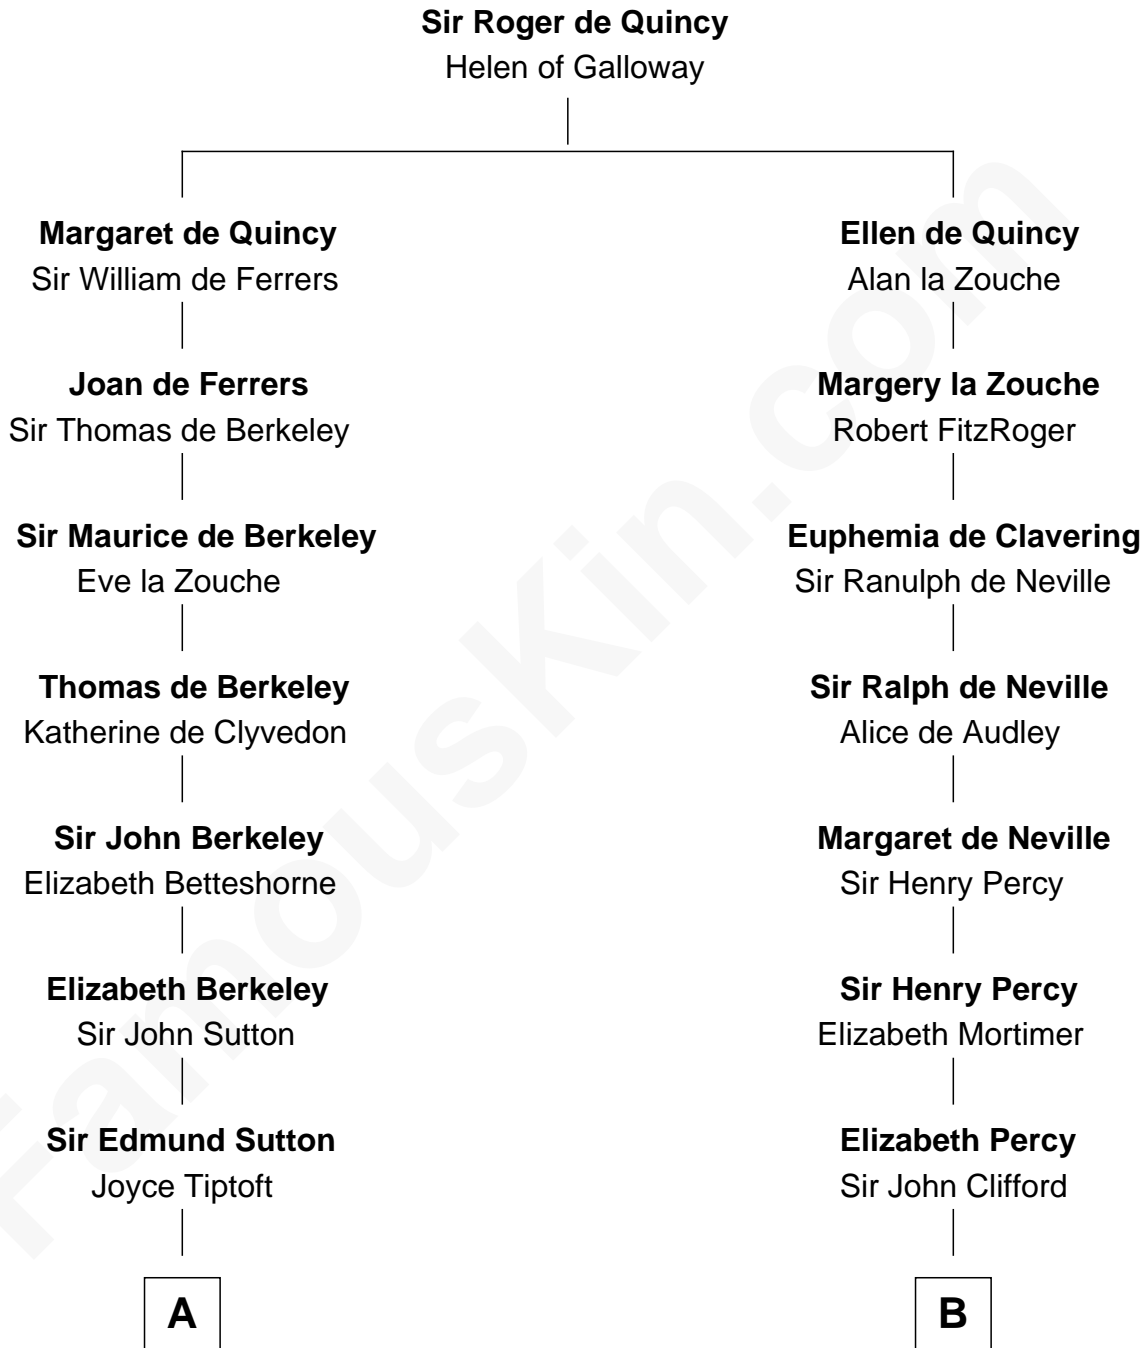

FamousKin.com
Relationship Chart of
General George S. Patton
U.S. Army - World War II

16th cousin 5 times removed of

Caesar Rodney
Signer of the Declaration of Independence

C

William Thorton
Eleanor Thompson