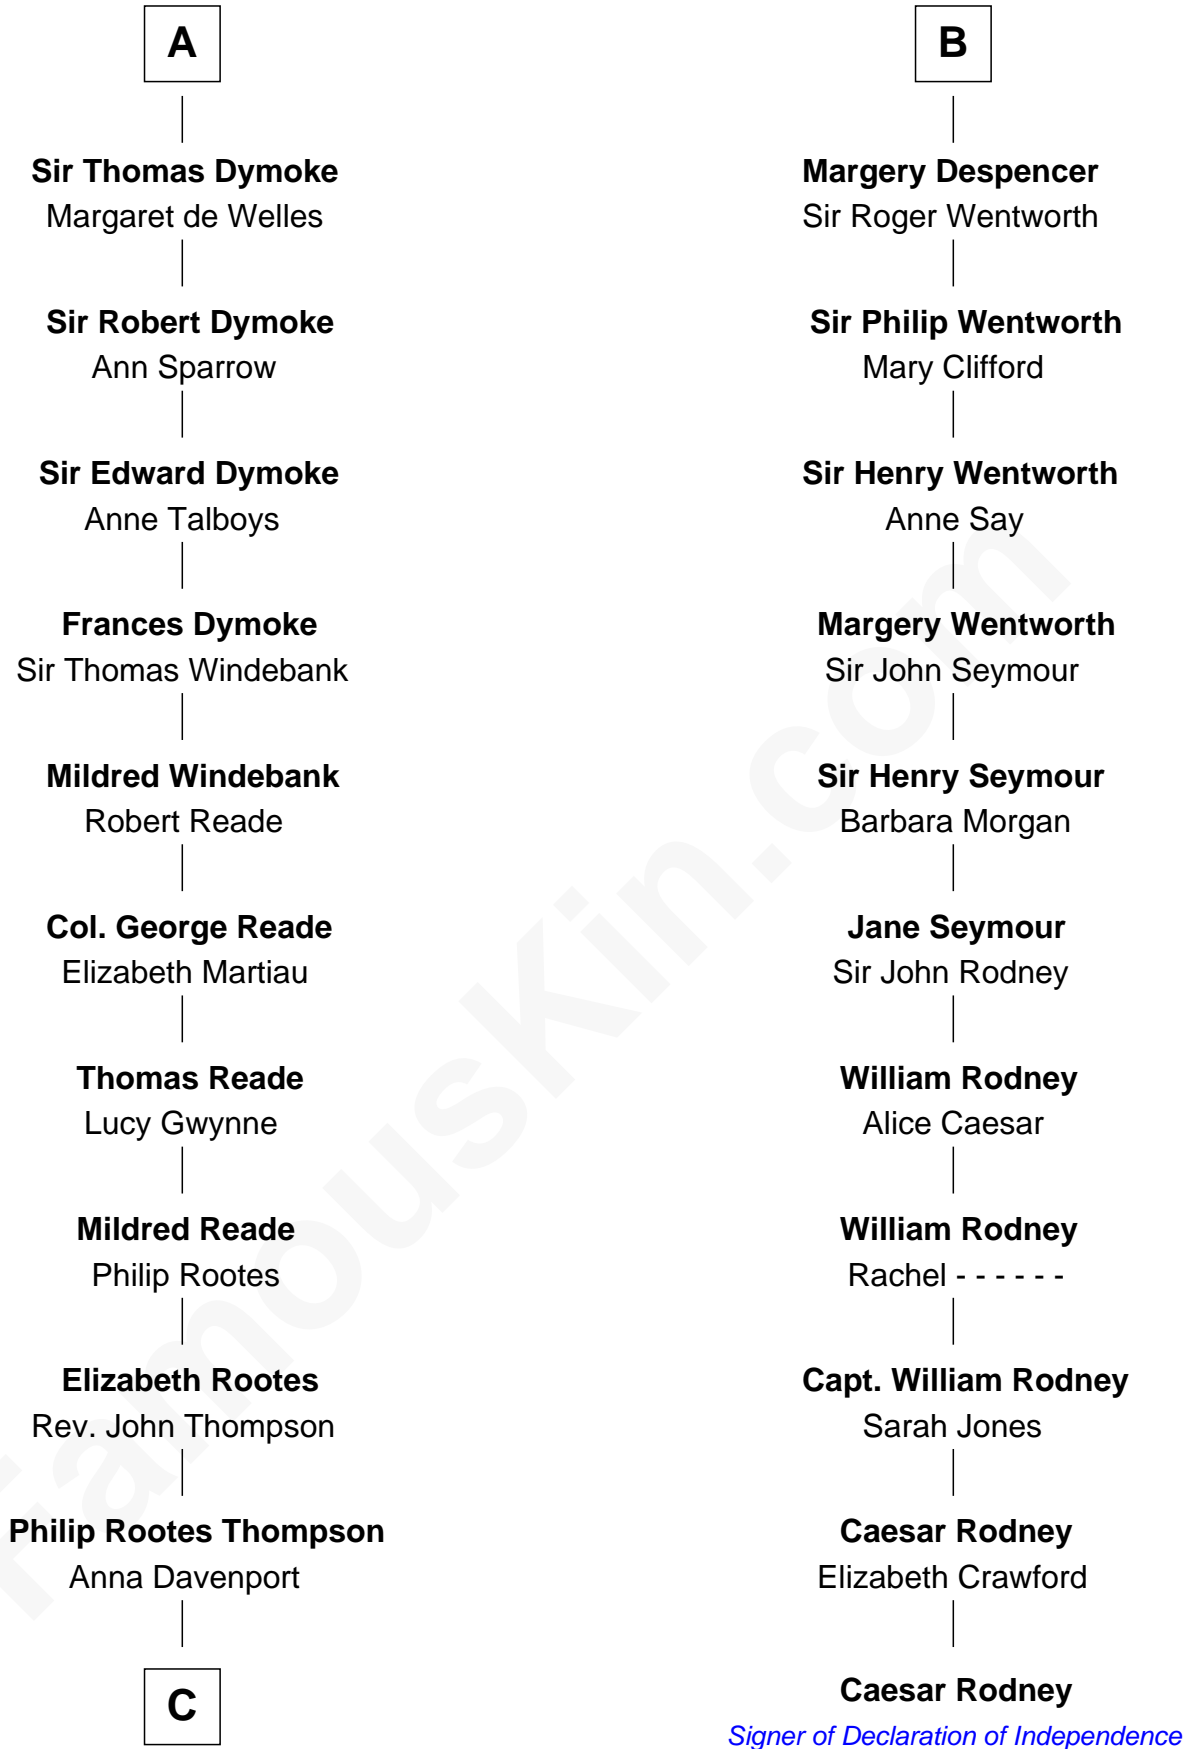

FamousKin.com
Relationship Chart of
General George S. Patton
U.S. Army - World War II

17th cousin 4 times removed of

Caesar Rodney
Signer of the Declaration of Independence

C

—
Eleanor Thompson

William Thorton

—
Susanna Thompson Thorton

Andrew Glassell

—
Susan Thornton Glassell

George Smith Patton

—
George Smith Patton

Ruth Wilson

—
General George S. Patton

U.S. Army - World War II