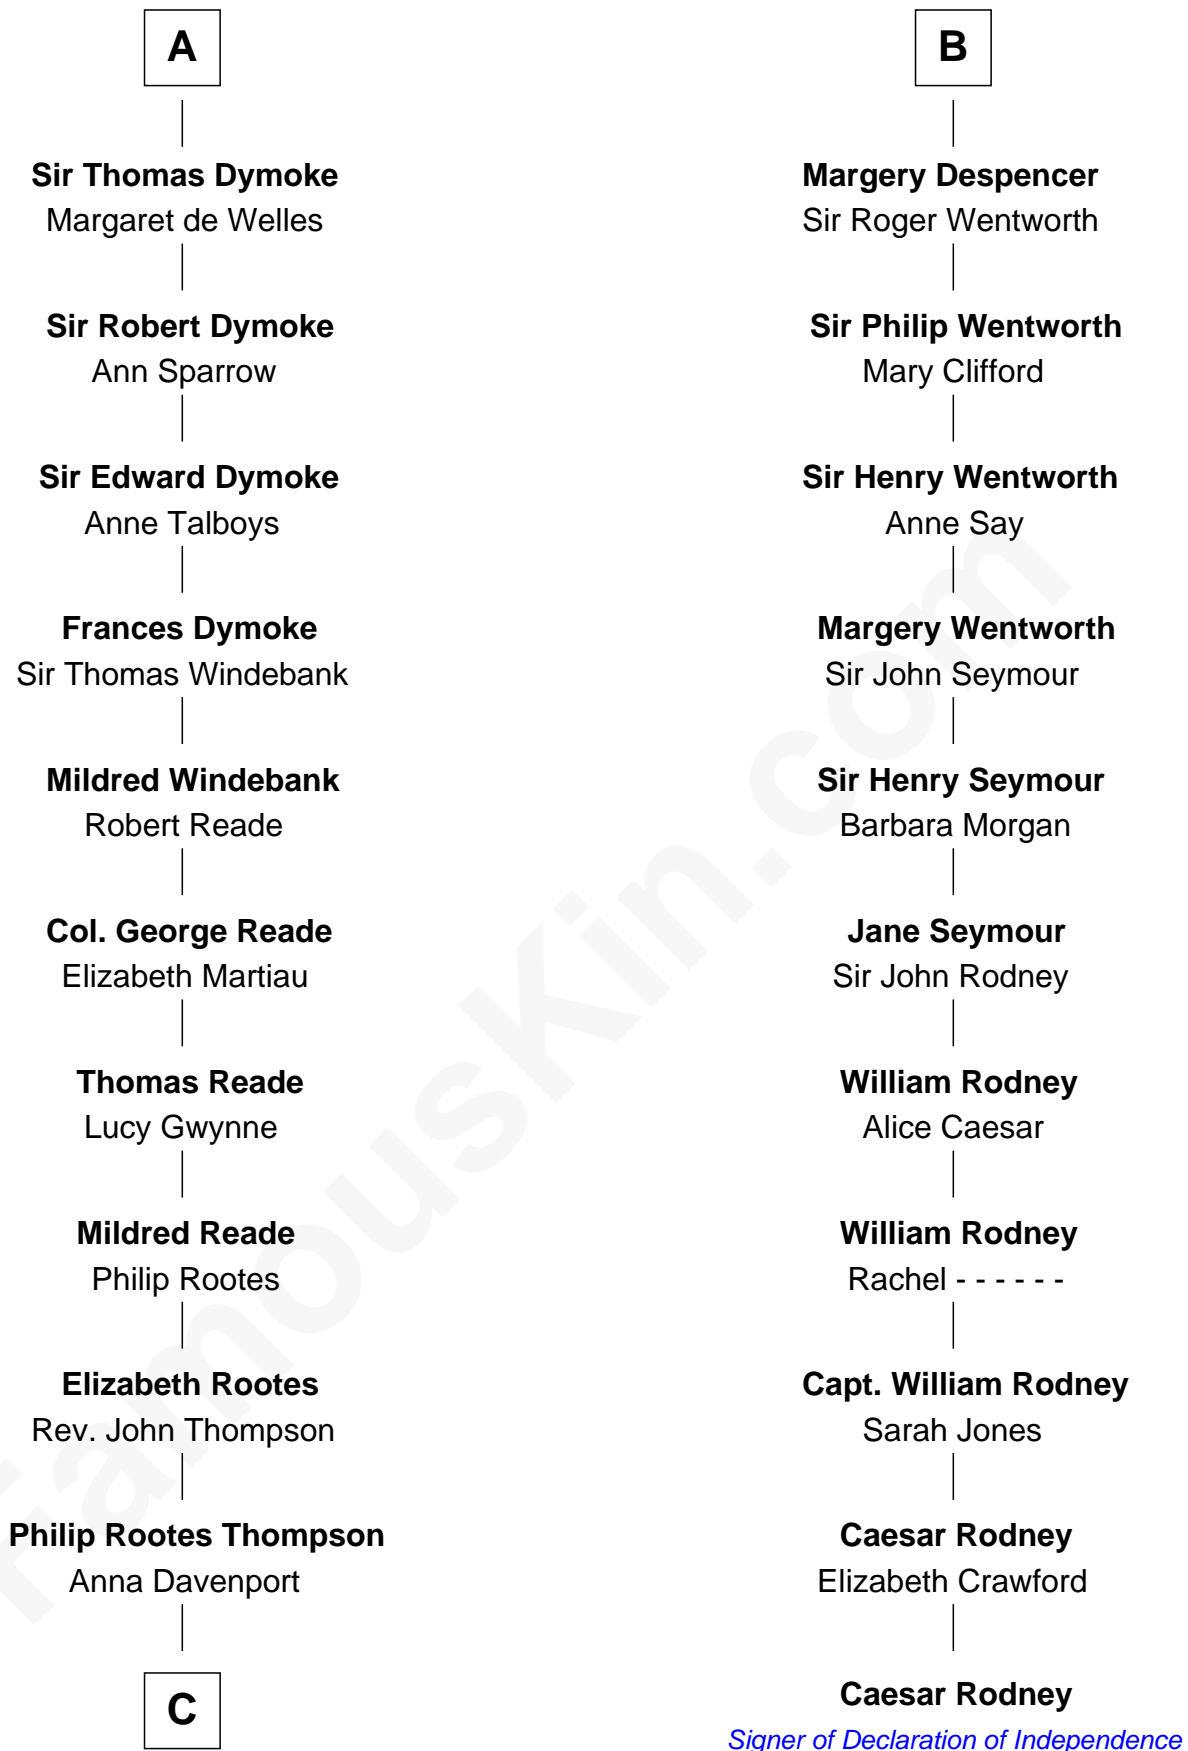

FamousKin.com
Relationship Chart of
General George S. Patton
U.S. Army - World War II

17th cousin 4 times removed of

Caesar Rodney
Signer of the Declaration of Independence

Reginald FitzPiers

C

—
Eleanor Thompson

William Thorton

—
Susanna Thompson Thorton

Andrew Glassell

—
Susan Thornton Glassell

George Smith Patton

—
George Smith Patton

Ruth Wilson

—
General George S. Patton