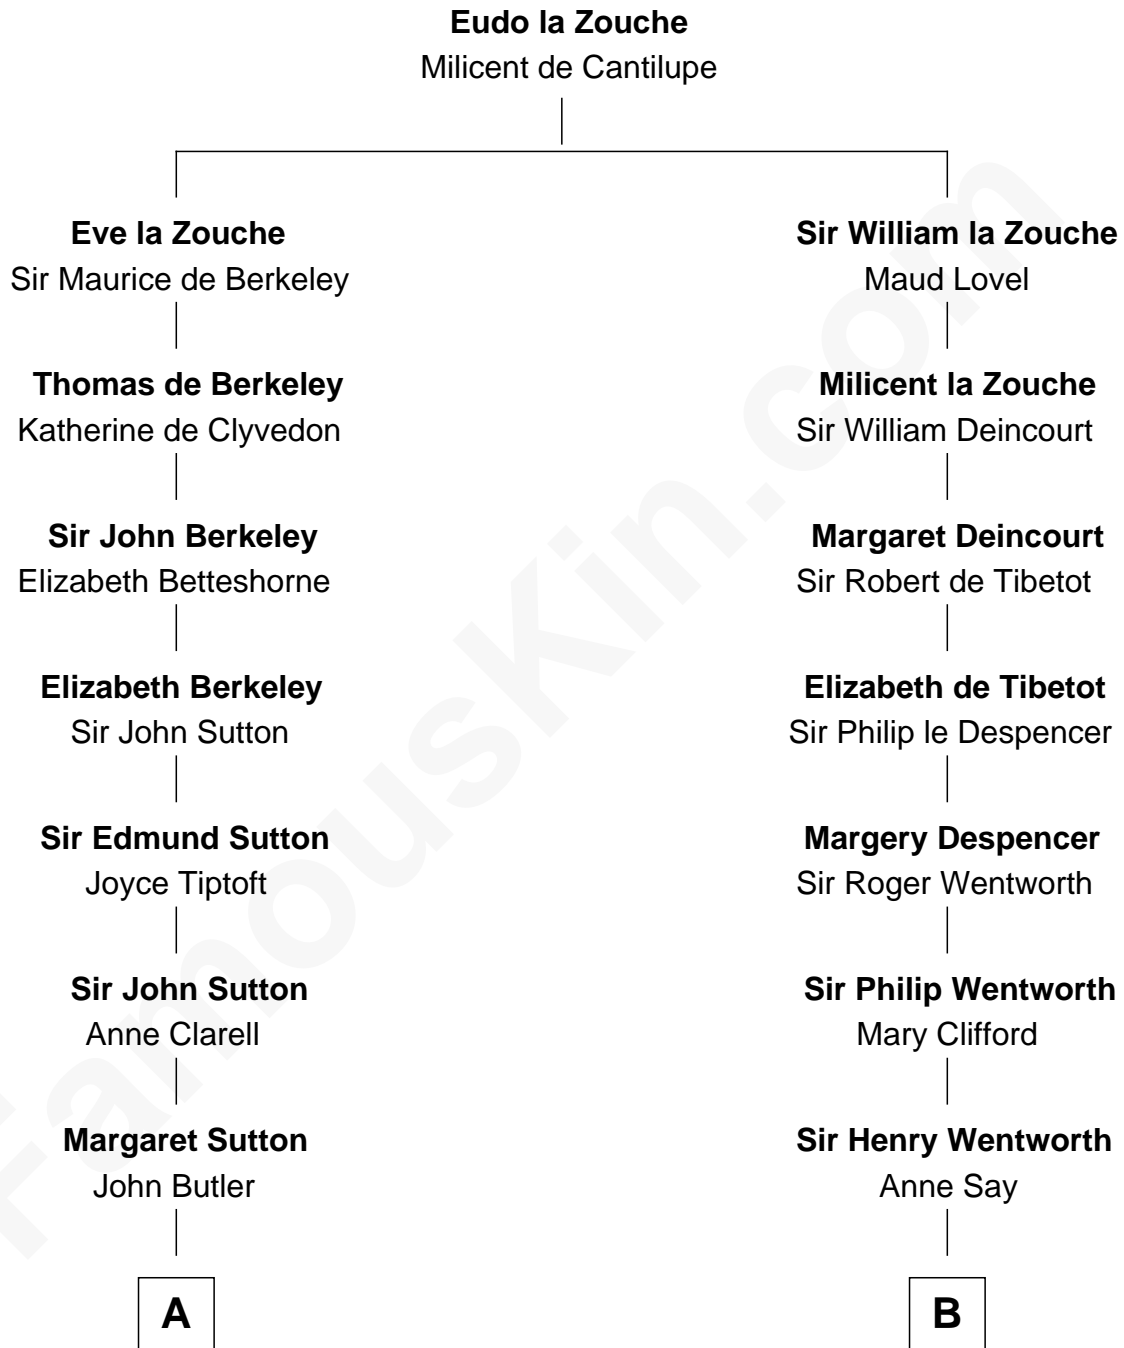

FamousKin.com
Relationship Chart of
General George S. Patton
U.S. Army - World War II

14th cousin 5 times removed of

Caesar Rodney
Signer of the Declaration of Independence

C

—
Susan Thornton Glassell

George Smith Patton

—
George Smith Patton

Ruth Wilson

—
General George S. Patton

U.S. Army - World War II

FamousKin.com