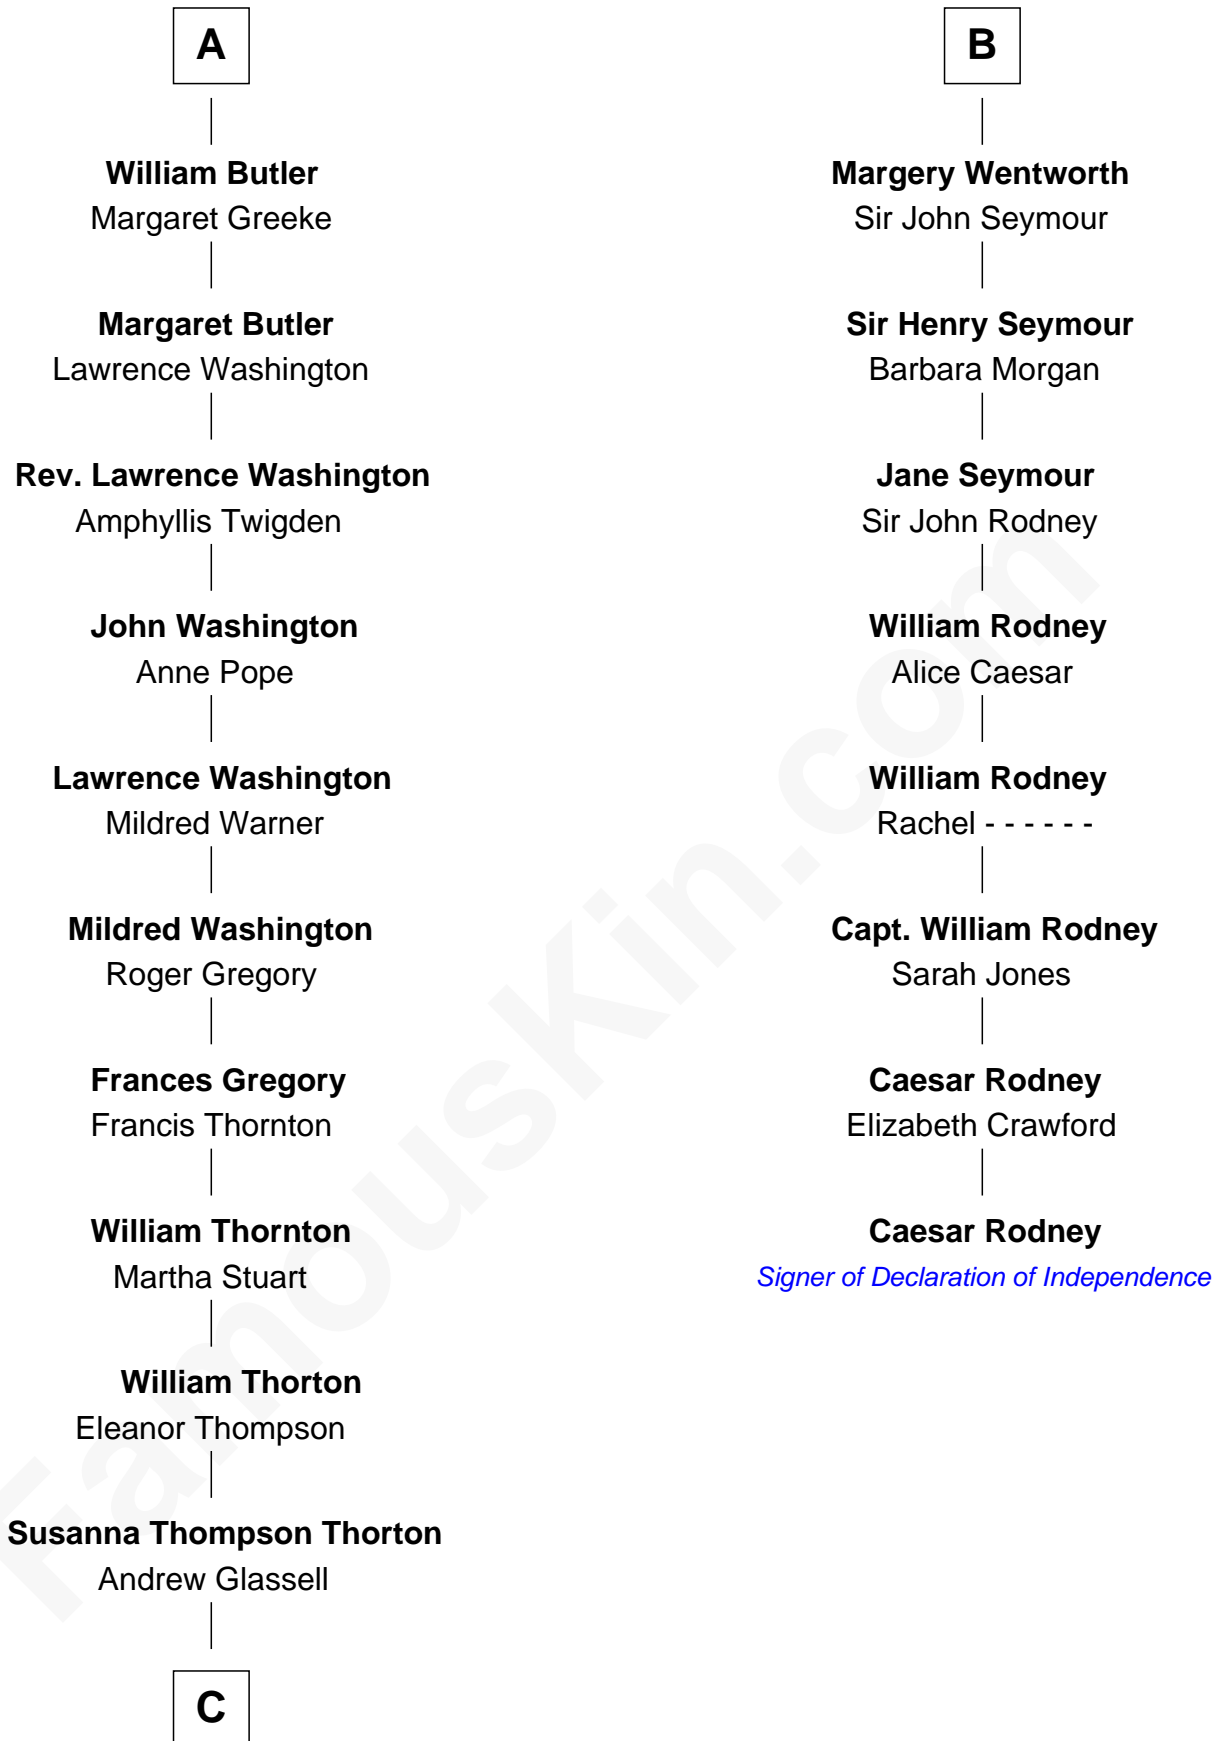

FamousKin.com
Relationship Chart of
General George S. Patton
U.S. Army - World War II

14th cousin 5 times removed of

Caesar Rodney
Signer of the Declaration of Independence

C

—
Susan Thornton Glassell

George Smith Patton

—
George Smith Patton

Ruth Wilson

—
General George S. Patton

U.S. Army - World War II

FamousKin.com