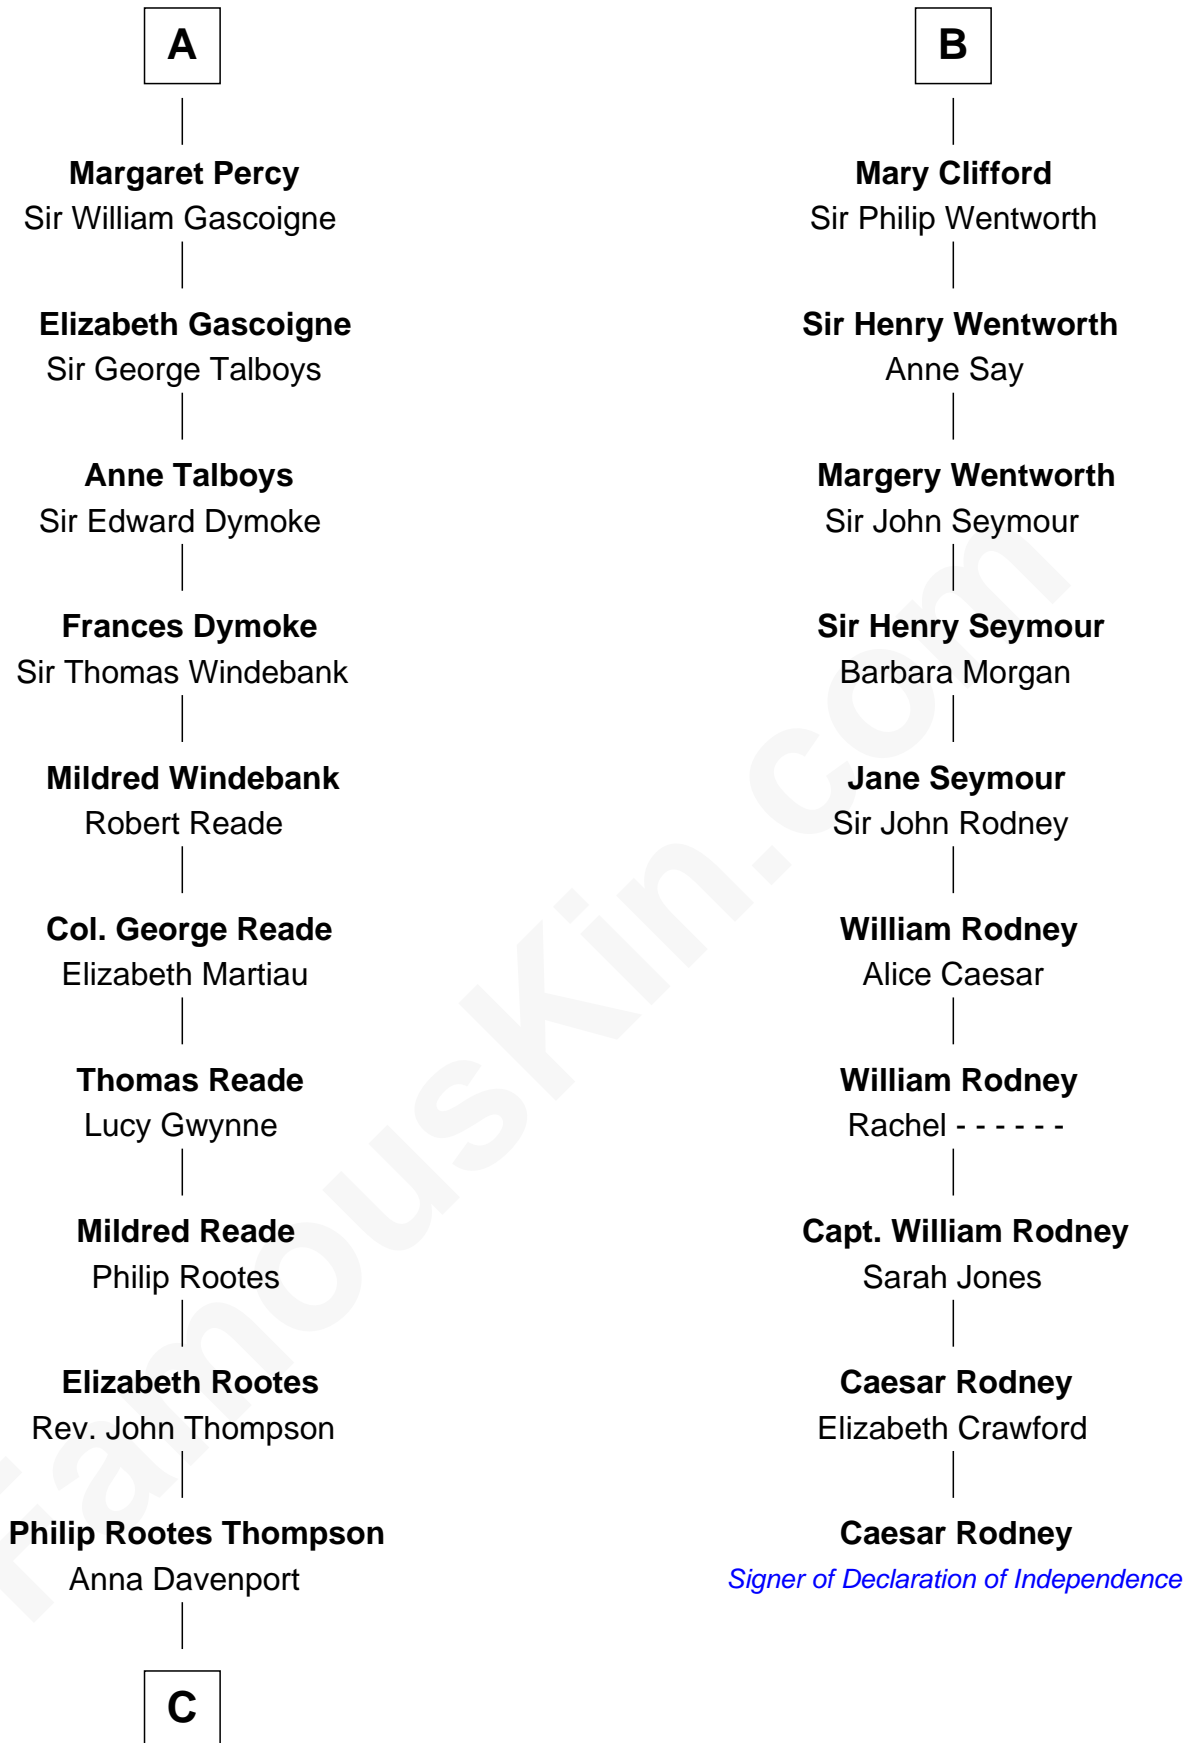

FamousKin.com
Relationship Chart of
General George S. Patton
U.S. Army - World War II

16th cousin 5 times removed of

Caesar Rodney
Signer of the Declaration of Independence

C

—
Eleanor Thompson

William Thorton

—
Susanna Thompson Thorton

Andrew Glassell

—
Susan Thornton Glassell

George Smith Patton

—
George Smith Patton

Ruth Wilson

—
General George S. Patton

U.S. Army - World War II