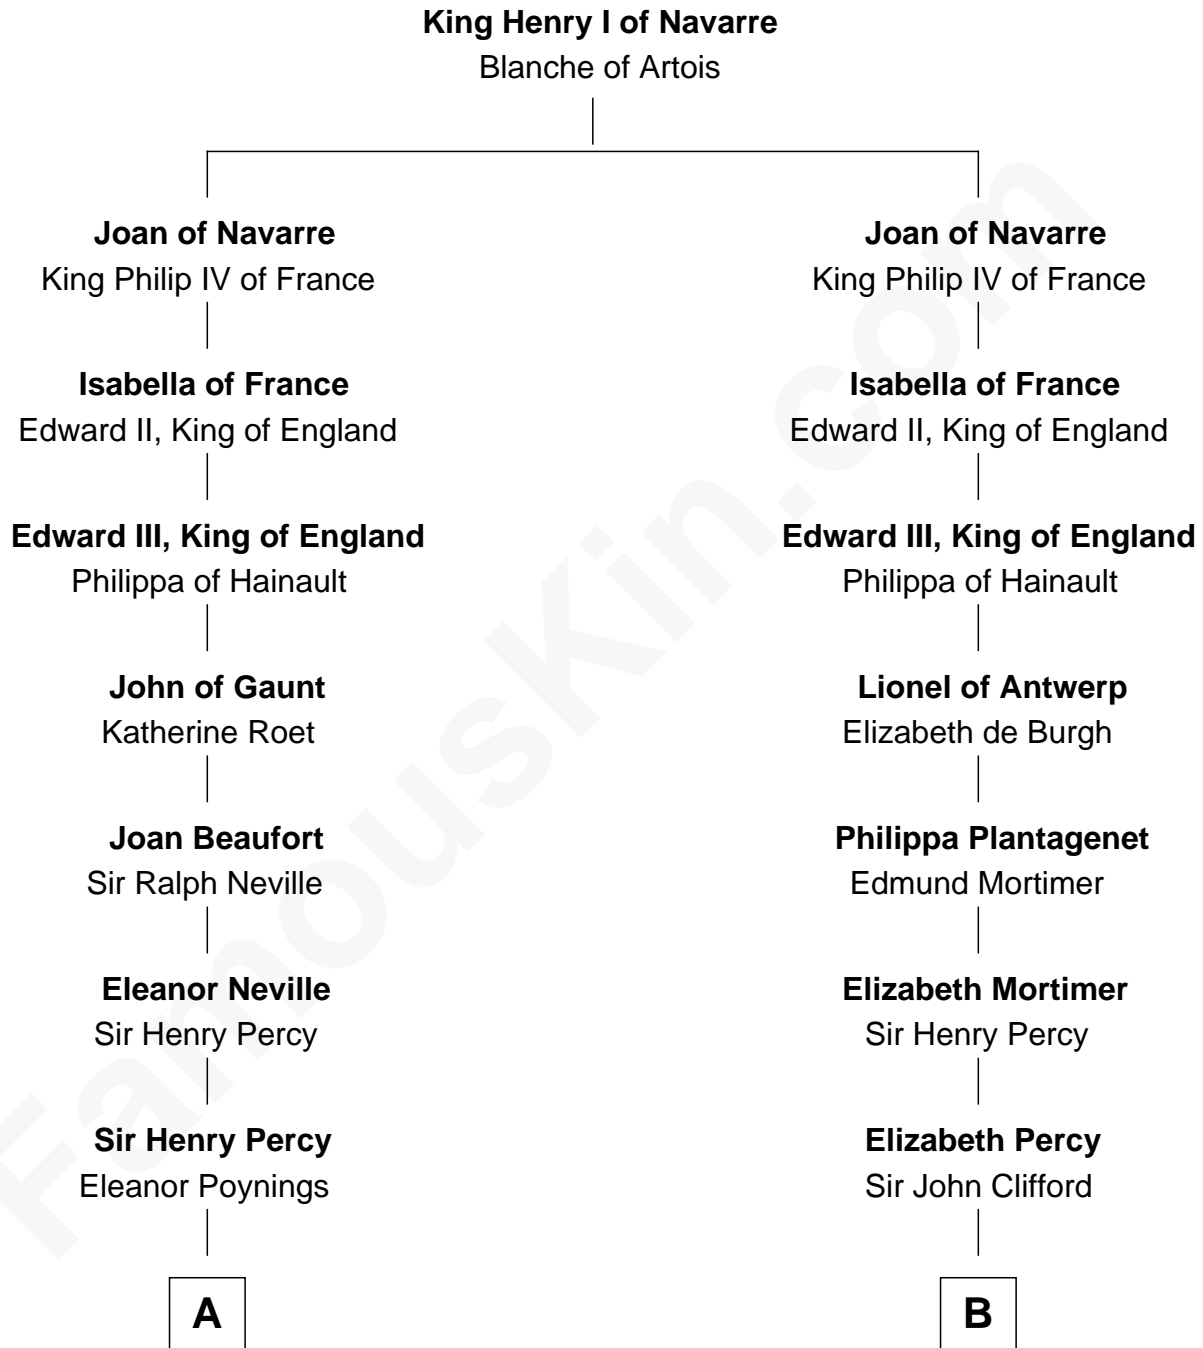

FamousKin.com
Relationship Chart of
General George S. Patton
U.S. Army - World War II

16th cousin 5 times removed of

Caesar Rodney
Signer of the Declaration of Independence

C

—
Eleanor Thompson

William Thorton