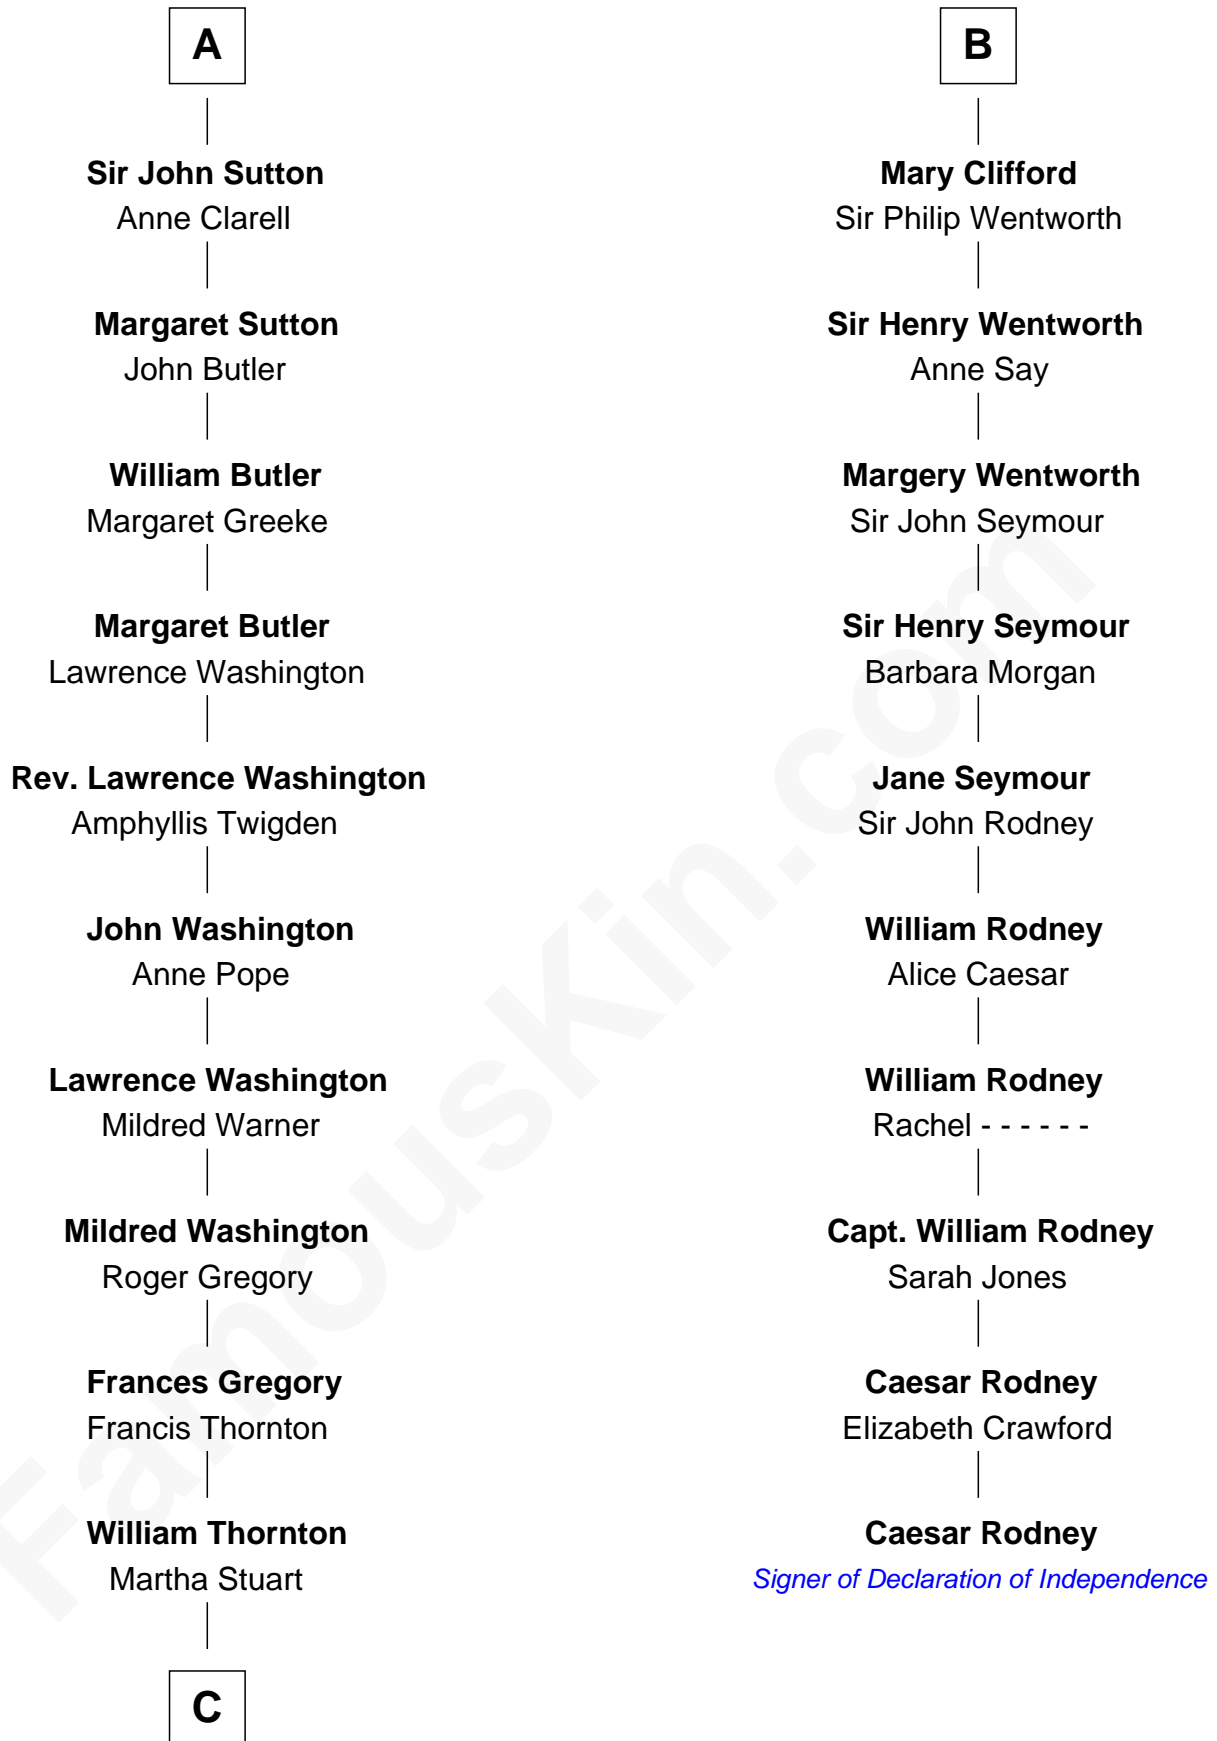

FamousKin.com
Relationship Chart of
General George S. Patton
U.S. Army - World War II

16th cousin 5 times removed of

Caesar Rodney
Signer of the Declaration of Independence

C

William Thorton
Eleanor Thompson

Susanna Thompson Thorton
Andrew Glassell

Susan Thornton Glassell
George Smith Patton

George Smith Patton
Ruth Wilson

General George S. Patton
U.S. Army - World War II

FamousKin.com