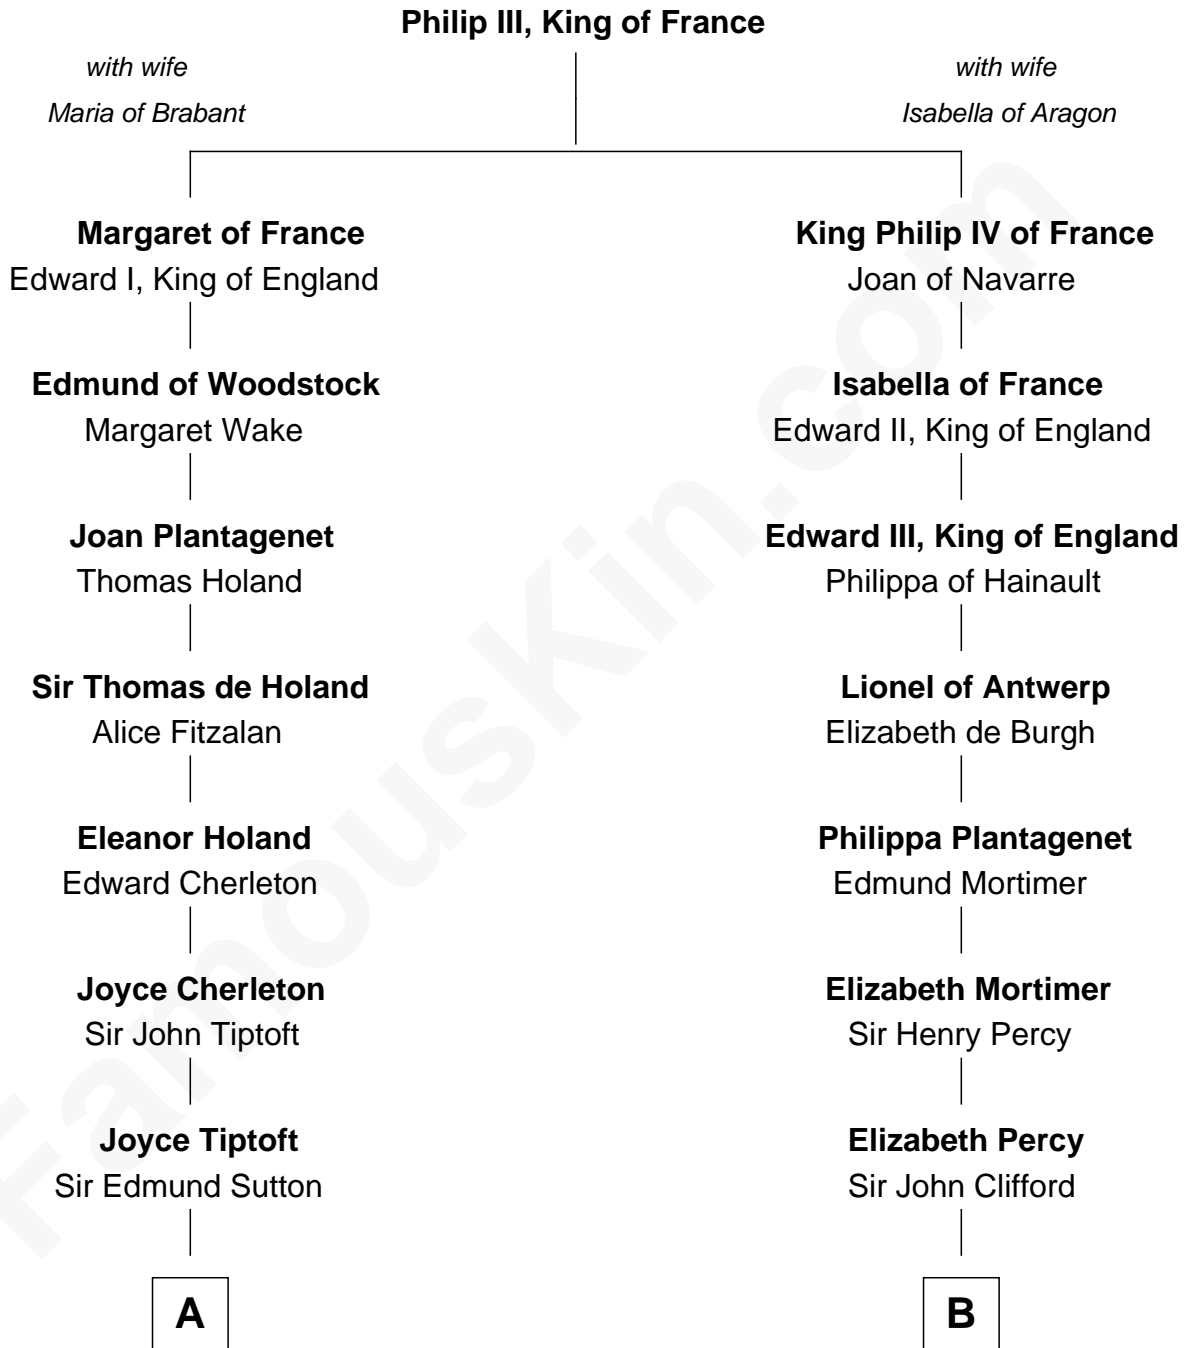

FamousKin.com
Relationship Chart of
General George S. Patton
U.S. Army - World War II

16th cousin 5 times removed of

Caesar Rodney
Signer of the Declaration of Independence

C

William Thorton
Eleanor Thompson