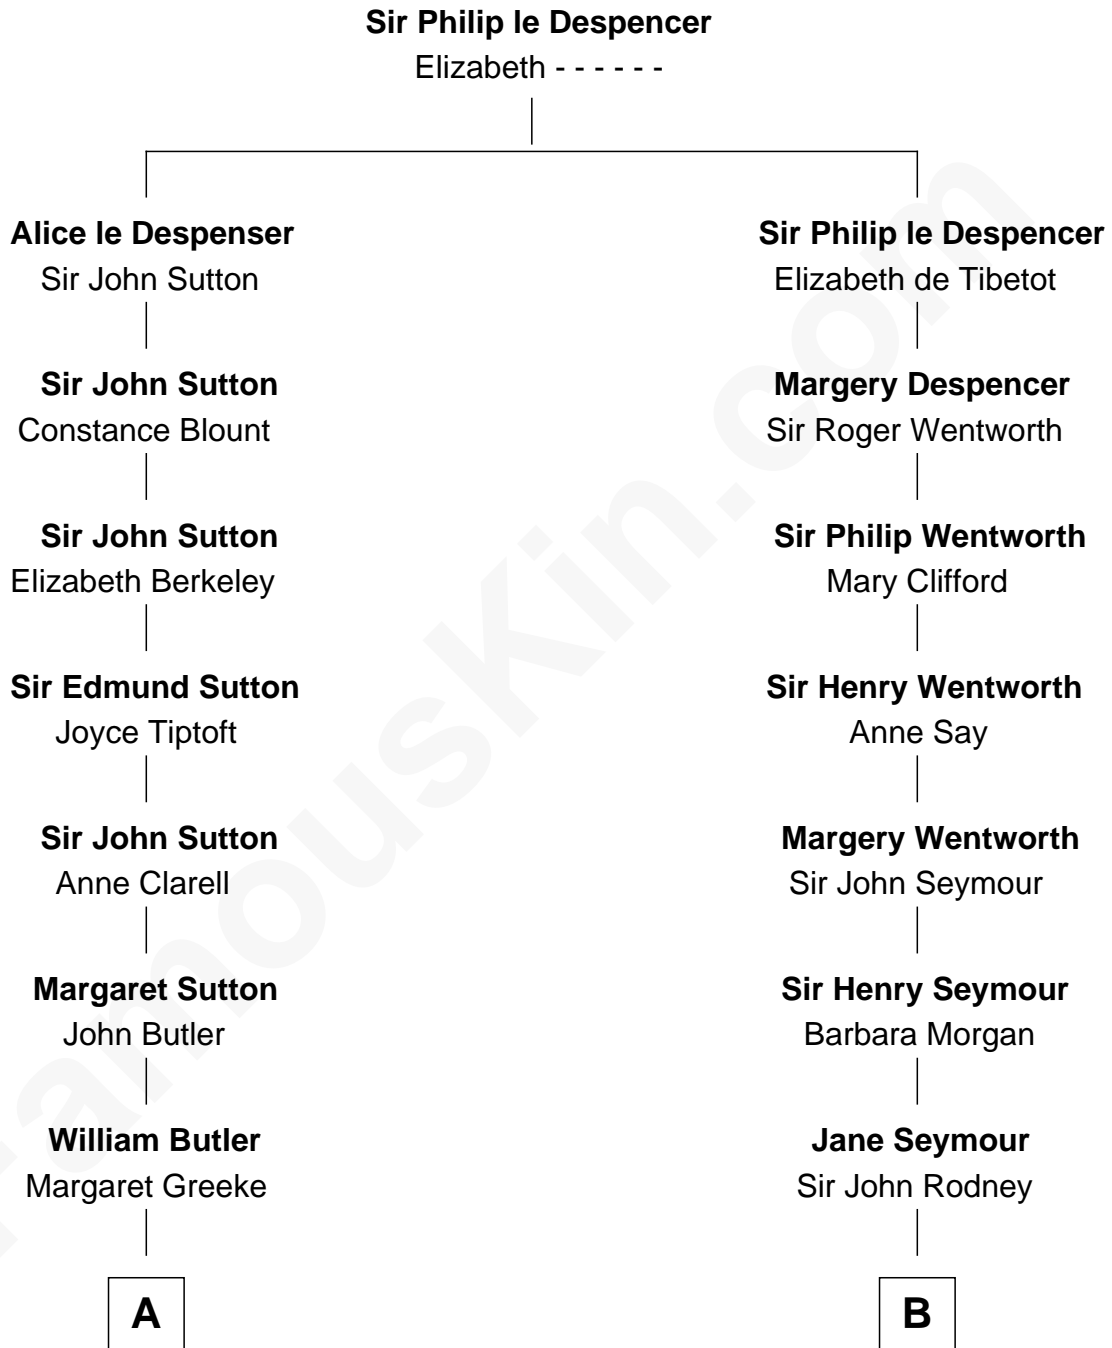

**FamousKin.com**  
**Relationship Chart of**  
**General George S. Patton**  
*U.S. Army - World War II*

11th cousin 7 times removed of

**Caesar Rodney**  
*Signer of the Declaration of Independence*

**C**

George Smith Patton

Ruth Wilson

General George S. Patton

*U.S. Army - World War II*

FamousKin.com