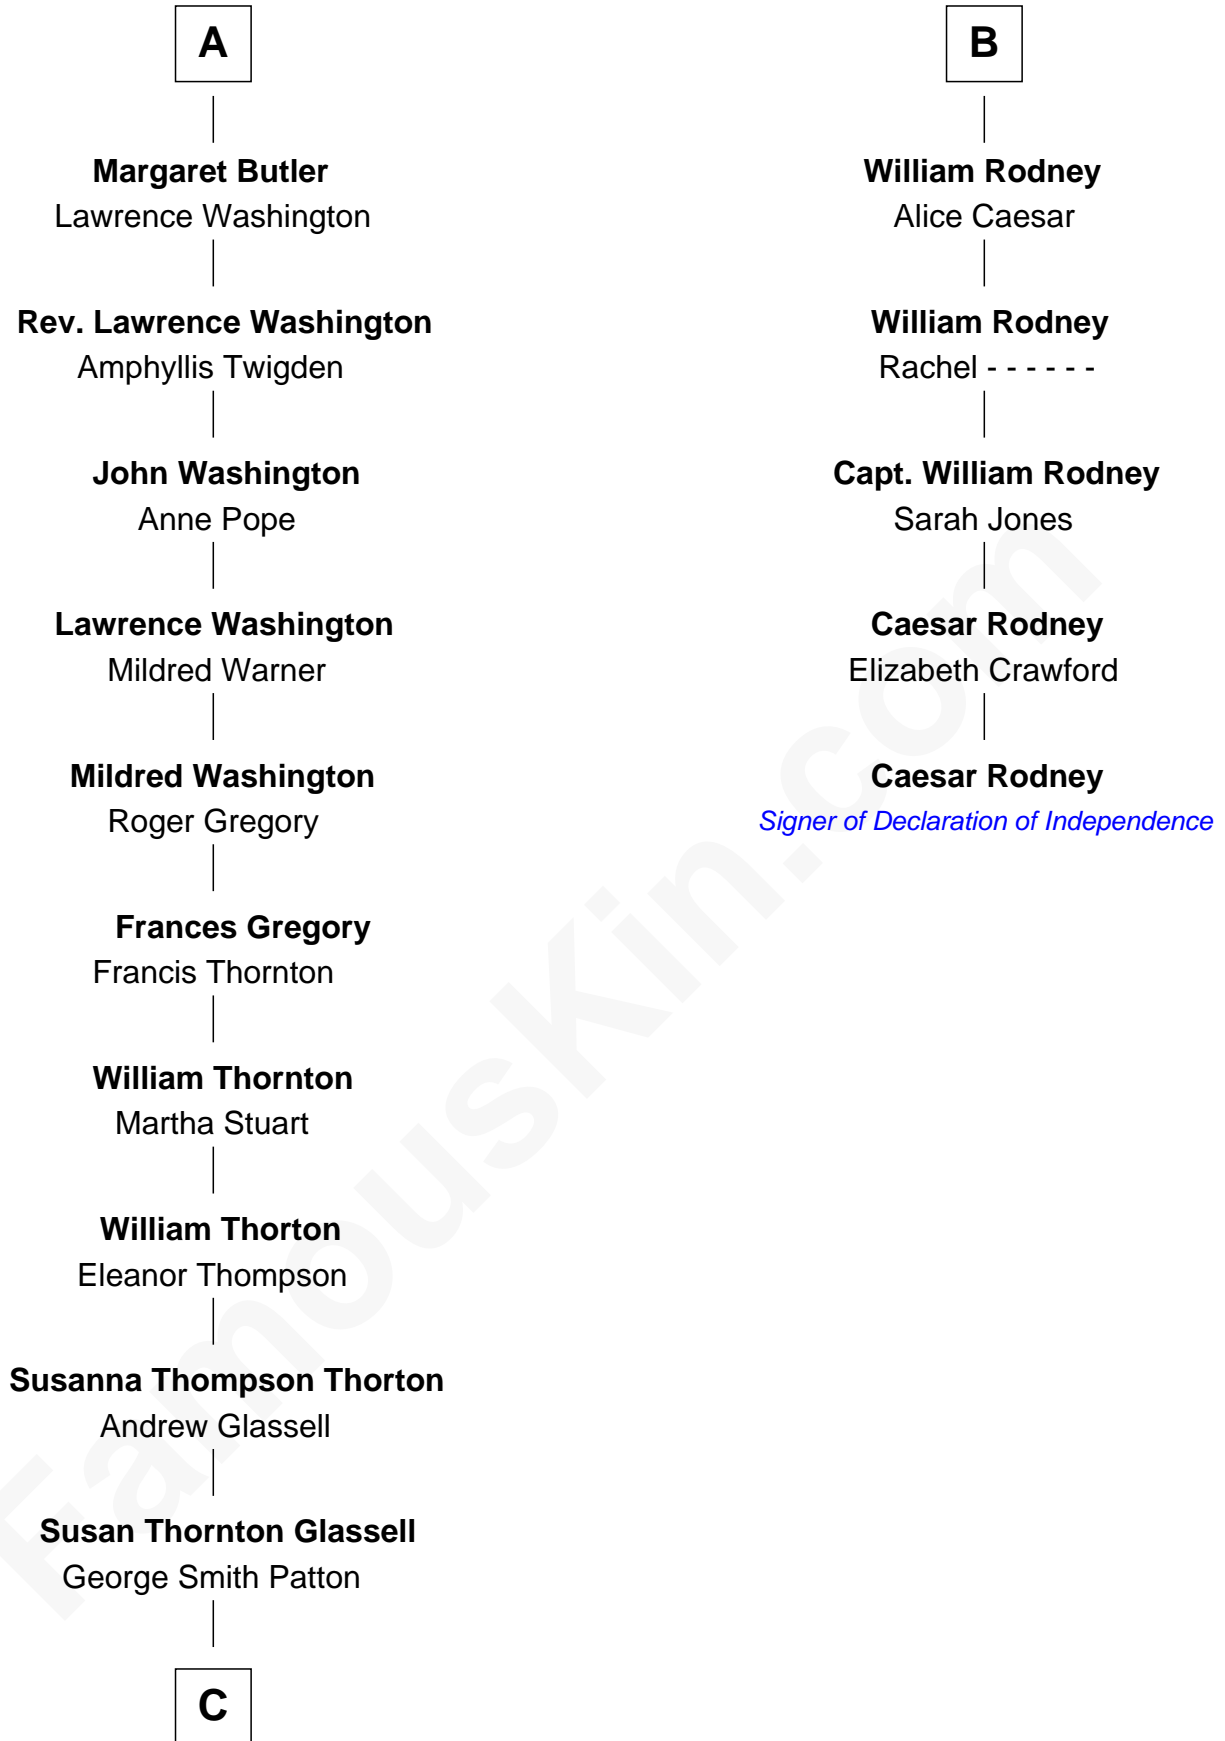

**FamousKin.com**  
**Relationship Chart of**  
**General George S. Patton**  
*U.S. Army - World War II*

11th cousin 7 times removed of

**Caesar Rodney**  
*Signer of the Declaration of Independence*

**C**

George Smith Patton

Ruth Wilson

General George S. Patton

*U.S. Army - World War II*

FamousKin.com