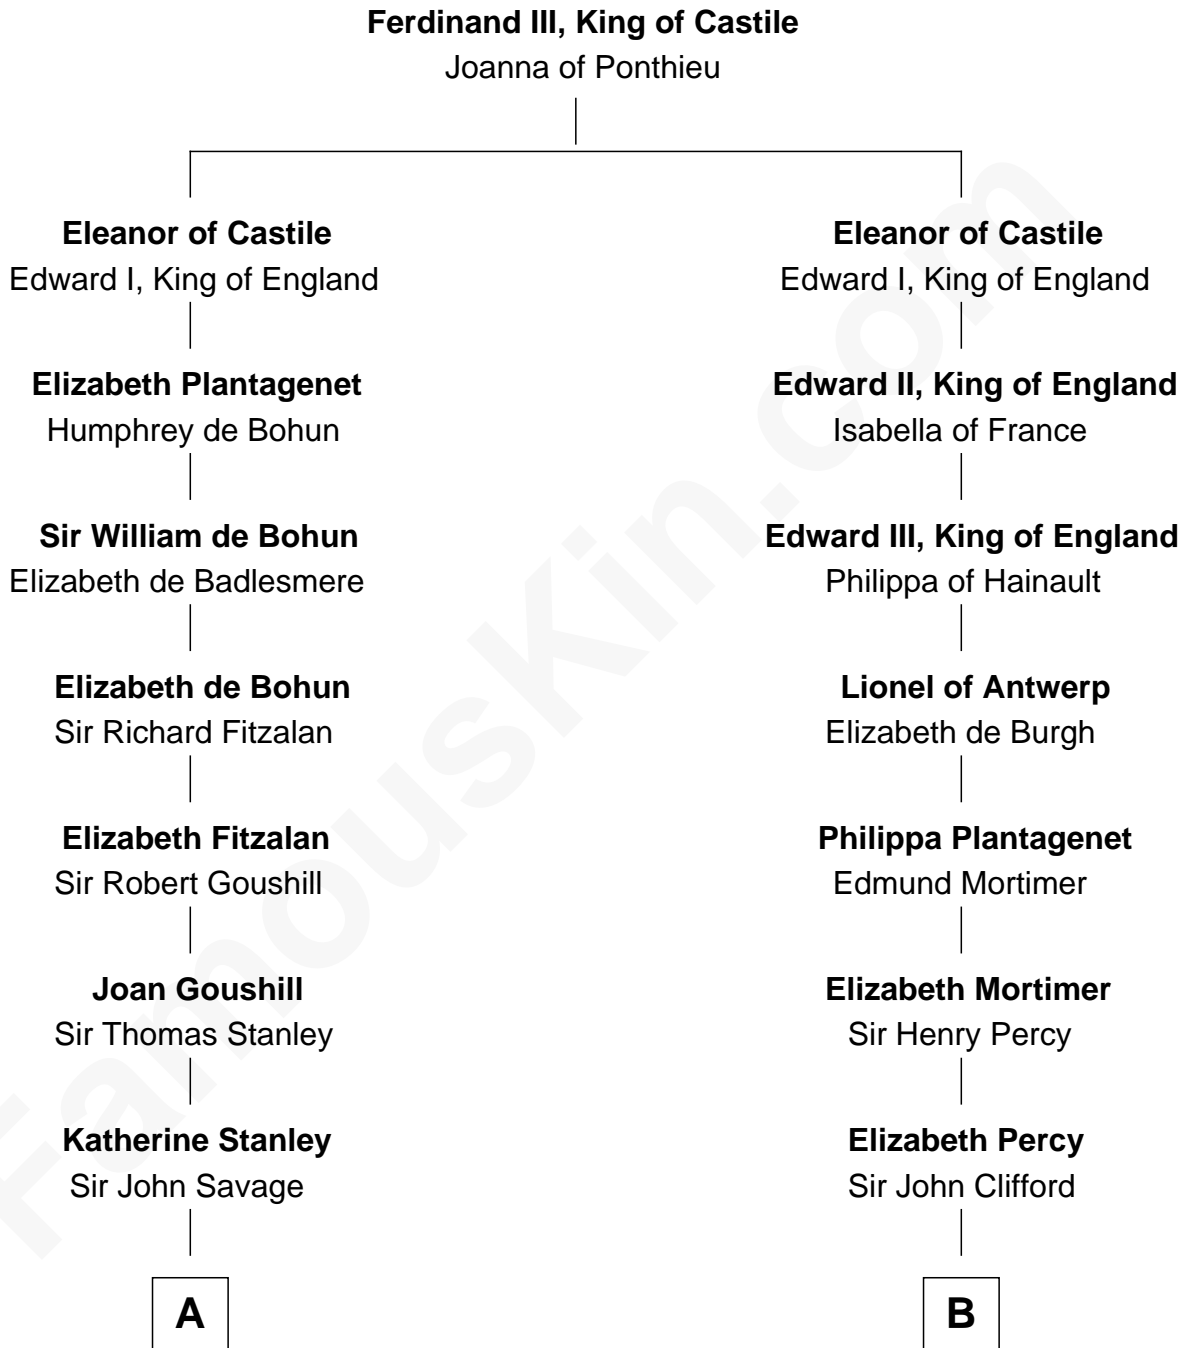

**FamousKin.com**  
**Relationship Chart of**  
**General George S. Patton**  
*U.S. Army - World War II*

16th cousin 5 times removed of

**Caesar Rodney**  
*Signer of the Declaration of Independence*

**C**

|  
**William Thorton**  
Eleanor Thompson

|  
**Susanna Thompson Thorton**  
Andrew Glassell

|  
**Susan Thornton Glassell**  
George Smith Patton

|  
**George Smith Patton**  
Ruth Wilson

|  
**General George S. Patton**  
*U.S. Army - World War II*