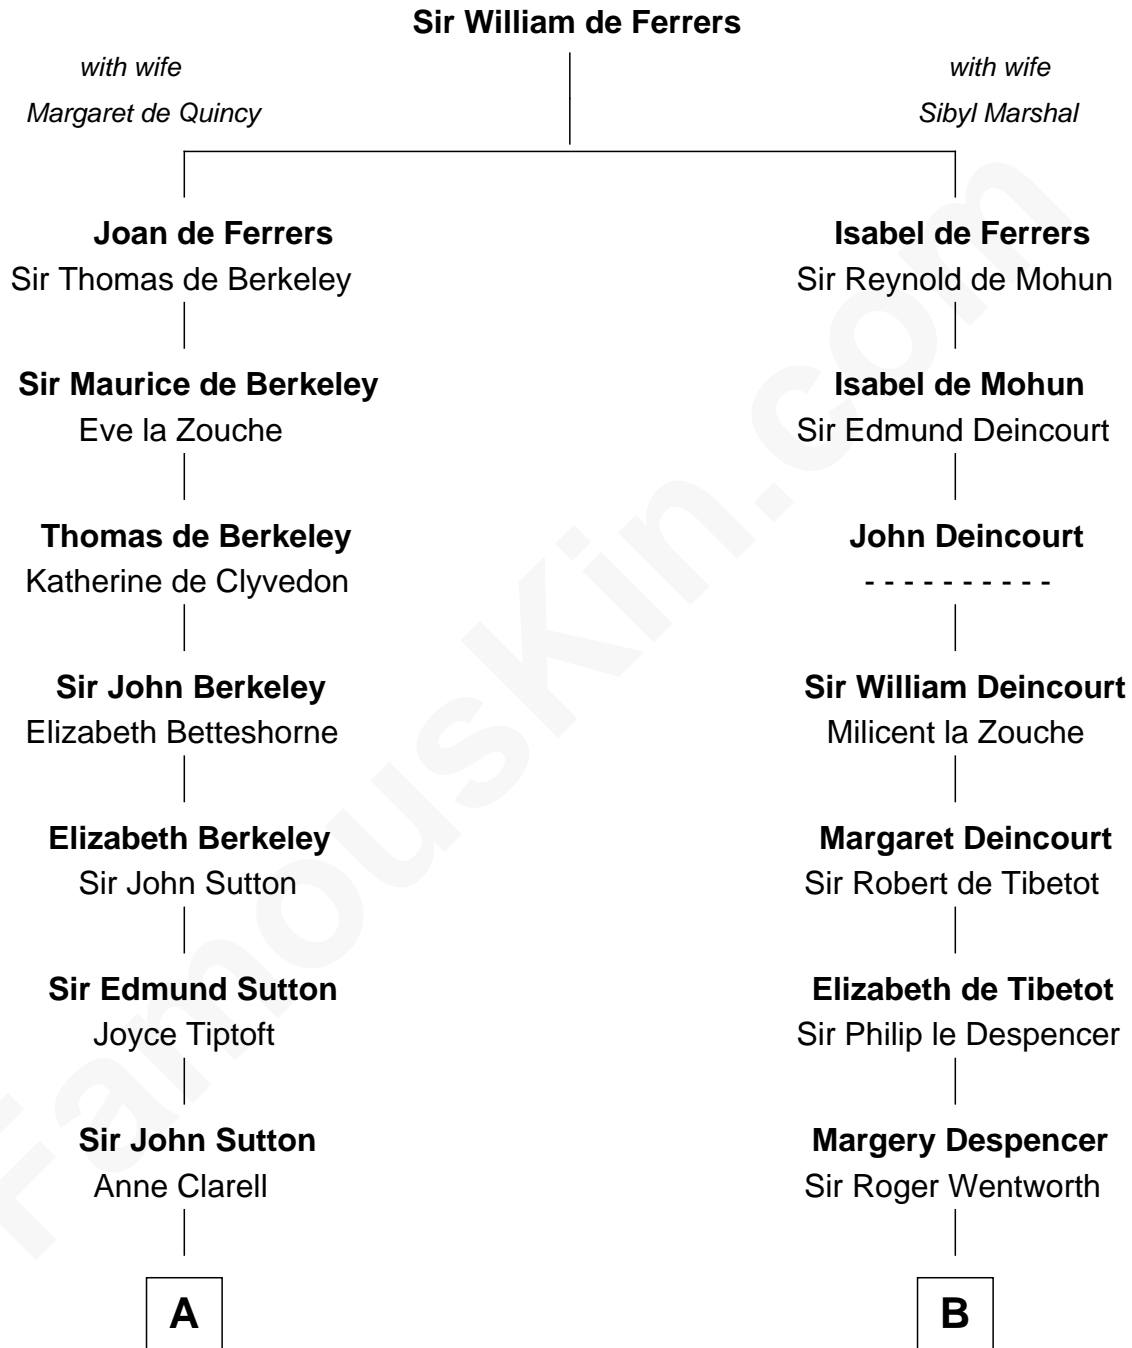

FamousKin.com
Relationship Chart of
General George S. Patton
U.S. Army - World War II

16th cousin 4 times removed of

Caesar Rodney
Signer of the Declaration of Independence

C

—
Susanna Thompson Thorton

Andrew Glassell

—
Susan Thornton Glassell

George Smith Patton

—
George Smith Patton

Ruth Wilson

—
General George S. Patton

U.S. Army - World War II

FamousKin.com