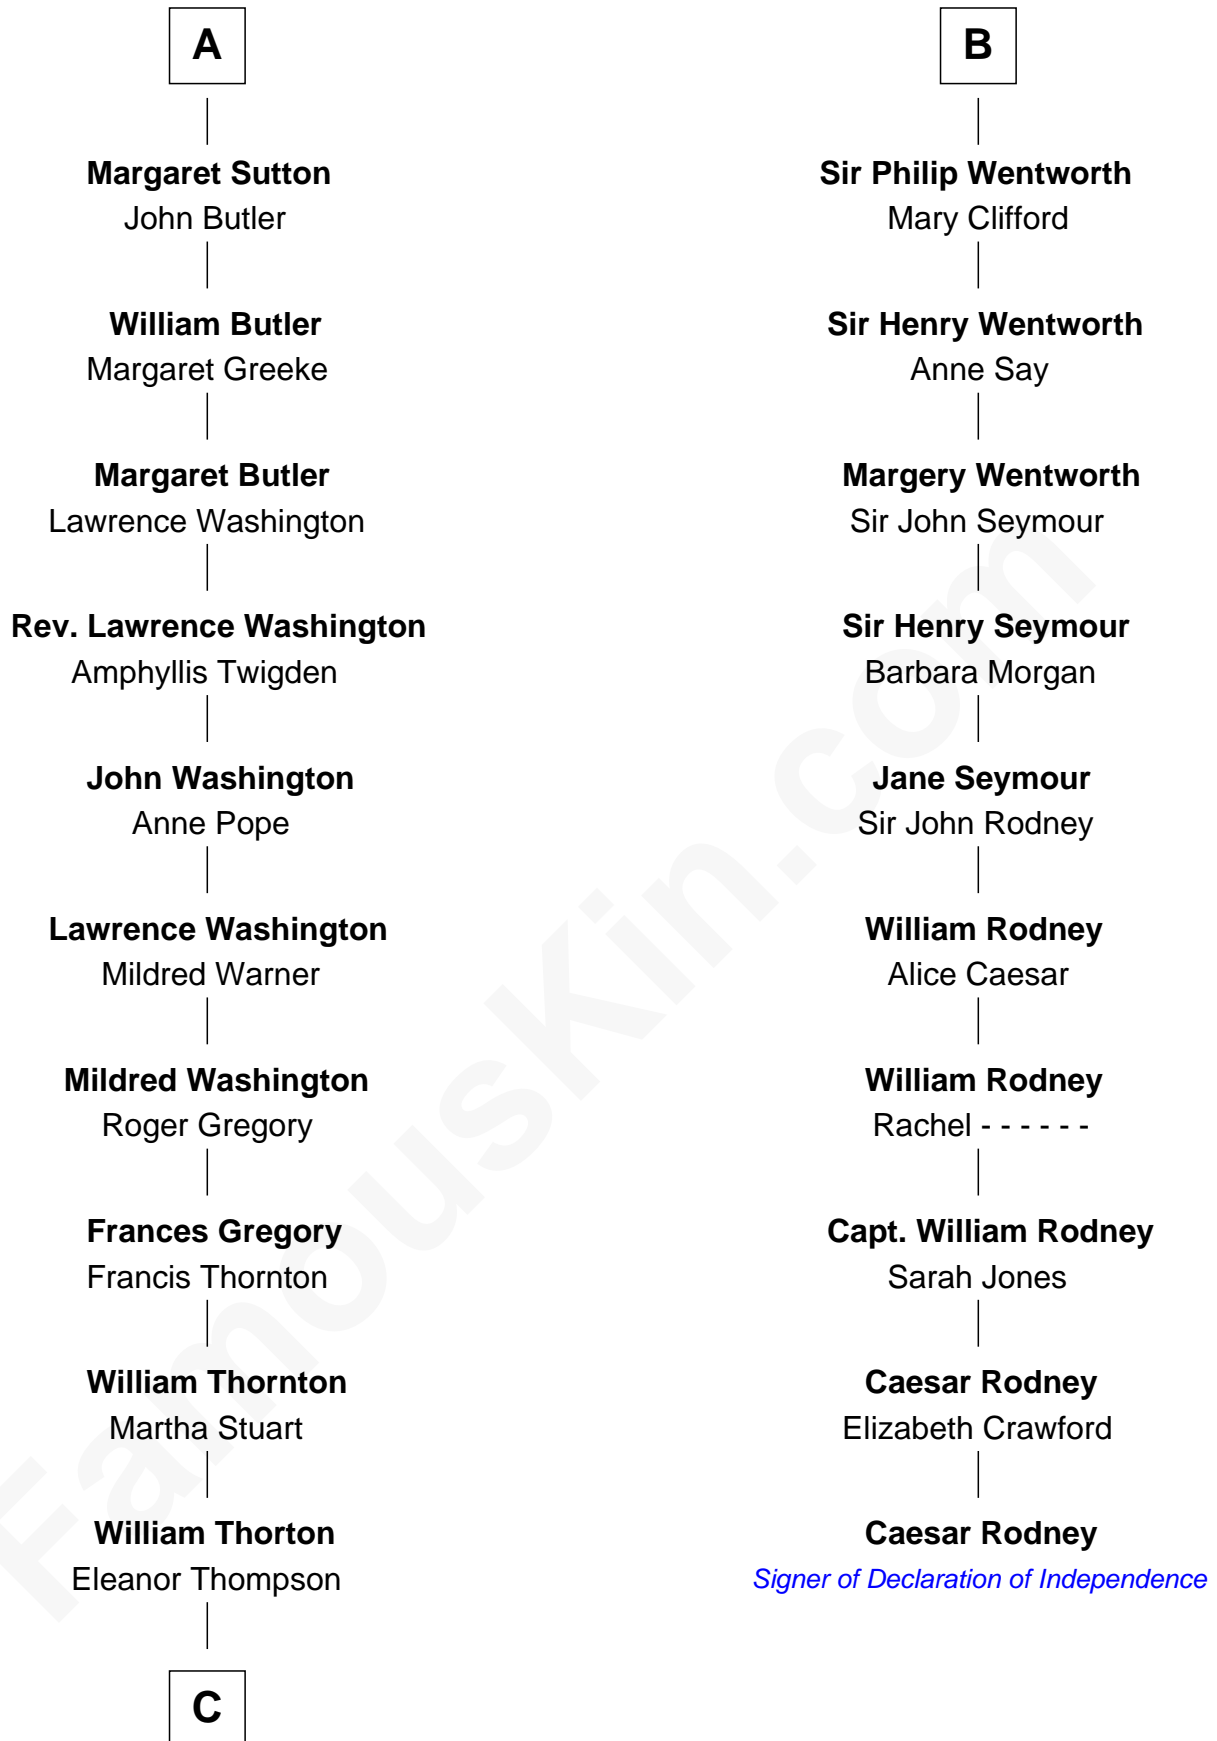

FamousKin.com
Relationship Chart of
General George S. Patton
U.S. Army - World War II

16th cousin 4 times removed of

Caesar Rodney
Signer of the Declaration of Independence

C

—
Susanna Thompson Thorton

Andrew Glassell

—
Susan Thornton Glassell

George Smith Patton

—
George Smith Patton

Ruth Wilson

—
General George S. Patton

U.S. Army - World War II

FamousKin.com