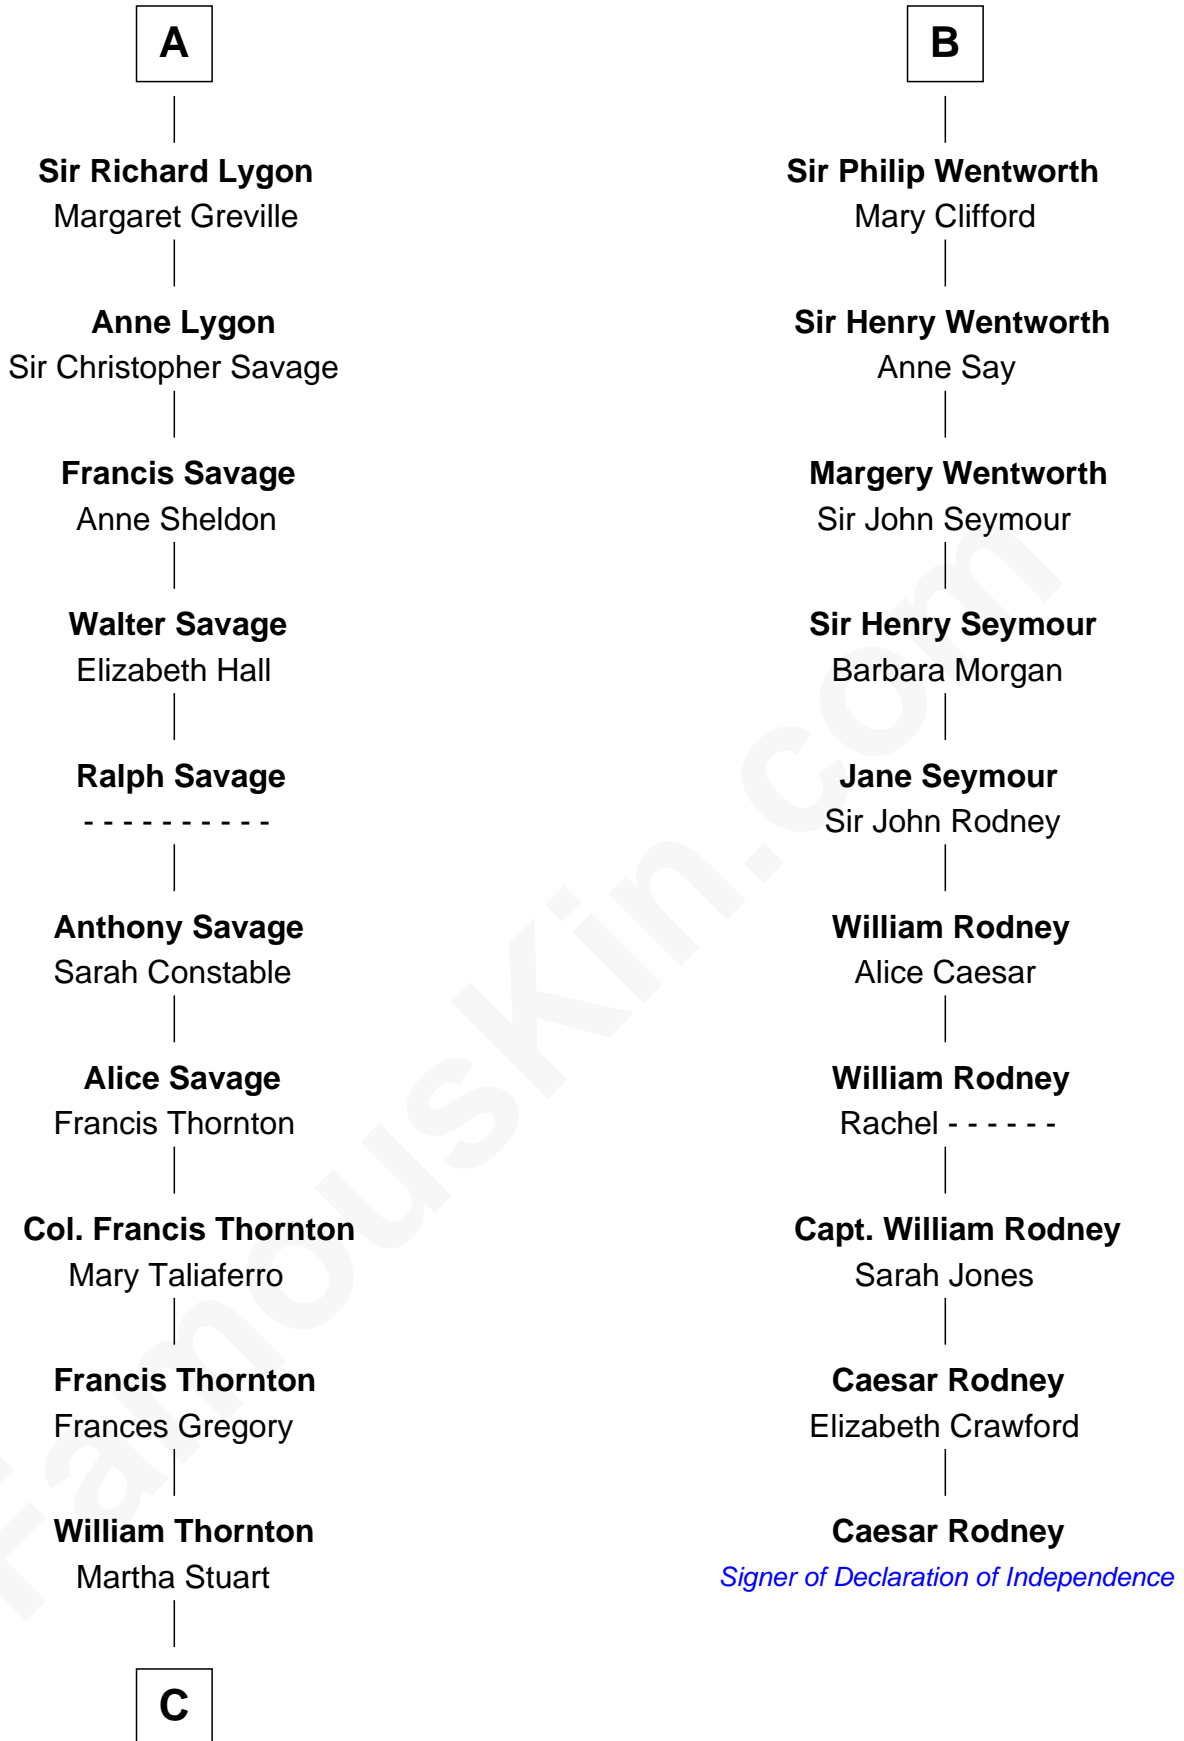

FamousKin.com
Relationship Chart of
General George S. Patton
U.S. Army - World War II

16th cousin 5 times removed of

Caesar Rodney
Signer of the Declaration of Independence

C

William Thorton
Eleanor Thompson

Susanna Thompson Thorton
Andrew Glassell

Susan Thornton Glassell
George Smith Patton

George Smith Patton
Ruth Wilson

General George S. Patton
U.S. Army - World War II

FamousKin.com