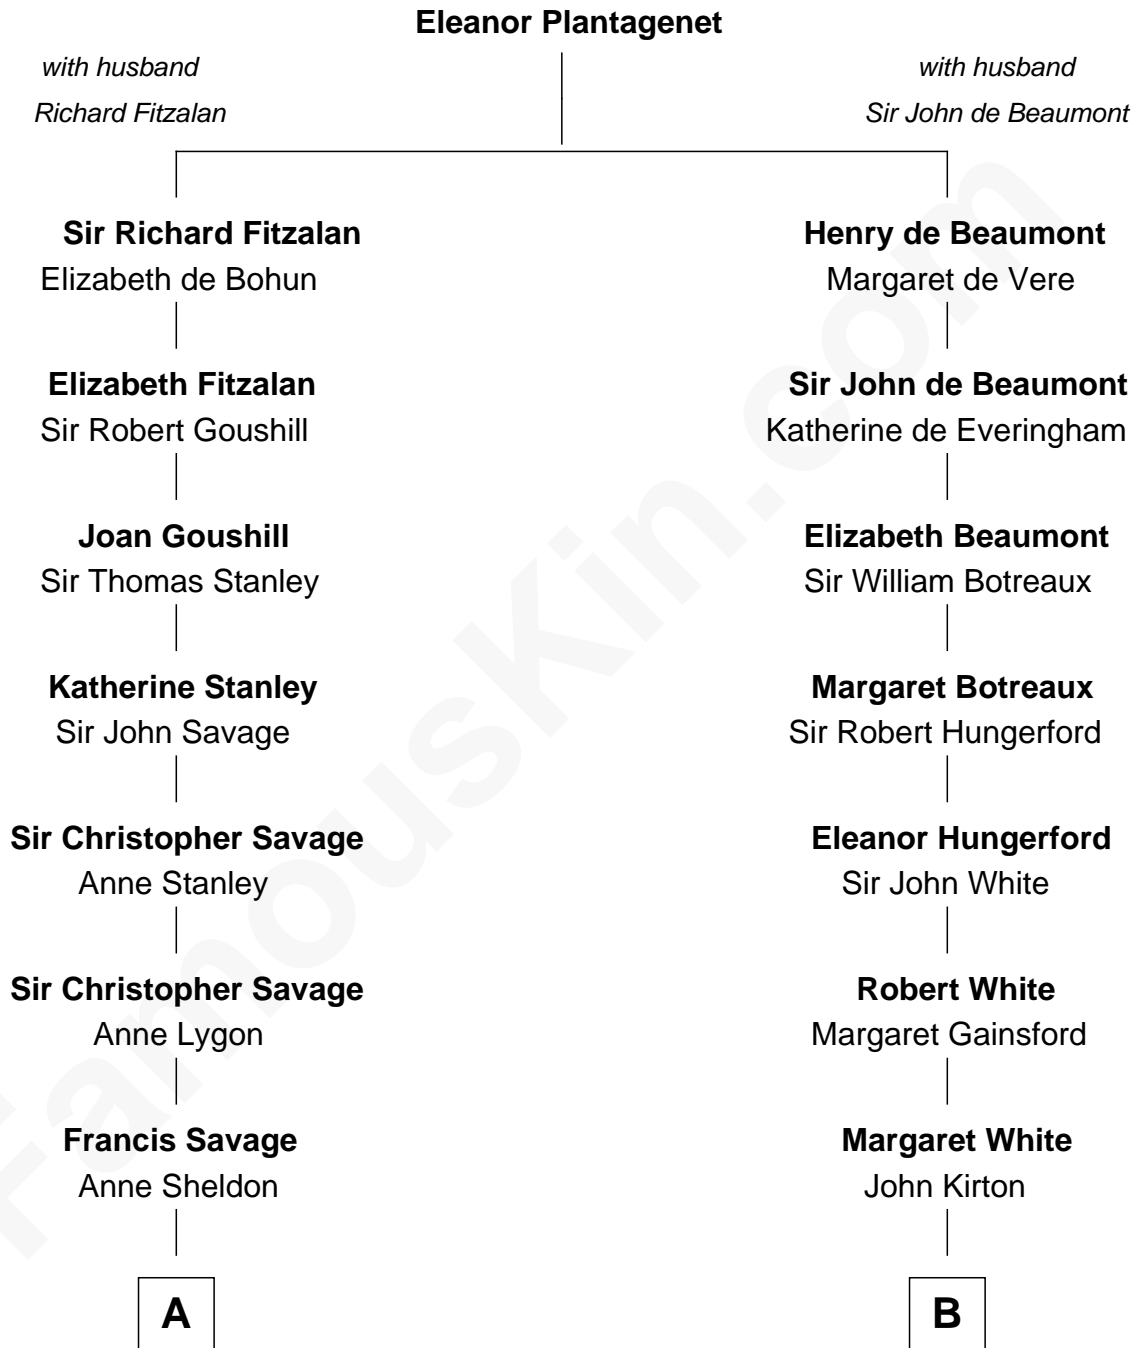

**FamousKin.com**  
**Relationship Chart of**  
**General George S. Patton**  
*U.S. Army - World War II*

17th cousin 1 time removed of  
**Sir Charles Tupper**  
*6th Prime Minister of Canada*

**C**

George Smith Patton

Ruth Wilson

General George S. Patton

*U.S. Army - World War II*

FamousKin.com