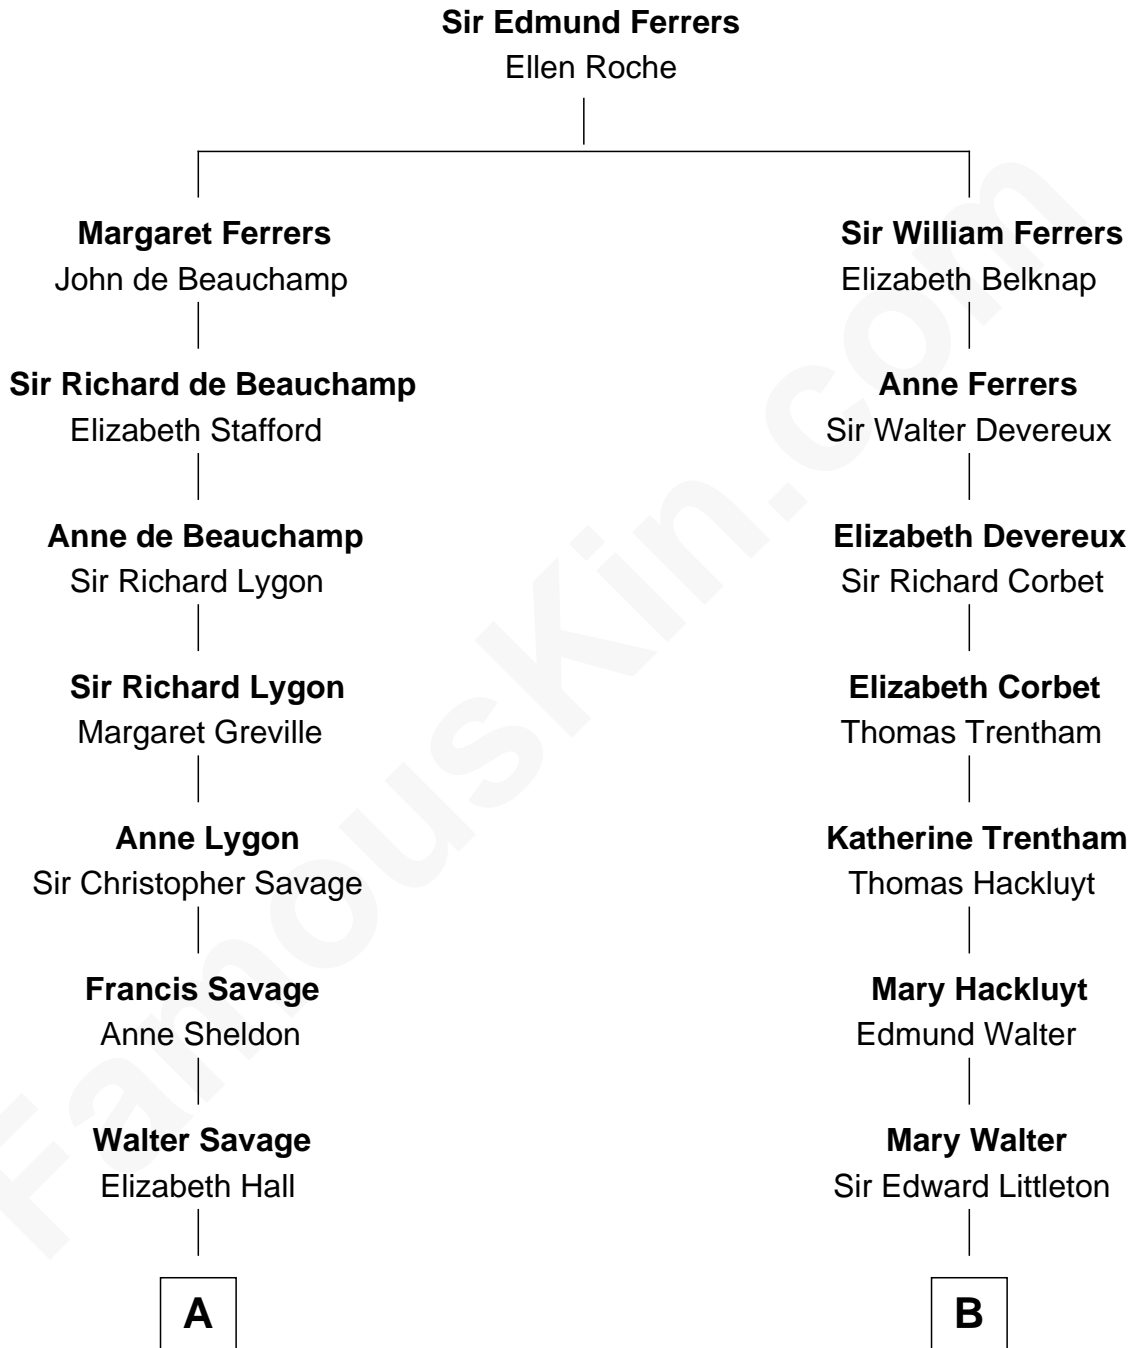

FamousKin.com
Relationship Chart of
General George S. Patton
U.S. Army - World War II

17th cousin 1 time removed of
Christopher Reeve
Movie Actor

C

Franklin D'Olier Reeve

Barbara Pitney Lamb

Christopher Reeve

Movie Actor

FamousKin.com