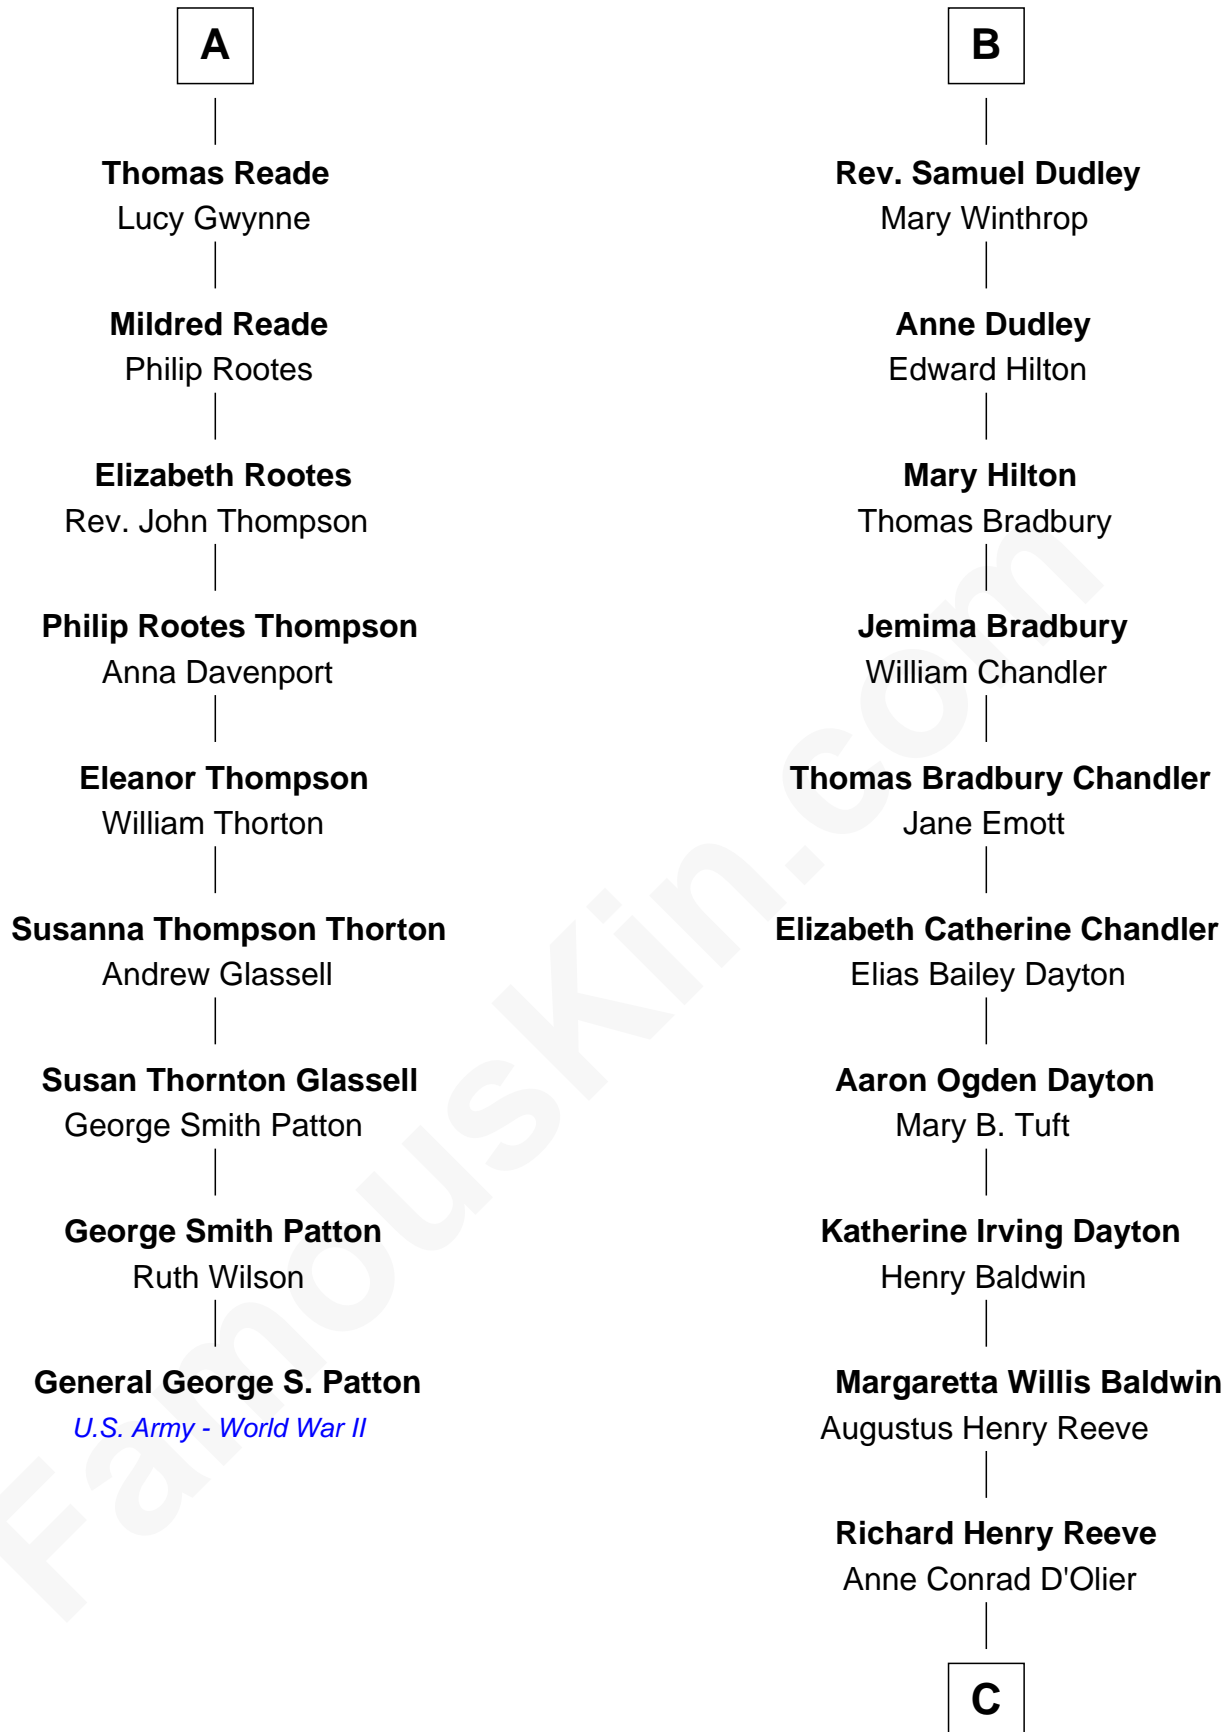

FamousKin.com
Relationship Chart of
General George S. Patton
U.S. Army - World War II

15th cousin 3 times removed of
Christopher Reeve
Movie Actor

C

Franklin D'Olier Reeve

Barbara Pitney Lamb

Christopher Reeve