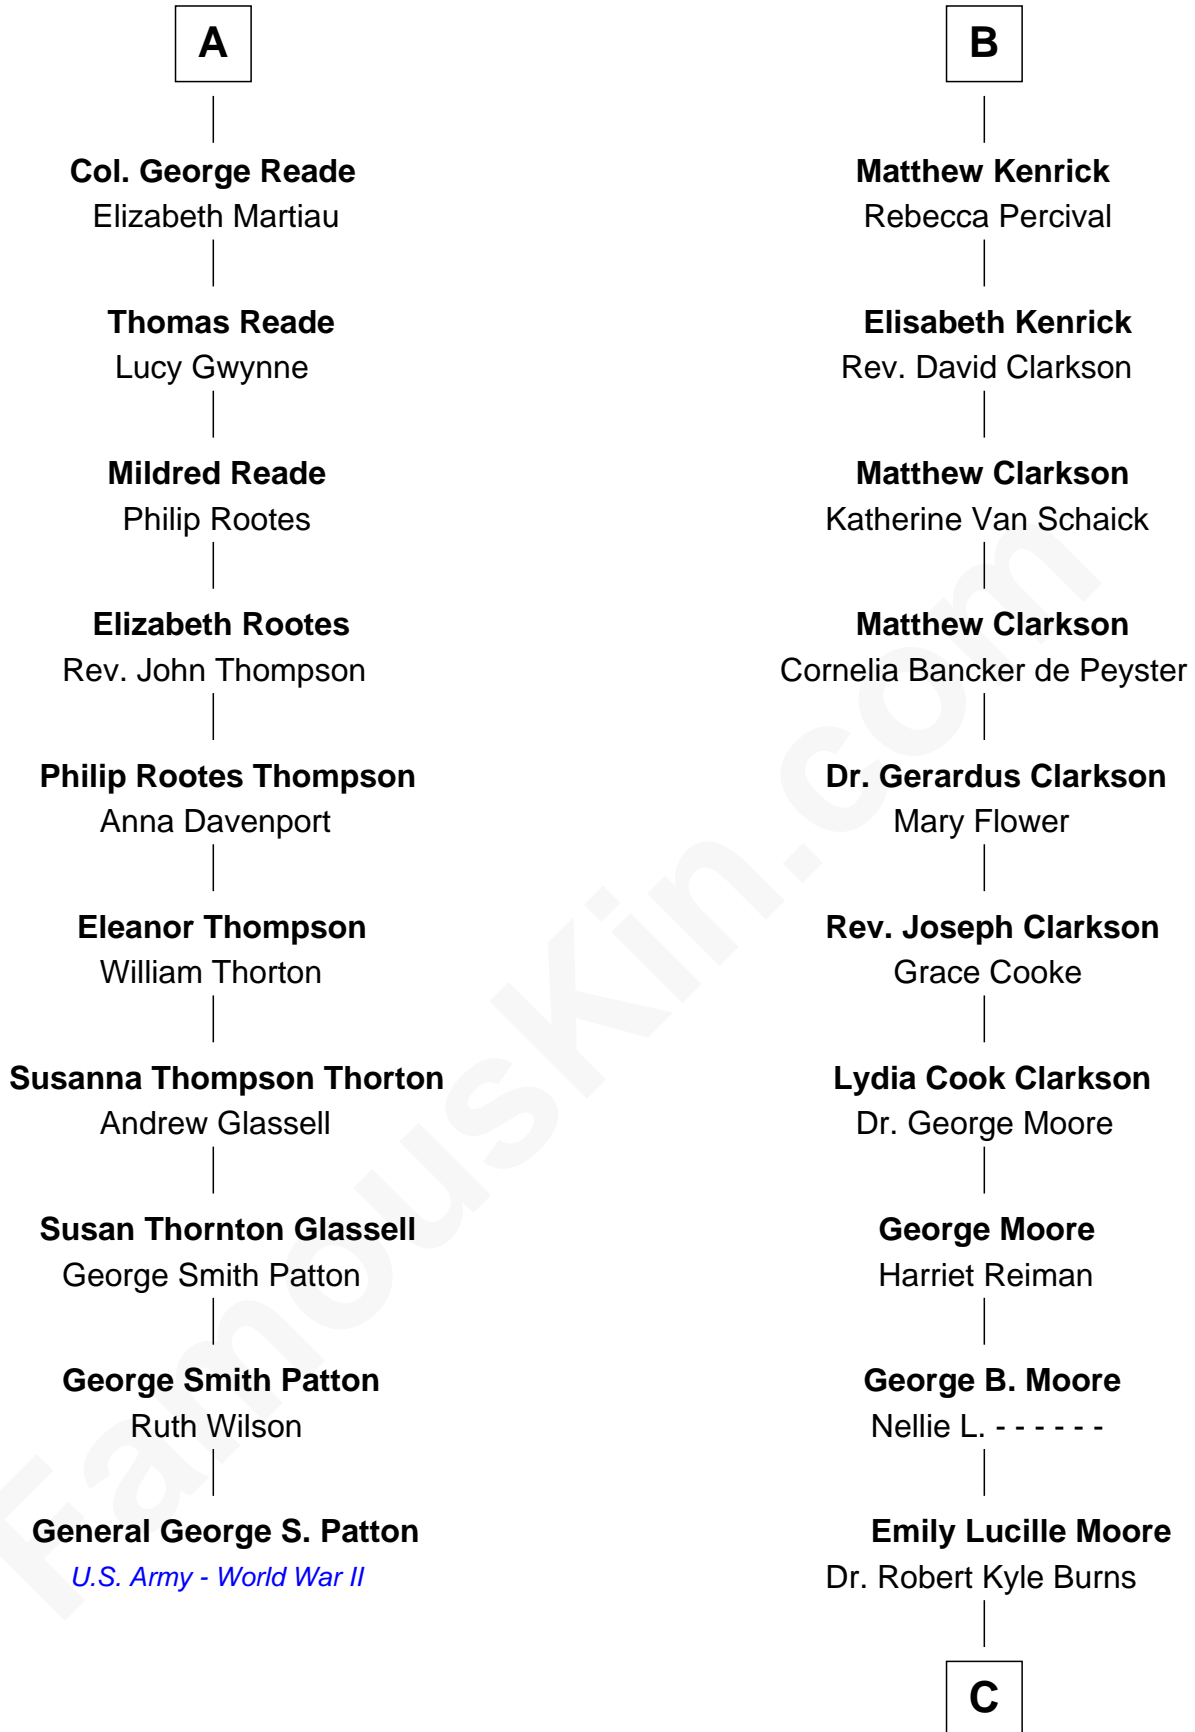

FamousKin.com
Relationship Chart of
General George S. Patton
U.S. Army - World War II

16th cousin 2 times removed of

Ken Burns
Documentary Filmmaker

C

Robert Kyle Burns

Lyla Smith Tupper

Ken Burns

Documentary Filmmaker

FamousKin.com