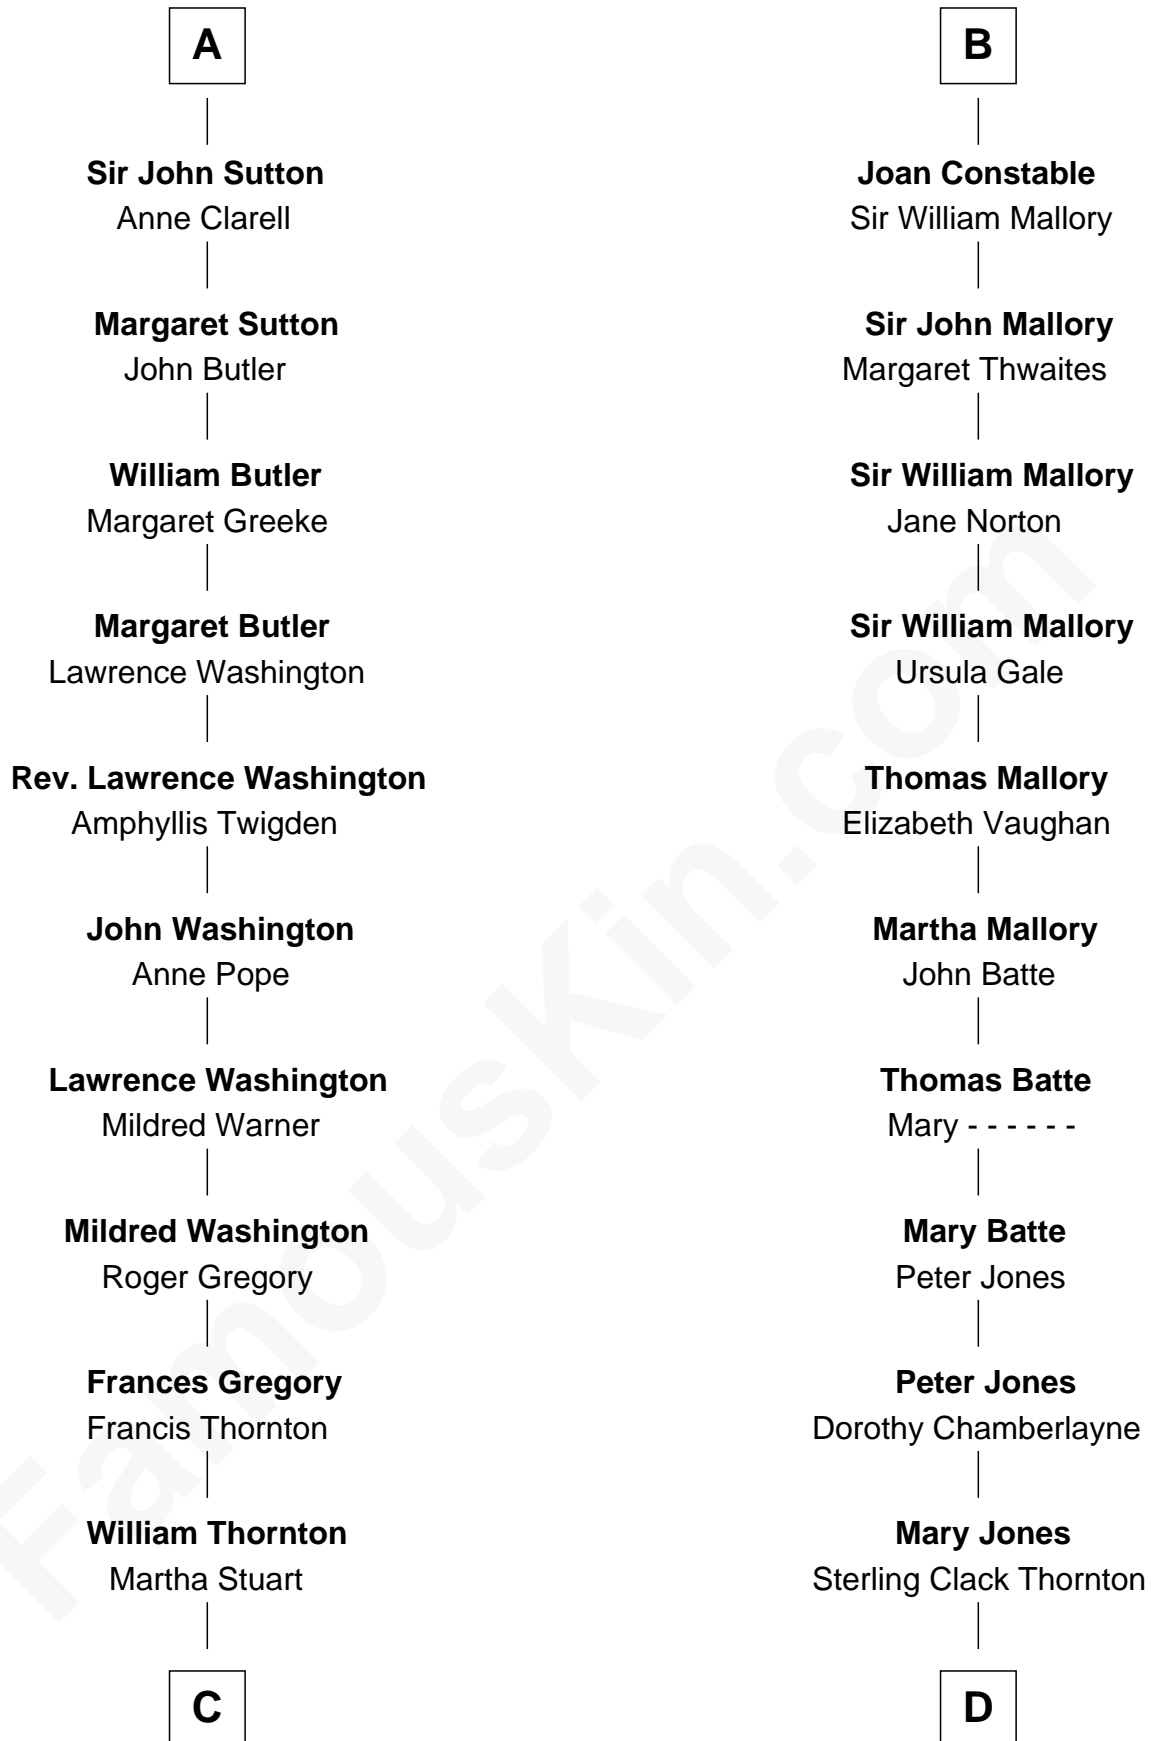

FamousKin.com
Relationship Chart of
General George S. Patton

U.S. Army - World War II

21st cousin of

Steve McQueen

Movie Actor

Sir Roger de Quincy

Helen of Galloway

C

William Thorton
Eleanor Thompson

Susanna Thompson Thorton
Andrew Glassell

Susan Thornton Glassell
George Smith Patton

George Smith Patton
Ruth Wilson

General George S. Patton
U.S. Army - World War II

D

Harriet Susan Thornton
Alexander Bridgland