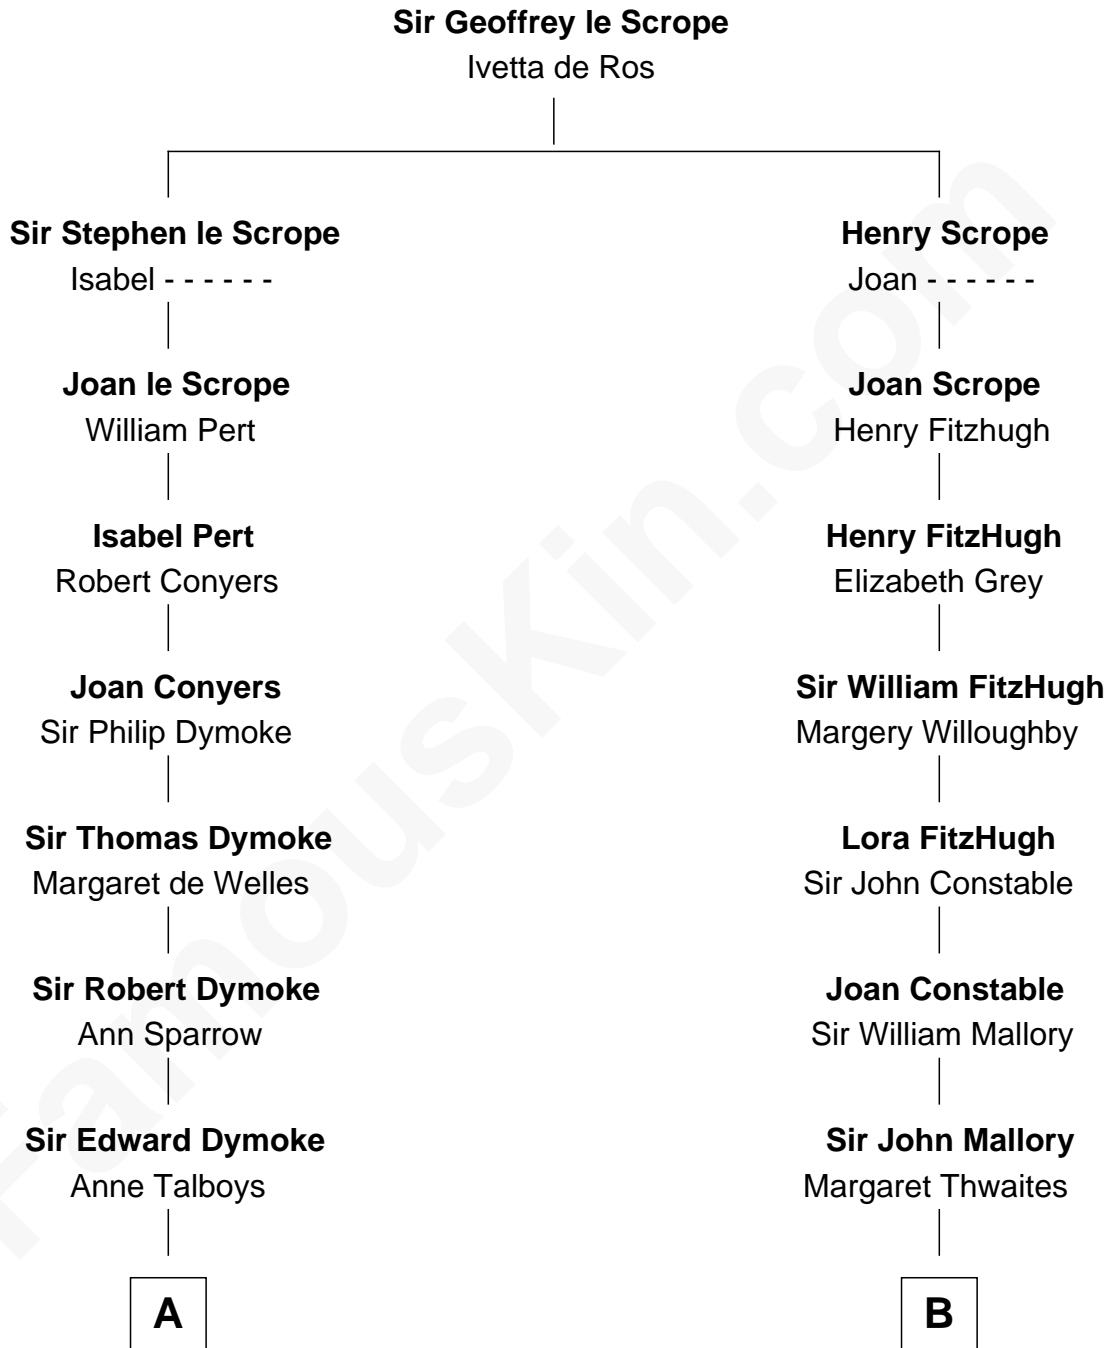

FamousKin.com
Relationship Chart of
General George S. Patton
U.S. Army - World War II

18th cousin 1 time removed of
Steve McQueen
Movie Actor

C

George Smith Patton

Ruth Wilson

General George S. Patton

U.S. Army - World War II

D

Caroline Myrtle Culbertson

Lewis D. McQueen

William Terence McQueen

Julian Crawford

Steve McQueen

Movie Actor

FamousKin.com