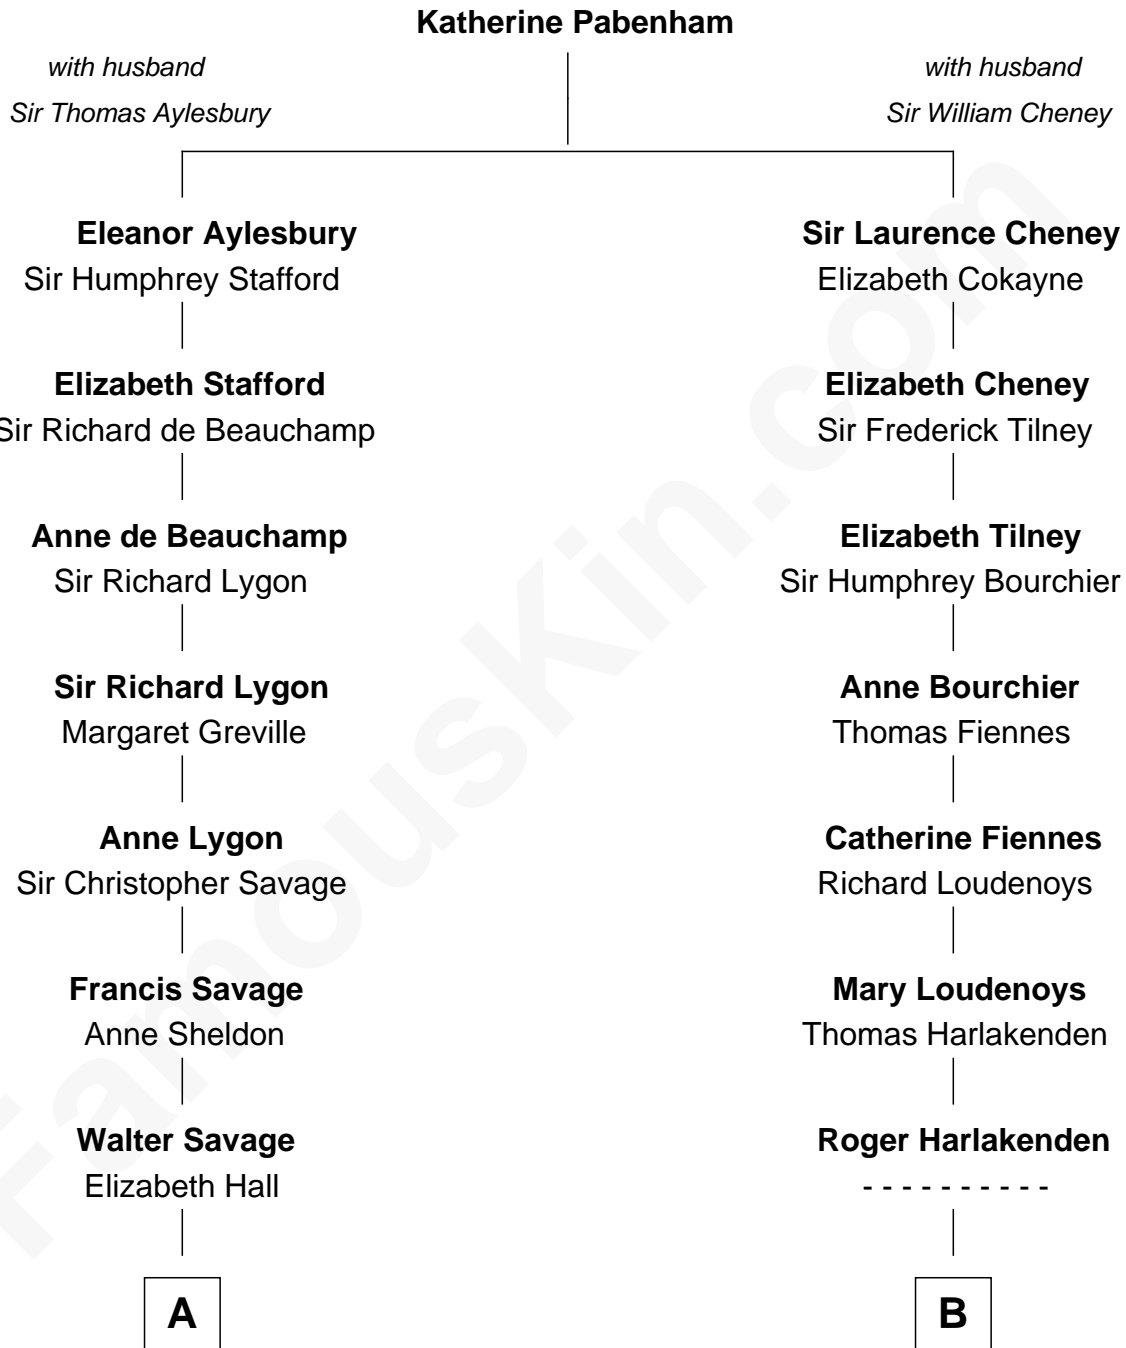

**FamousKin.com**  
**Relationship Chart of**  
**General George S. Patton**  
*U.S. Army - World War II*

17th cousin 2 times removed of

**Anne Baxter**  
*Movie Actress*

C

Frank Lloyd Wright

Catherine L. Tobin

Catherine Dorothy Wright

Kenneth Stuart Baxter

Anne Baxter

*Movie Actress*

FamousKin.com