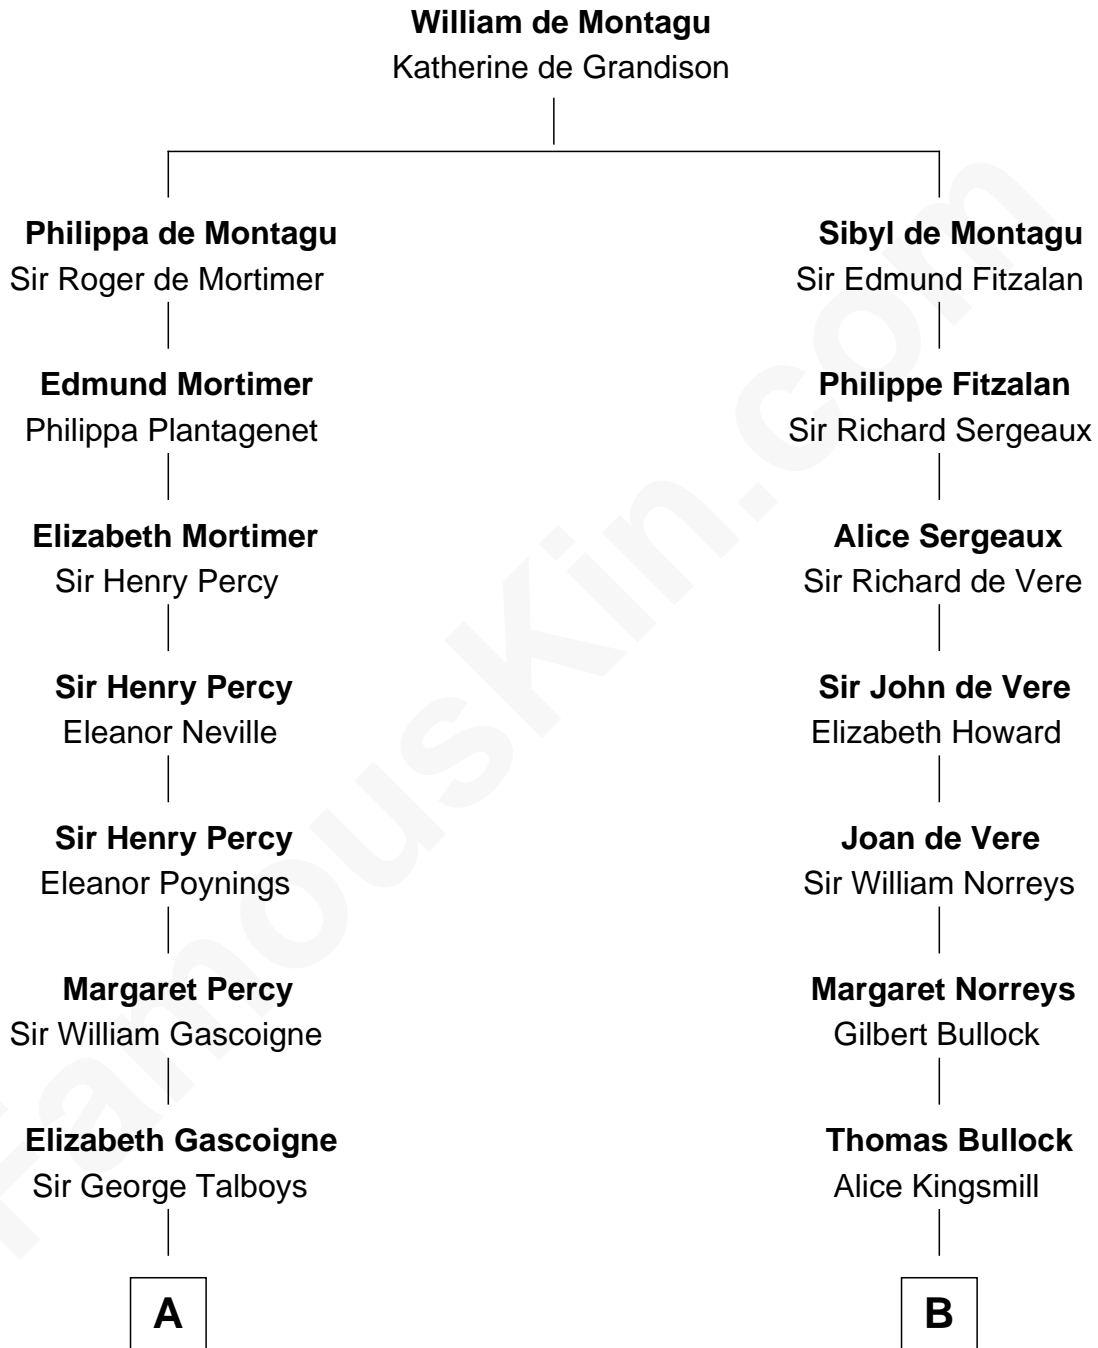

FamousKin.com
Relationship Chart of
General George S. Patton
U.S. Army - World War II

19th cousin 1 time removed of
George H. W. Bush
41st U.S. President

C

Susan Thornton Glassell

George Smith Patton

George Smith Patton

Ruth Wilson

General George S. Patton

U.S. Army - World War II

D

Harriet Eleanor Fay

Rev. James Smith Bush

Samuel Prescott Bush

Flora Sheldon

Prescott Sheldon Bush

Dorothy Wear Walker

George H. W. Bush

41st U.S. President

FamousKin.com