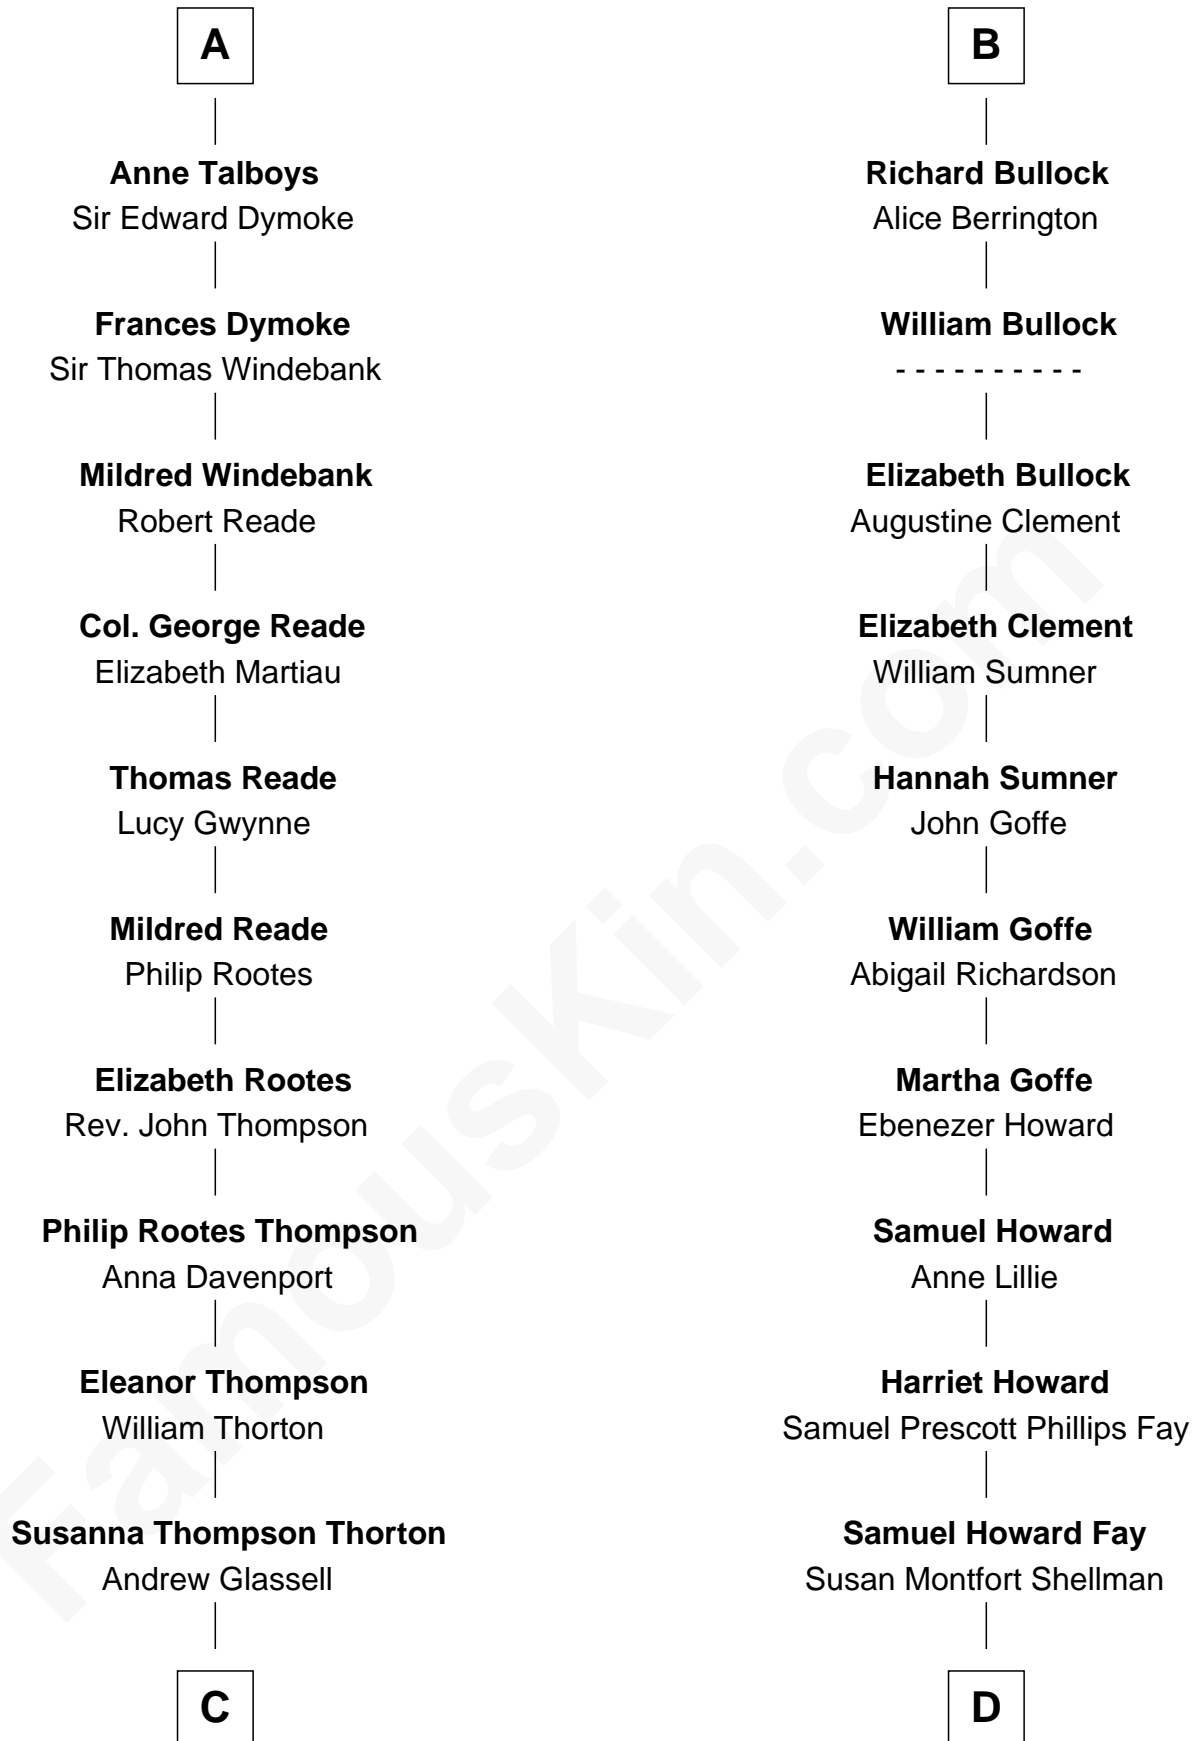

FamousKin.com
Relationship Chart of
General George S. Patton
U.S. Army - World War II

19th cousin 1 time removed of
George H. W. Bush
41st U.S. President

C

Susan Thornton Glassell

George Smith Patton

George Smith Patton

Ruth Wilson

General George S. Patton

U.S. Army - World War II

D

Harriet Eleanor Fay

Rev. James Smith Bush

Samuel Prescott Bush

Flora Sheldon

Prescott Sheldon Bush

Dorothy Wear Walker

George H. W. Bush

41st U.S. President

FamousKin.com