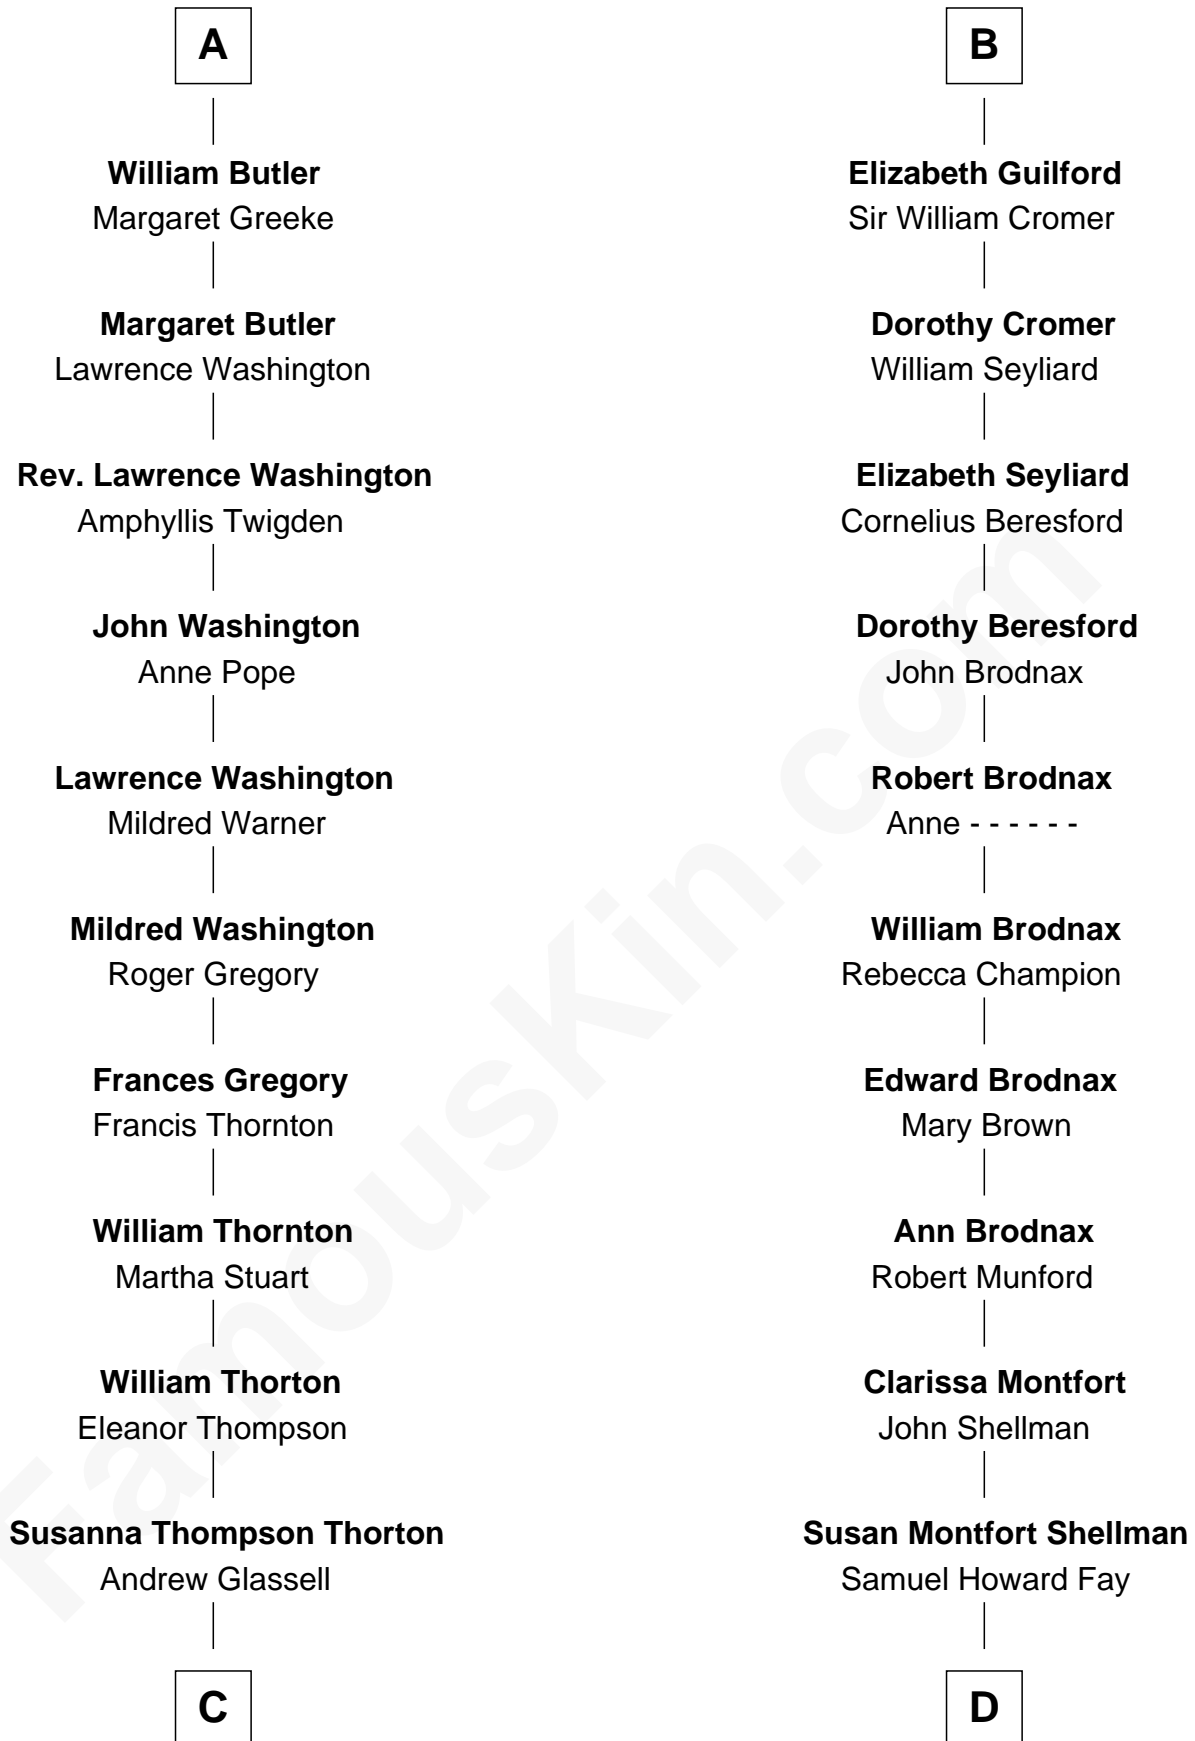

FamousKin.com
Relationship Chart of
General George S. Patton
U.S. Army - World War II

19th cousin 1 time removed of
George H. W. Bush
41st U.S. President

Sir Robert de Holland
 Maude la Zouche

C

Susan Thornton Glassell