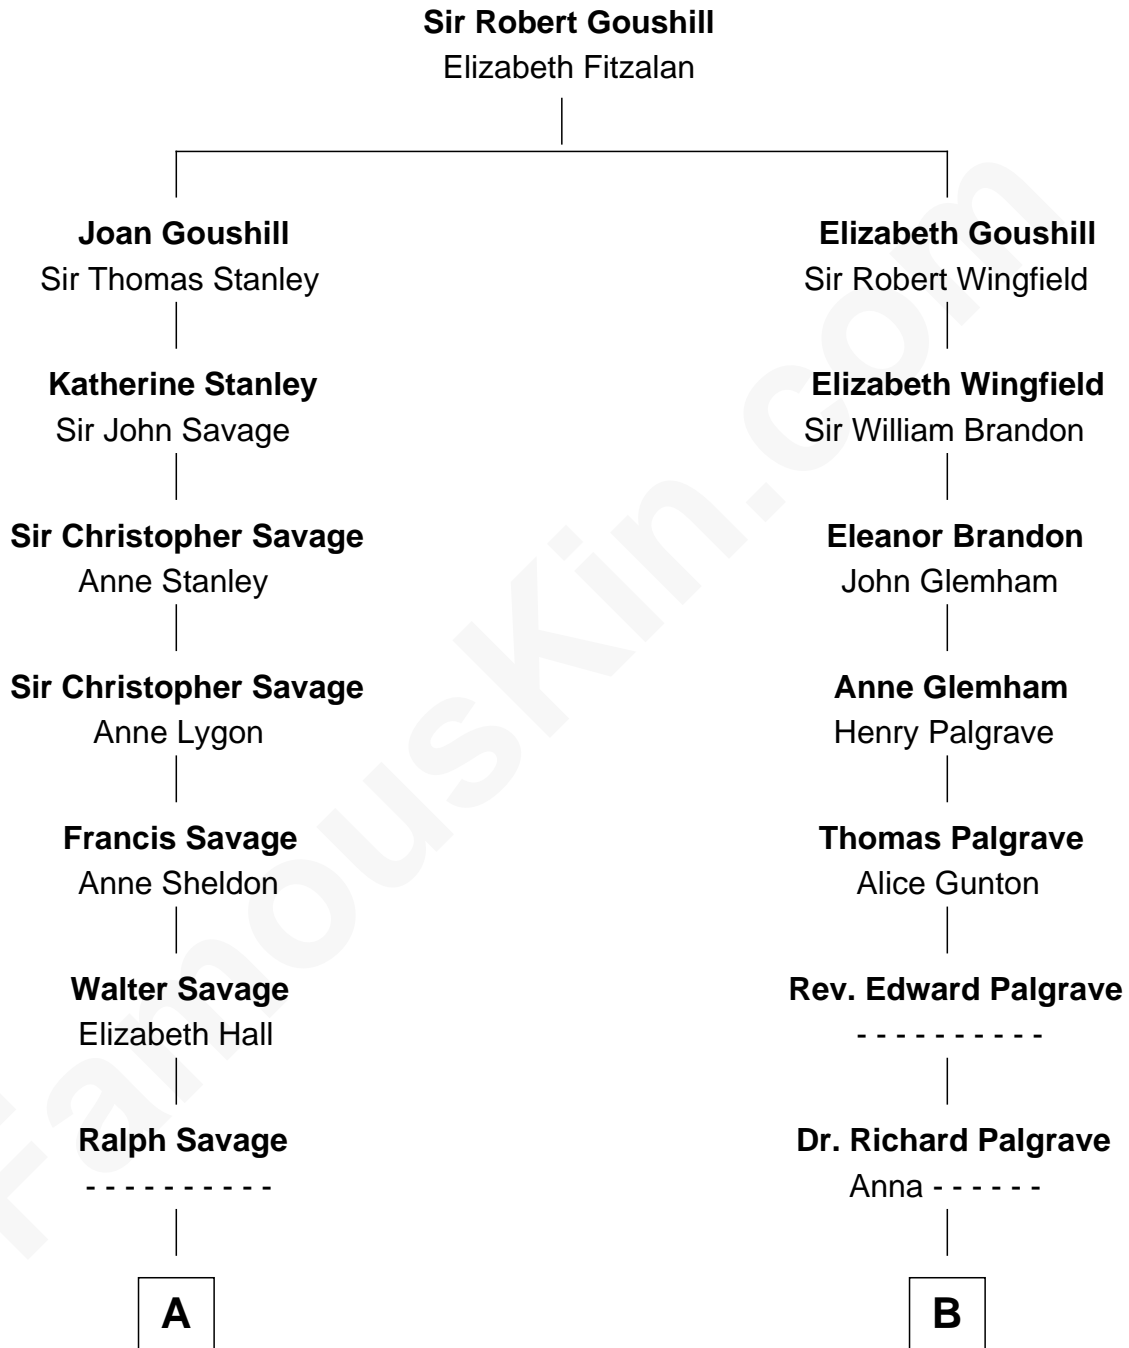

FamousKin.com
Relationship Chart of
General George S. Patton
U.S. Army - World War II

16th cousin 2 times removed of
George H. W. Bush
41st U.S. President

C

Prescott Sheldon Bush

Dorothy Wear Walker

George H. W. Bush

41st U.S. President

FamousKin.com