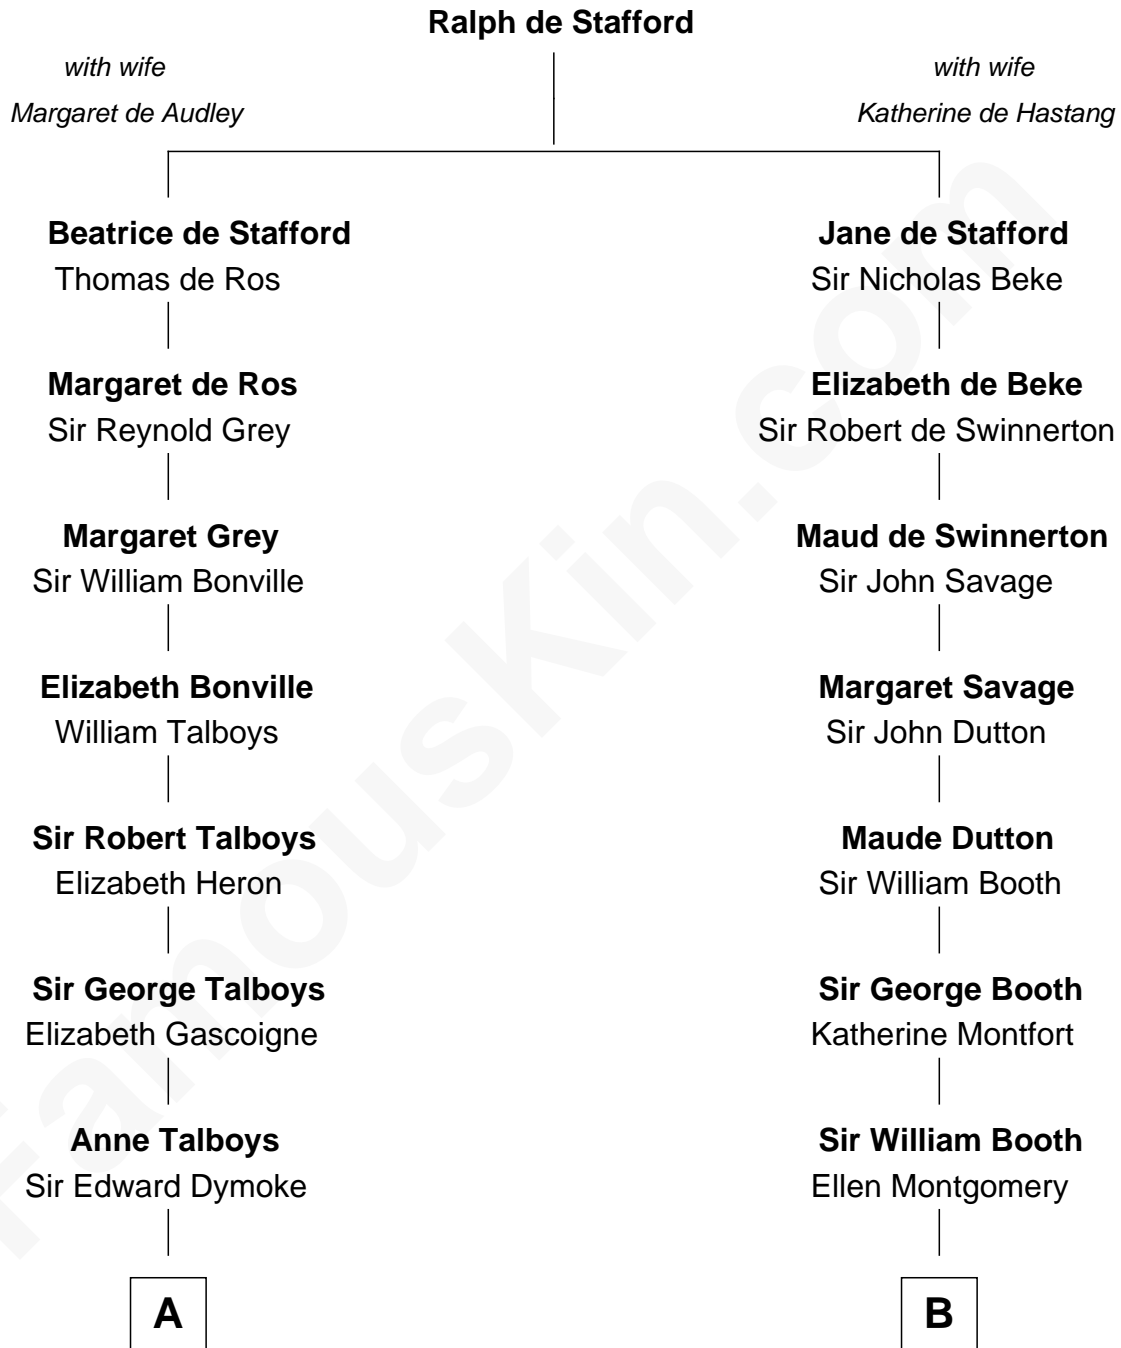

FamousKin.com
Relationship Chart of
General George S. Patton
U.S. Army - World War II

18th cousin 2 times removed of

Barbara (Pierce) Bush
First Lady of President George H.W. Bush

C

George Smith Patton

Ruth Wilson

General George S. Patton

U.S. Army - World War II

D

Jerome Place Marvin

Martha Ann Stokes

Mabel Marvin

Scott Pierce

Marvin Pierce