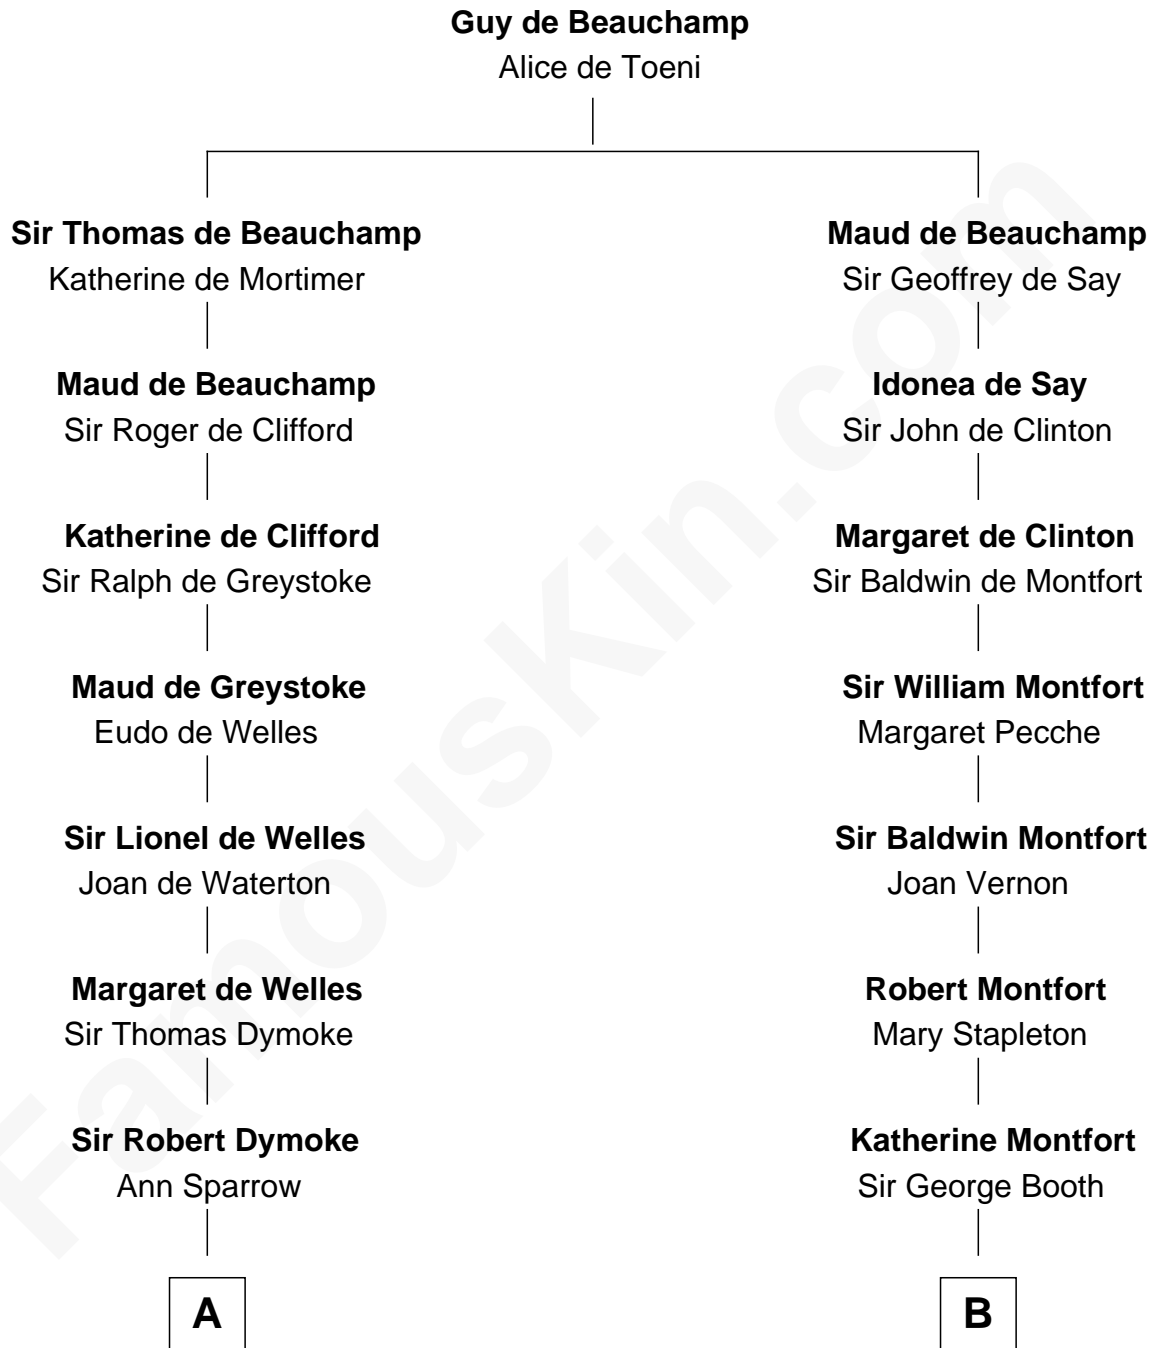

FamousKin.com
Relationship Chart of
General George S. Patton
U.S. Army - World War II

19th cousin 2 times removed of
Barbara (Pierce) Bush
First Lady of President George H.W. Bush

C

Susan Thornton Glassell

George Smith Patton

George Smith Patton

Ruth Wilson

General George S. Patton

U.S. Army - World War II

D

Samuel Ross Marvin

Julia Ann Place

Jerome Place Marvin

Martha Ann Stokes

Mabel Marvin

Scott Pierce

Marvin Pierce

Pauline Robinson

Barbara (Pierce) Bush

First Lady of George H.W. Bush