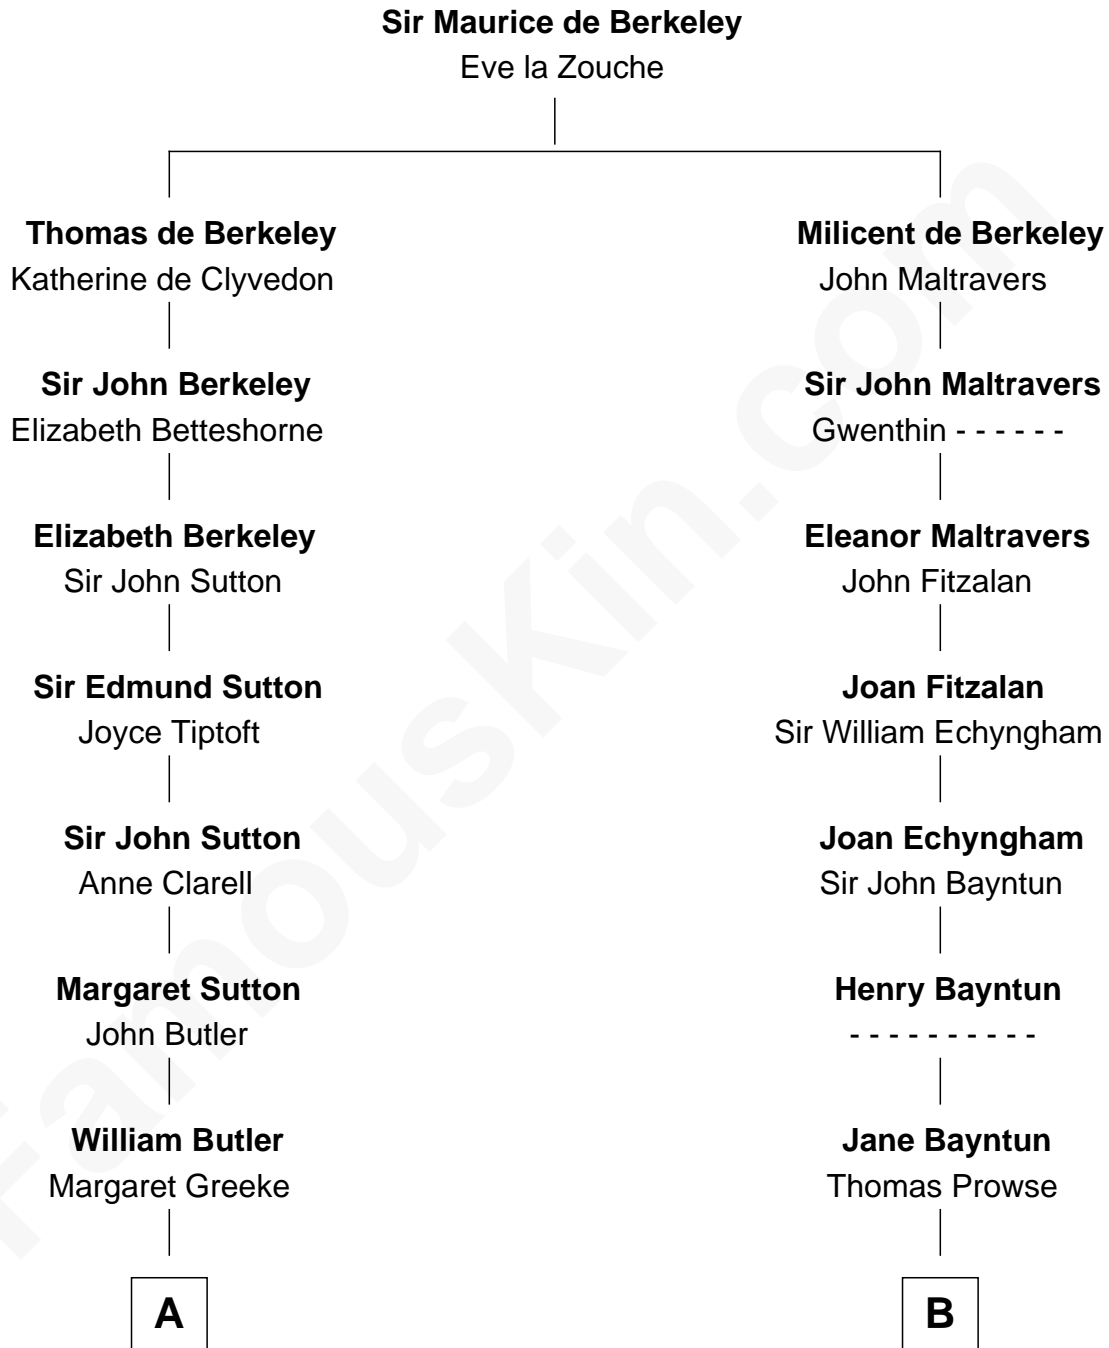

FamousKin.com
Relationship Chart of
General George S. Patton
U.S. Army - World War II

18th cousin 2 times removed of
Barbara (Pierce) Bush
First Lady of President George H.W. Bush

C

George Smith Patton

Ruth Wilson

General George S. Patton

U.S. Army - World War II

D

Jonas James Pierce

Kate Pritzel

Scott Pierce

Mabel Marvin

Marvin Pierce