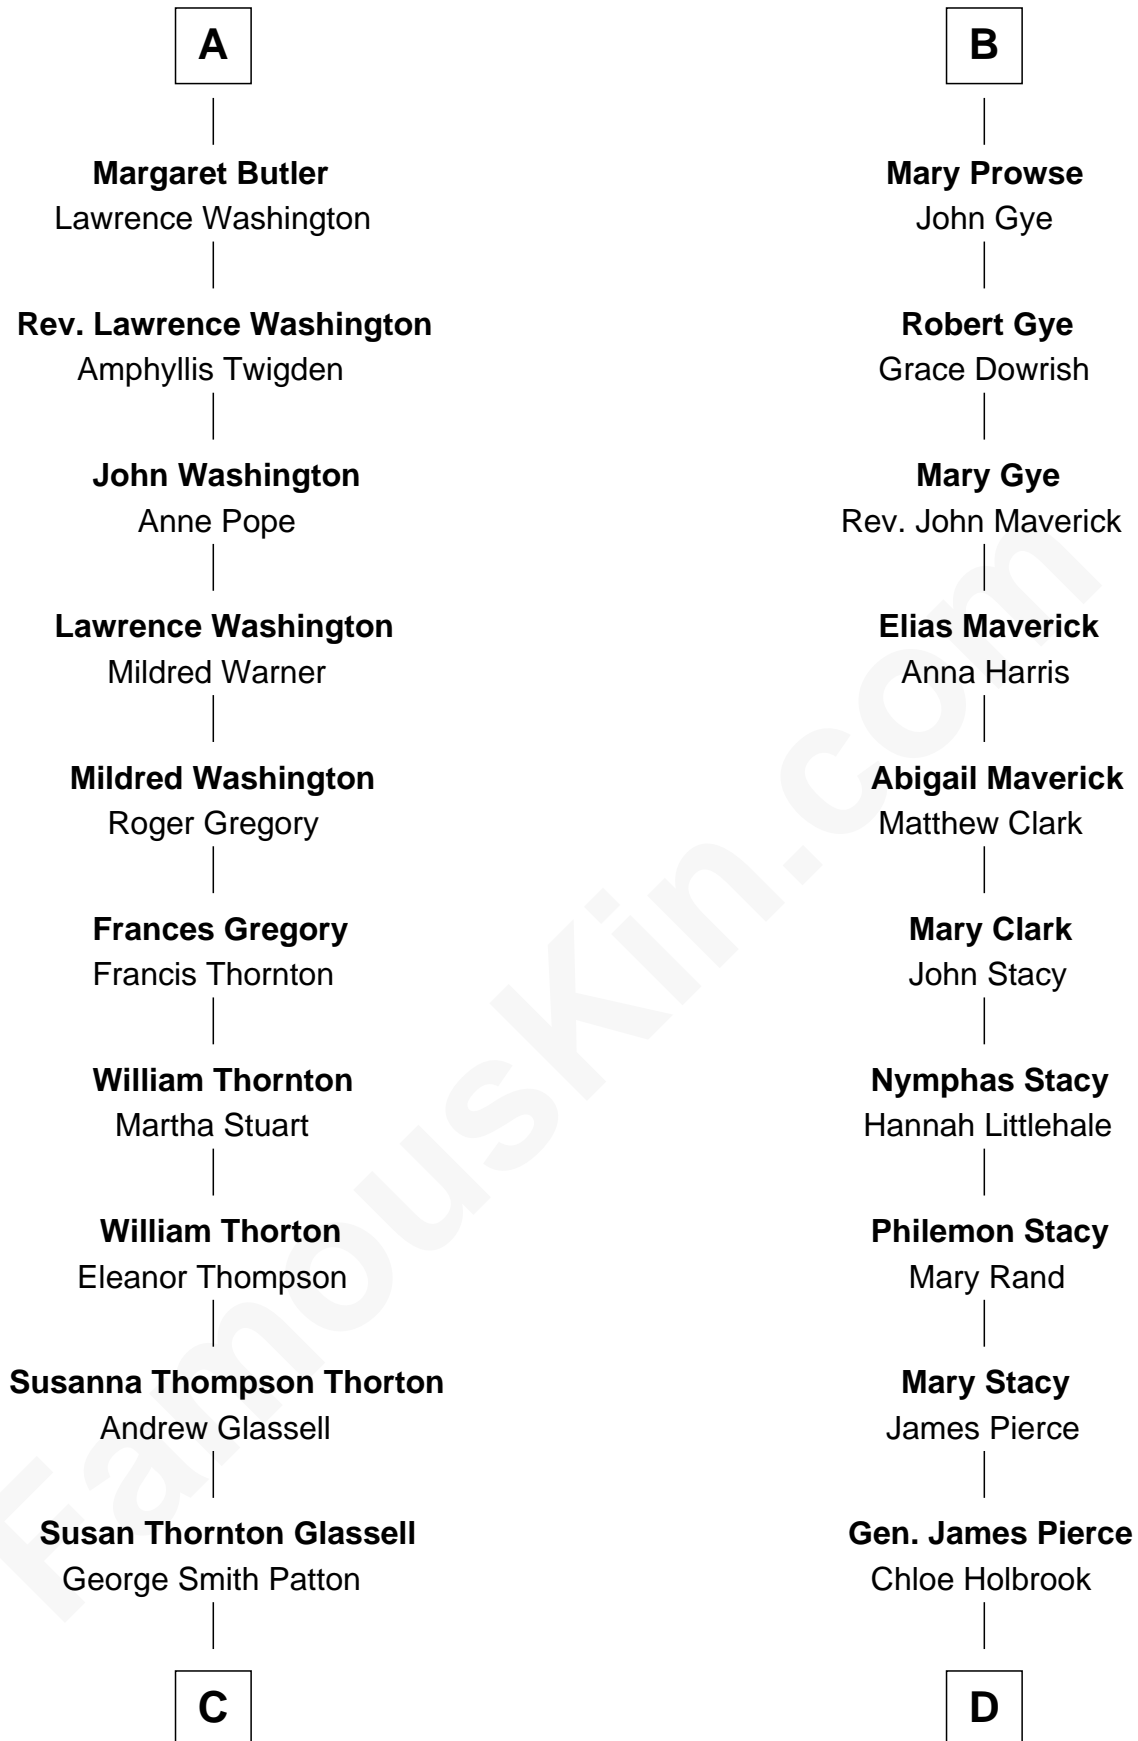

FamousKin.com
Relationship Chart of
General George S. Patton
U.S. Army - World War II

18th cousin 2 times removed of
Barbara (Pierce) Bush
First Lady of President George H.W. Bush

C

George Smith Patton

Ruth Wilson

General George S. Patton

U.S. Army - World War II

D

Jonas James Pierce

Kate Pritzel

Scott Pierce

Mabel Marvin

Marvin Pierce

Pauline Robinson

Barbara (Pierce) Bush

First Lady of George H.W. Bush

FamousKin.com