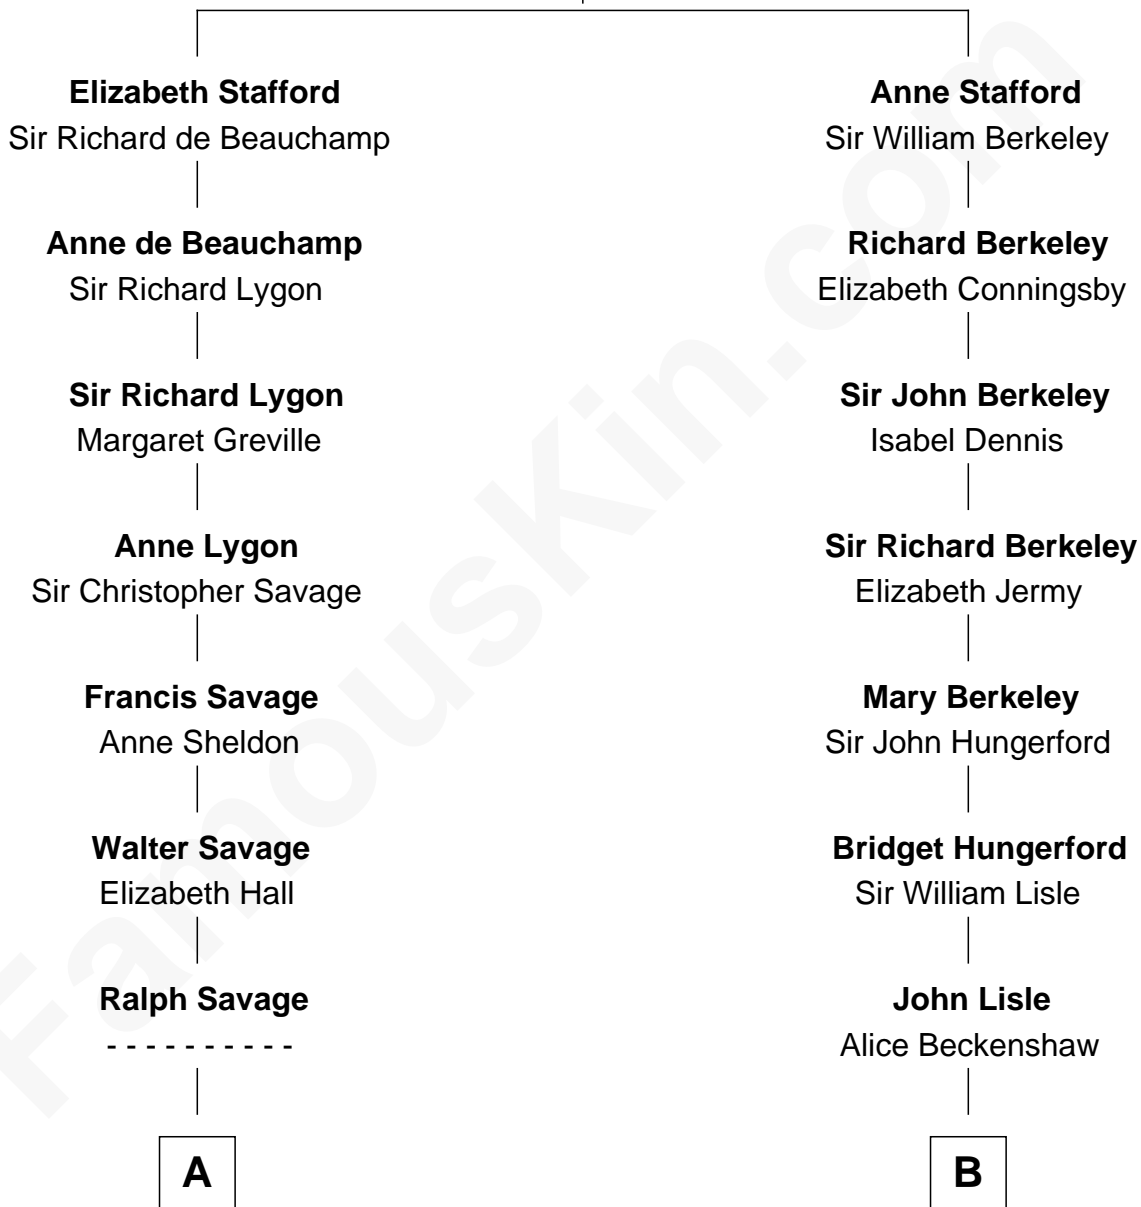

FamousKin.com
Relationship Chart of
General George S. Patton
U.S. Army - World War II

16th cousin 2 times removed of

George W. Bush
43rd U.S. President

Sir Humphrey Stafford
 Eleanor Aylesbury

C

George Herbert Walker Bush

Barbara Pierce

George W. Bush

43rd U.S. President

FamousKin.com