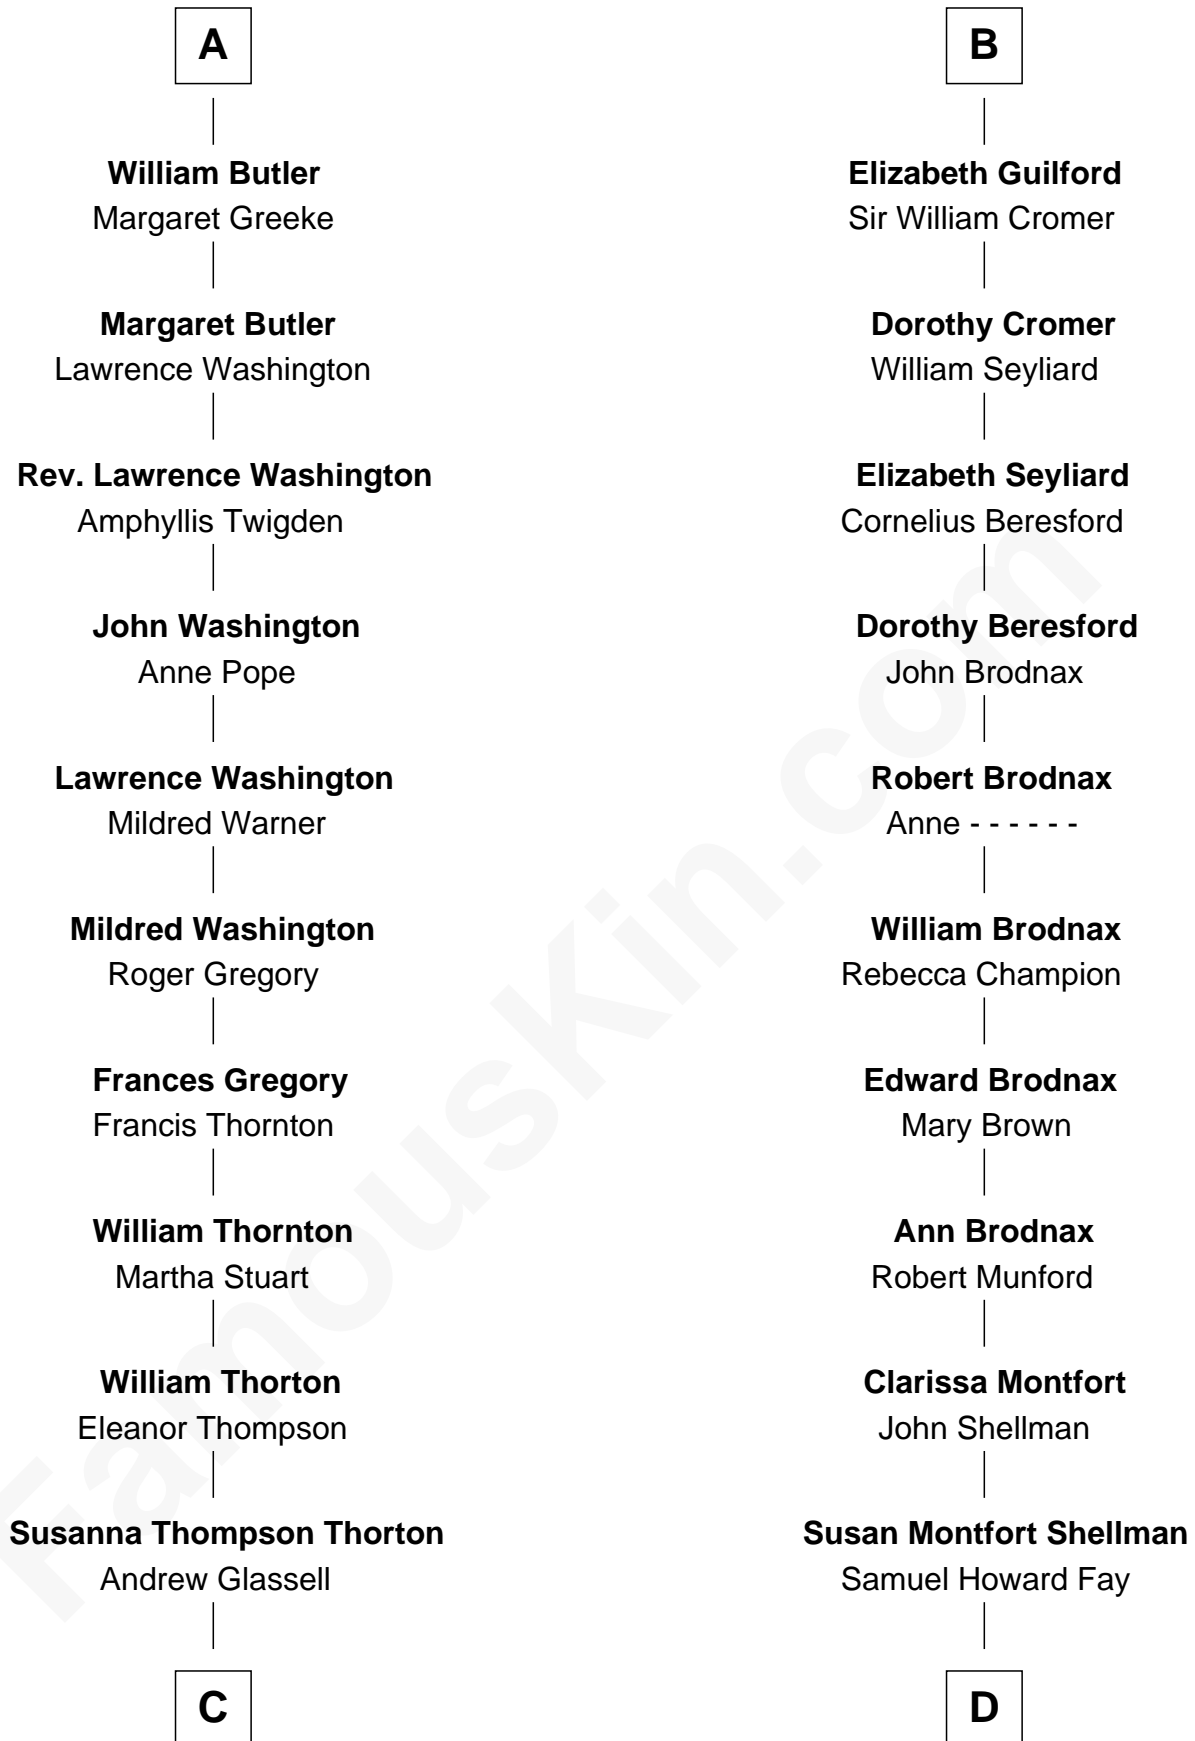

FamousKin.com
Relationship Chart of
General George S. Patton
U.S. Army - World War II

19th cousin 2 times removed of

George W. Bush
43rd U.S. President

Sir Robert de Holland
 Maude la Zouche

C

Susan Thornton Glassell