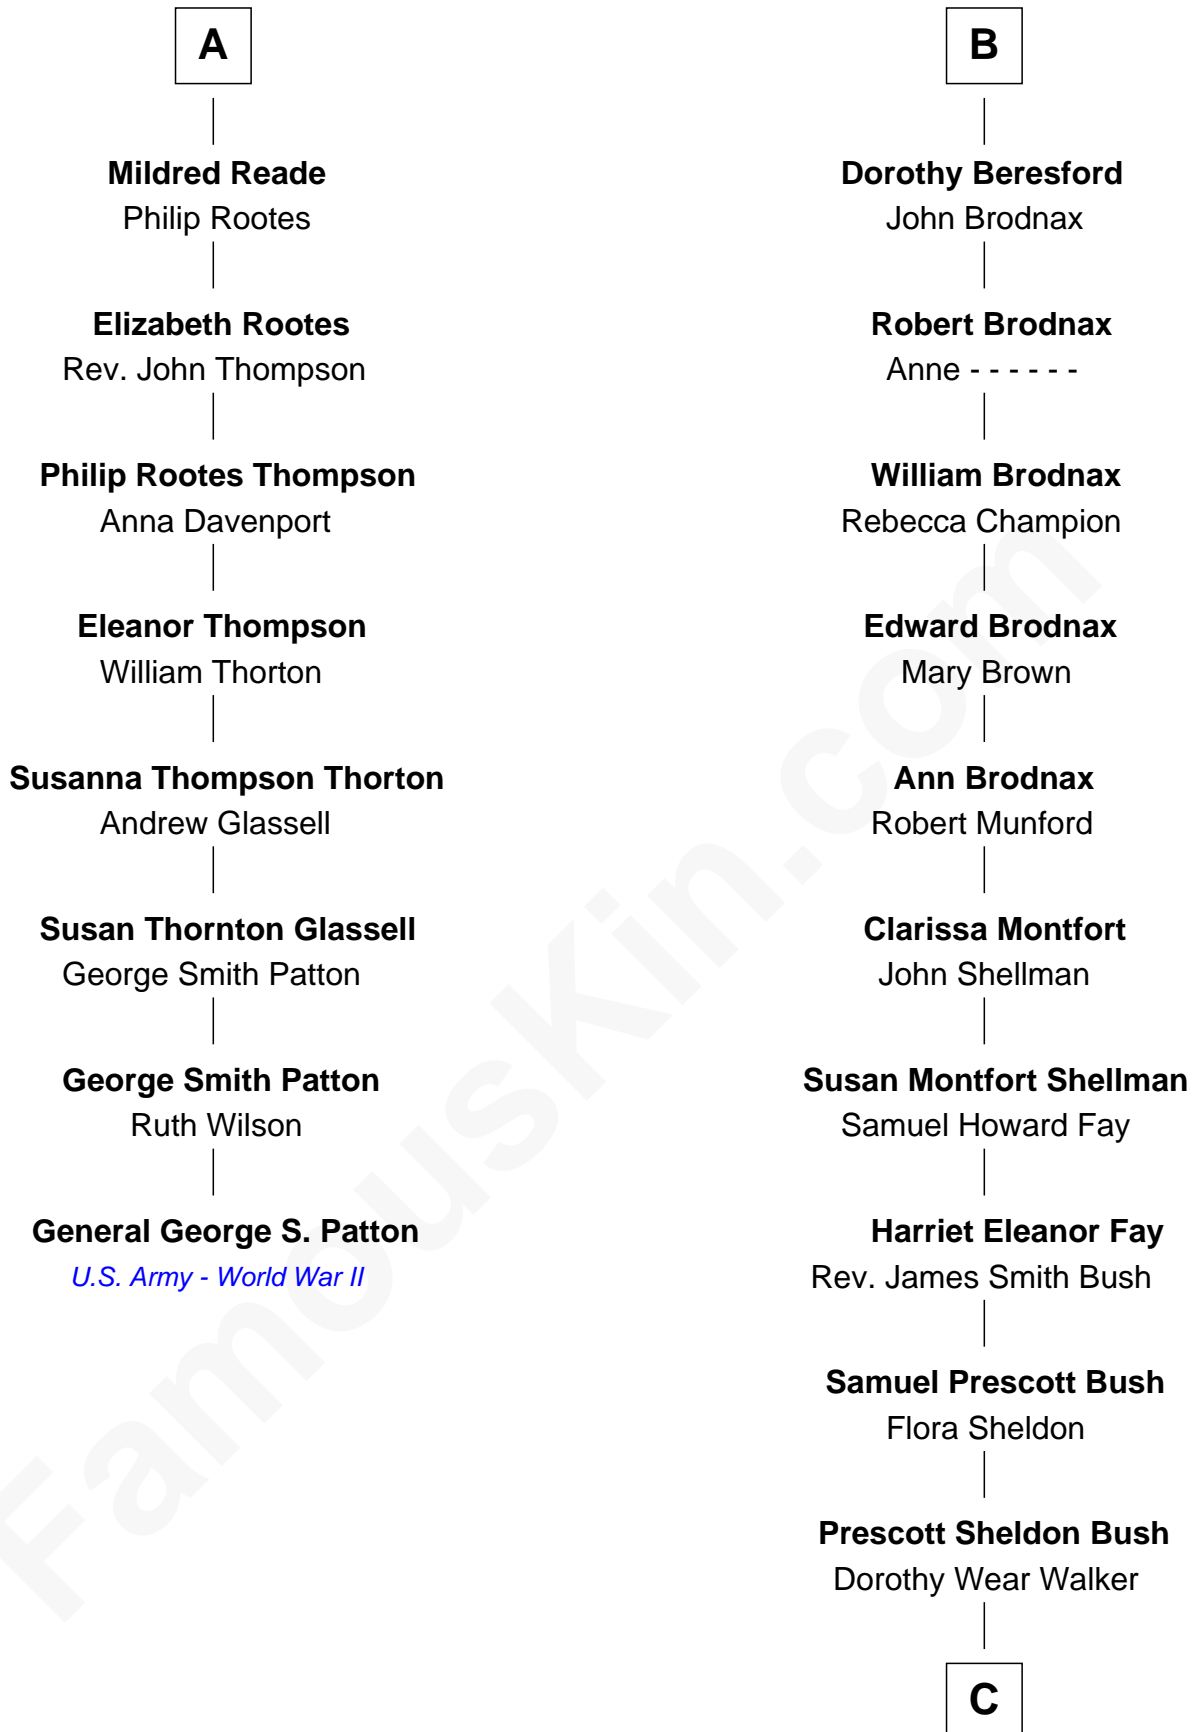

FamousKin.com
Relationship Chart of
General George S. Patton
U.S. Army - World War II

14th cousin 4 times removed of

George W. Bush
43rd U.S. President

Sir Lionel de Welles
 Joan de Waterton

C

George Herbert Walker Bush

Barbara Pierce

George W. Bush

43rd U.S. President

FamousKin.com