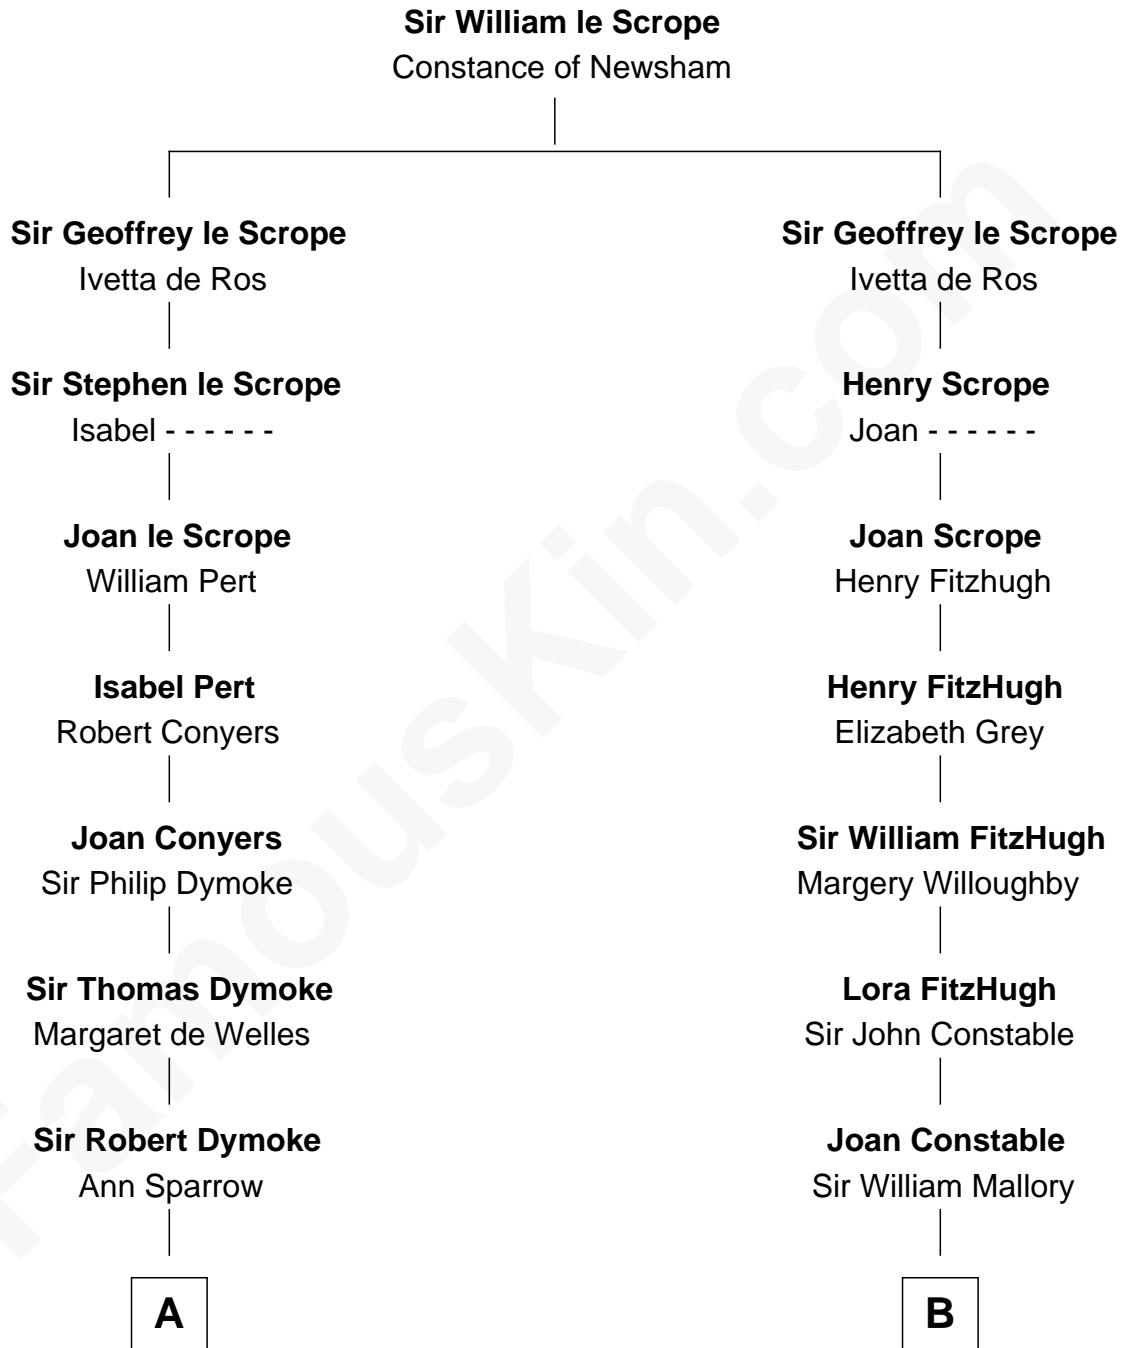

FamousKin.com
Relationship Chart of
General George S. Patton
U.S. Army - World War II

19th cousin 2 times removed of

Liza Minnelli
Singer and Actress

C

Susan Thornton Glassell

George Smith Patton

George Smith Patton

Ruth Wilson

General George S. Patton

U.S. Army - World War II

D

John Aldridge Baugh

Mary Ann Marable

Elizabeth Baugh

William Tecumseh Gumm