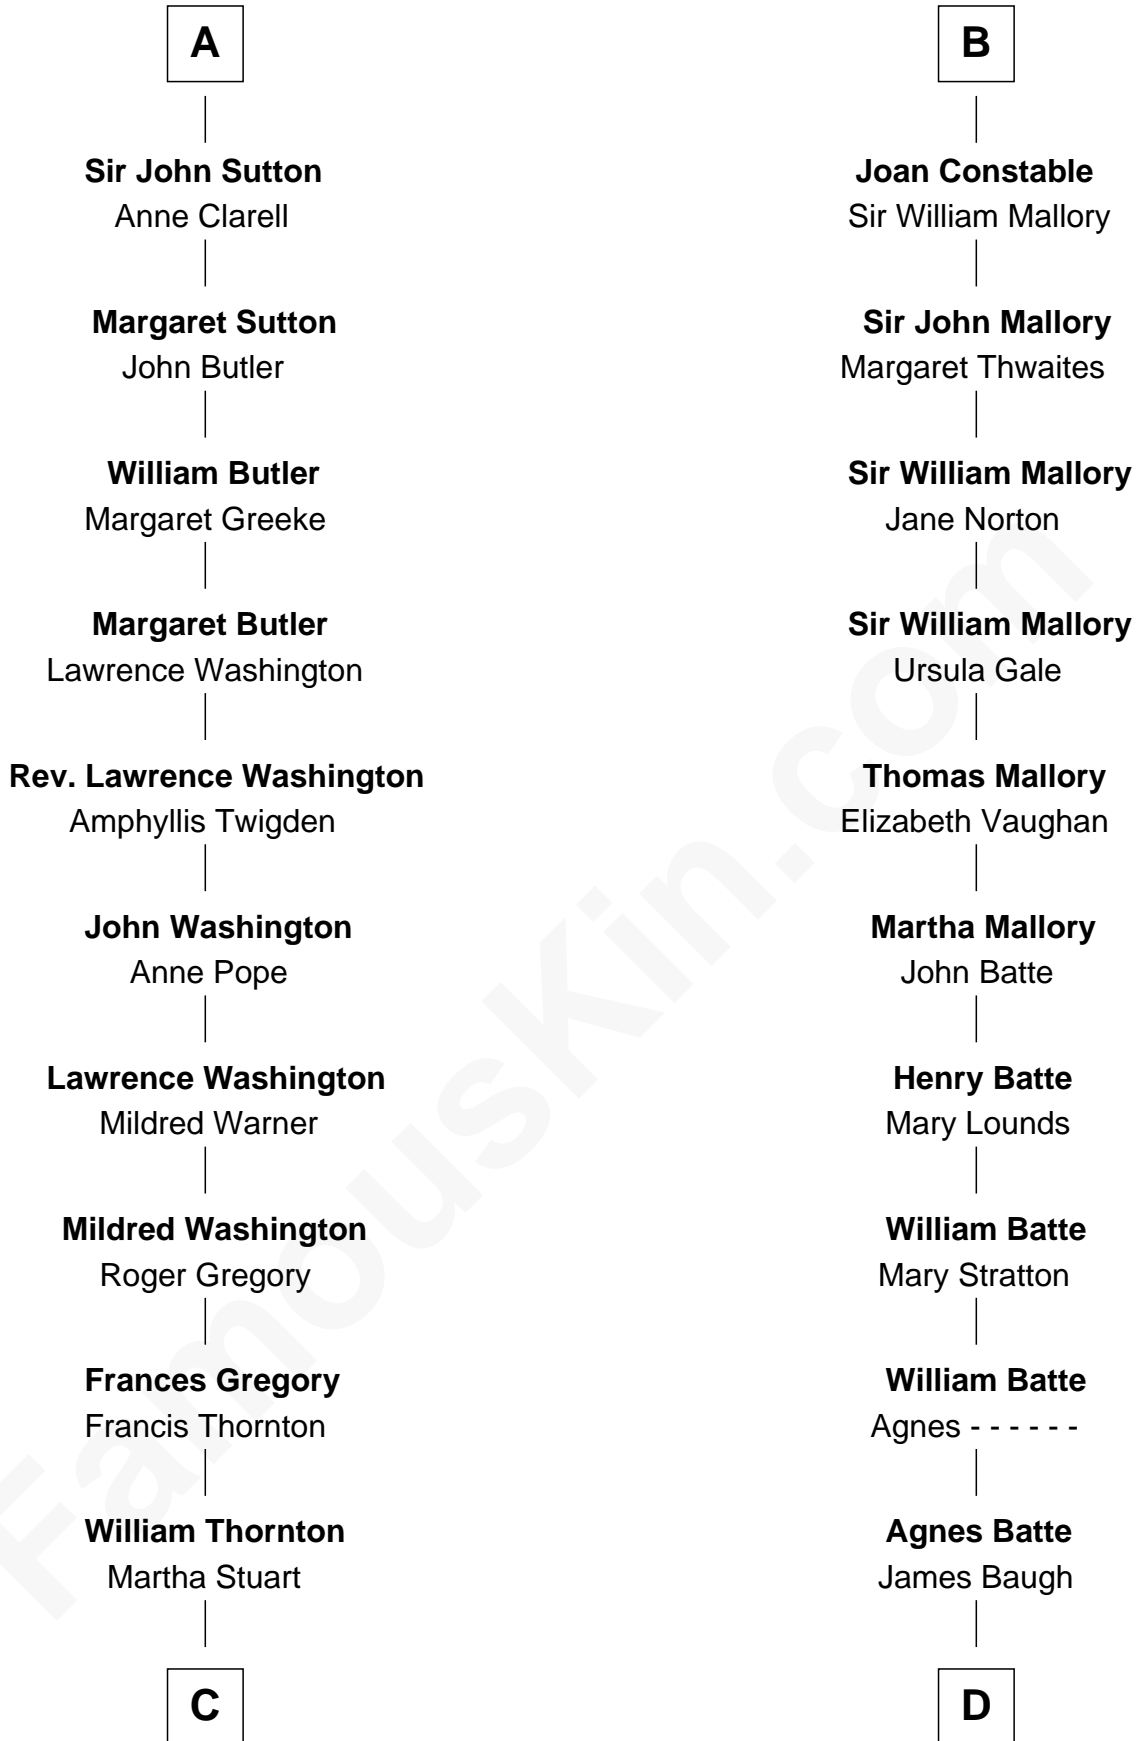

FamousKin.com

Relationship Chart of

General George S. Patton

U.S. Army - World War II

21st cousin of

Judy Garland

Singer and Movie Actress

C

William Thorton
Eleanor Thompson

Susanna Thompson Thorton
Andrew Glassell

Susan Thornton Glassell
George Smith Patton

George Smith Patton
Ruth Wilson

General George S. Patton
U.S. Army - World War II

D

Richard Baugh
Elizabeth Pepper Harwell