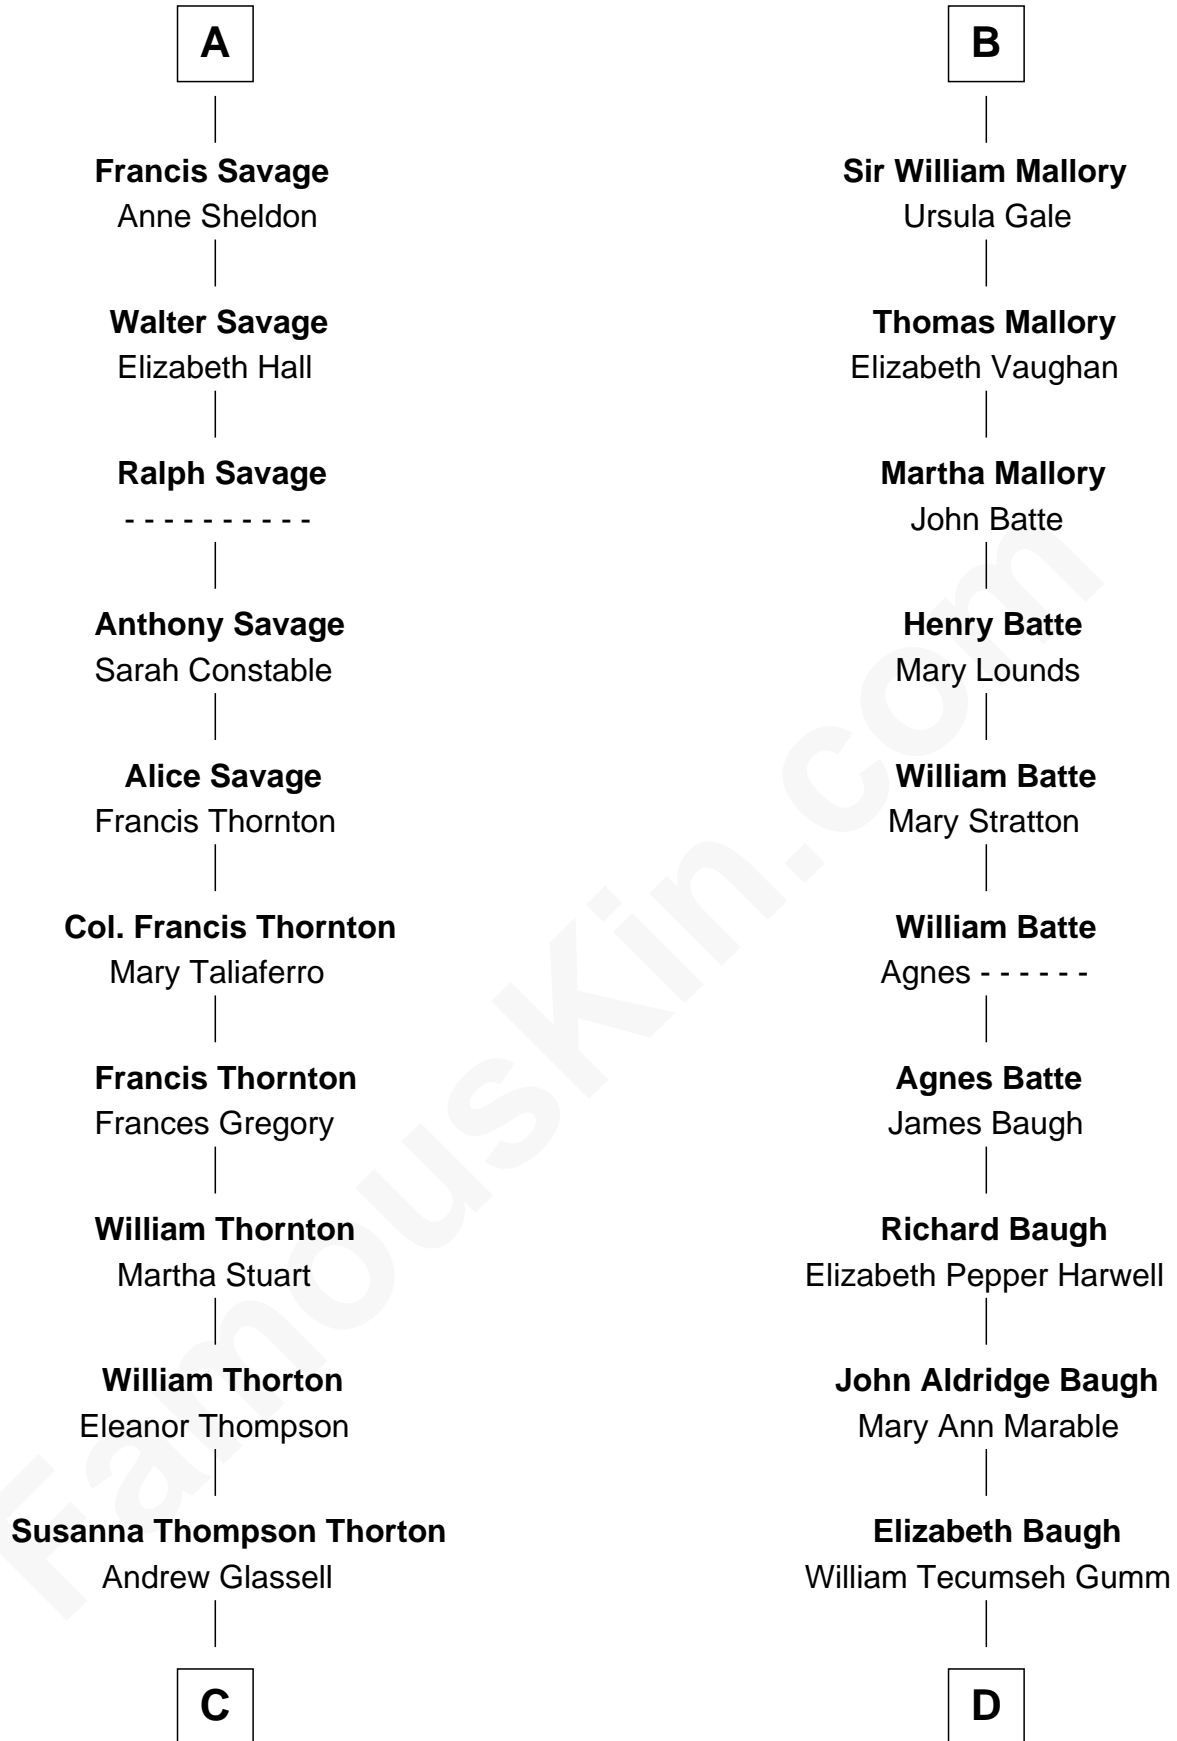

FamousKin.com
Relationship Chart of
General George S. Patton
U.S. Army - World War II

18th cousin 1 time removed of

Judy Garland
Singer and Movie Actress

Edmund Fitzalan
 Alice de Warenne

Richard Fitzalan
 Eleanor Plantagenet

Aline Fitzalan
 Sir Roger le Strange

Sir Richard Fitzalan
 Elizabeth de Bohun

Lucy le Strange
 Sir William Willoughby

Elizabeth Fitzalan
 Sir Robert Goushill

Margery Willoughby
 Sir William FitzHugh

Joan Goushill
 Sir Thomas Stanley

Lora FitzHugh
 Sir John Constable

Katherine Stanley
 Sir John Savage

Joan Constable
 Sir William Mallory

Sir Christopher Savage
 Anne Stanley

Sir John Mallory
 Margaret Thwaites

Sir Christopher Savage
 Anne Lygon

Sir William Mallory
 Jane Norton

A

B

FamousKin.com