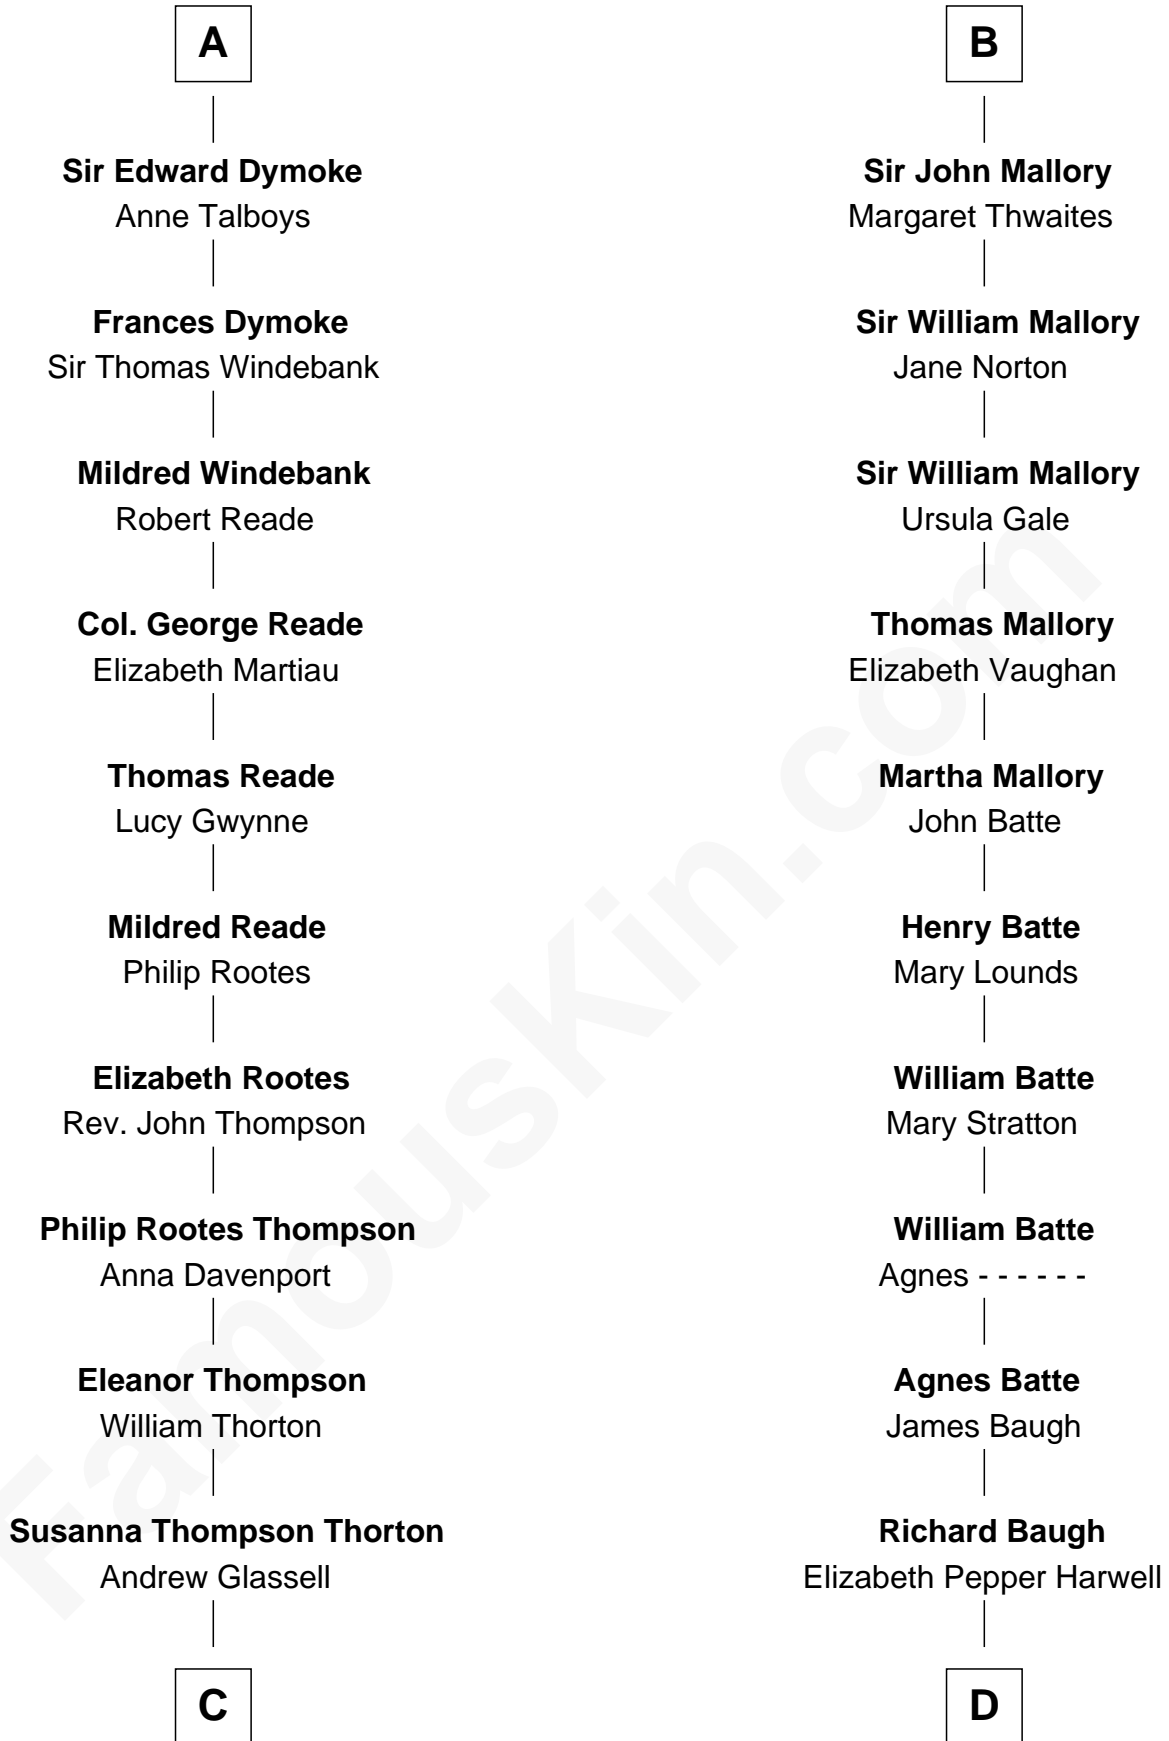

FamousKin.com
Relationship Chart of
General George S. Patton
U.S. Army - World War II

19th cousin 1 time removed of
Judy Garland
Singer and Movie Actress

C

Susan Thornton Glassell

George Smith Patton

George Smith Patton

Ruth Wilson

General George S. Patton

U.S. Army - World War II

D

John Aldridge Baugh

Mary Ann Marable

Elizabeth Baugh

William Tecumseh Gumm