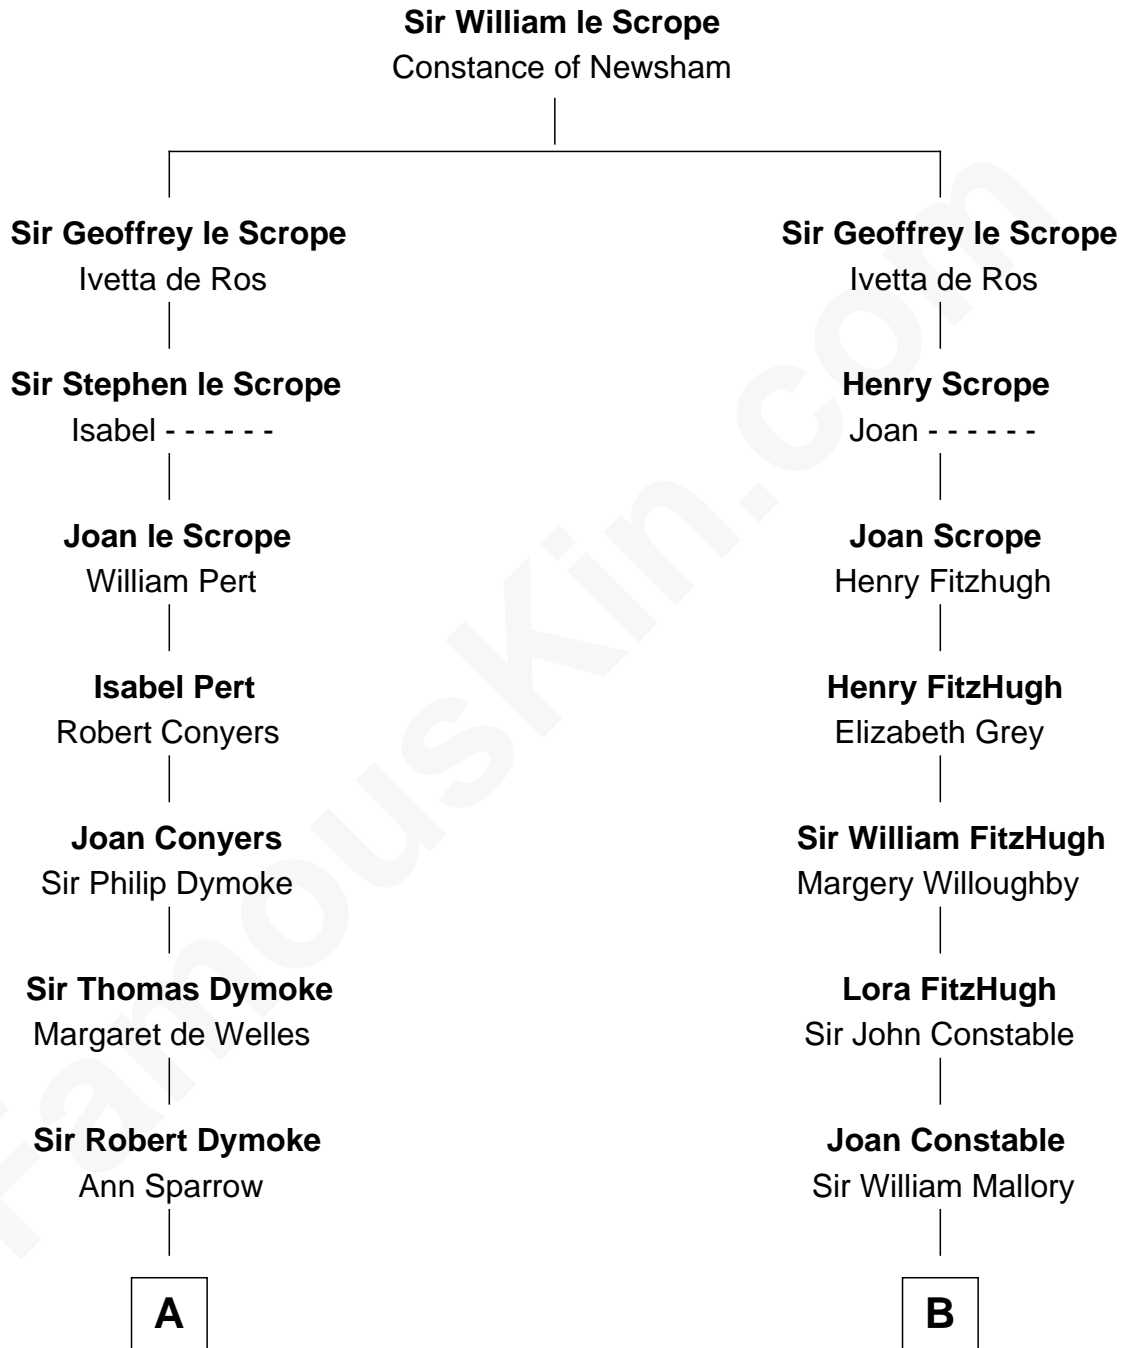

FamousKin.com
Relationship Chart of
General George S. Patton
U.S. Army - World War II

19th cousin 1 time removed of
Judy Garland
Singer and Movie Actress

C

Susan Thornton Glassell

George Smith Patton

George Smith Patton

Ruth Wilson

General George S. Patton

U.S. Army - World War II

D

John Aldridge Baugh

Mary Ann Marable

Elizabeth Baugh

William Tecumseh Gumm