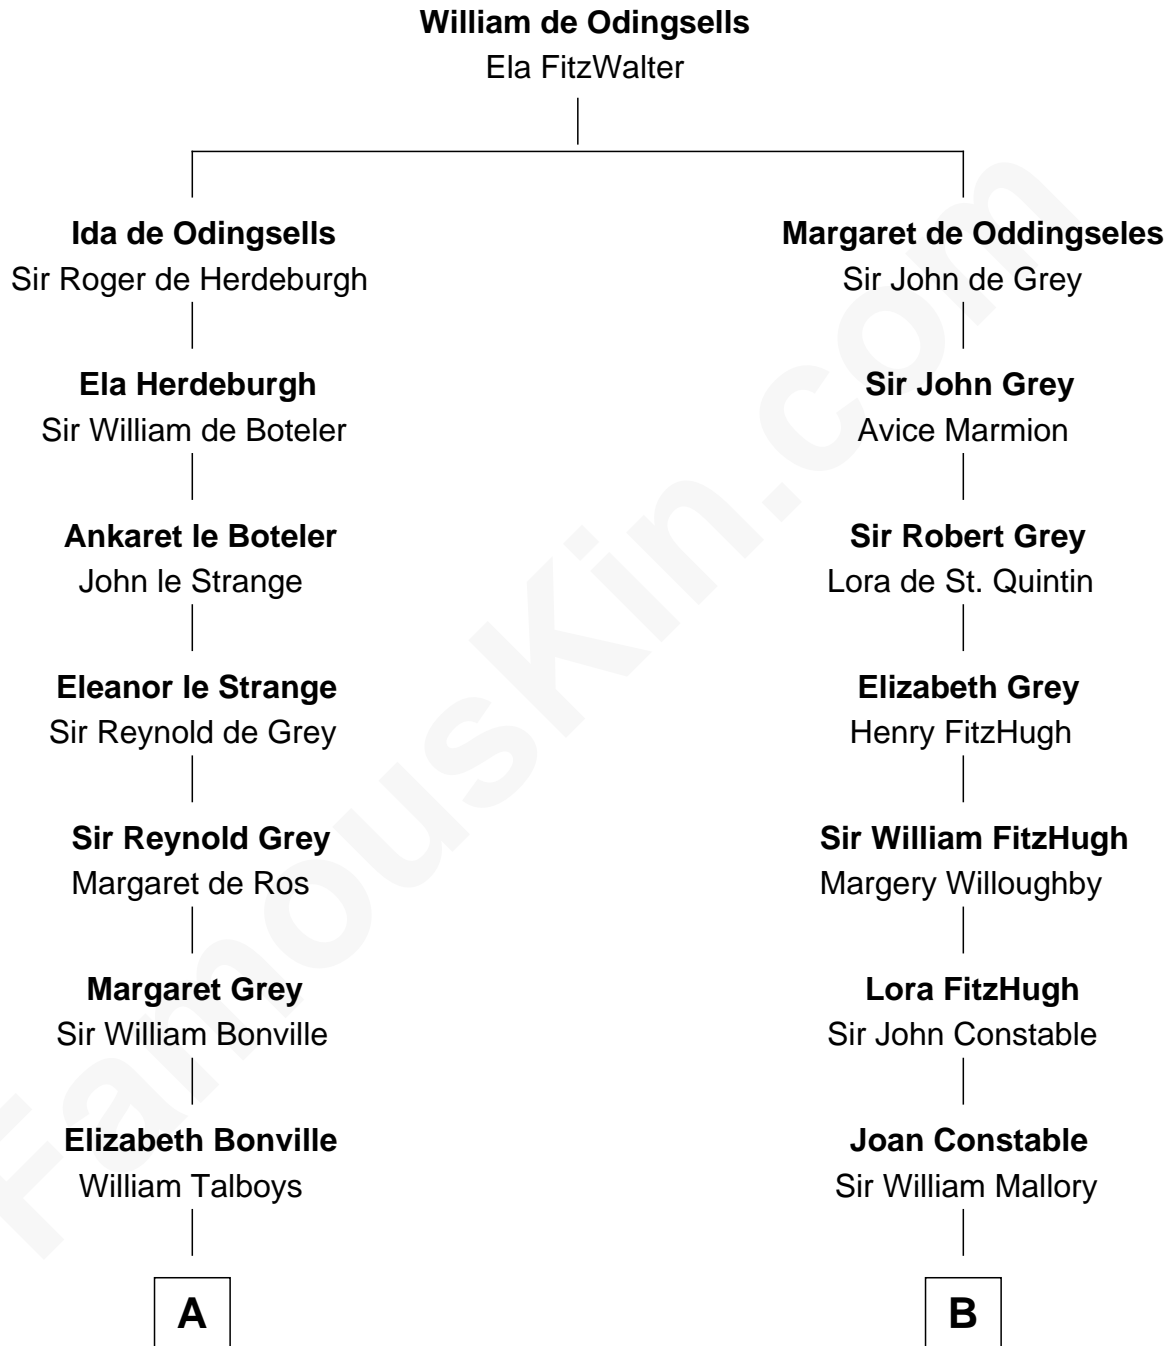

FamousKin.com
Relationship Chart of
General George S. Patton
U.S. Army - World War II

20th cousin 1 time removed of
Judy Garland
Singer and Movie Actress

C

Eleanor Thompson

William Thorton

Susanna Thompson Thorton