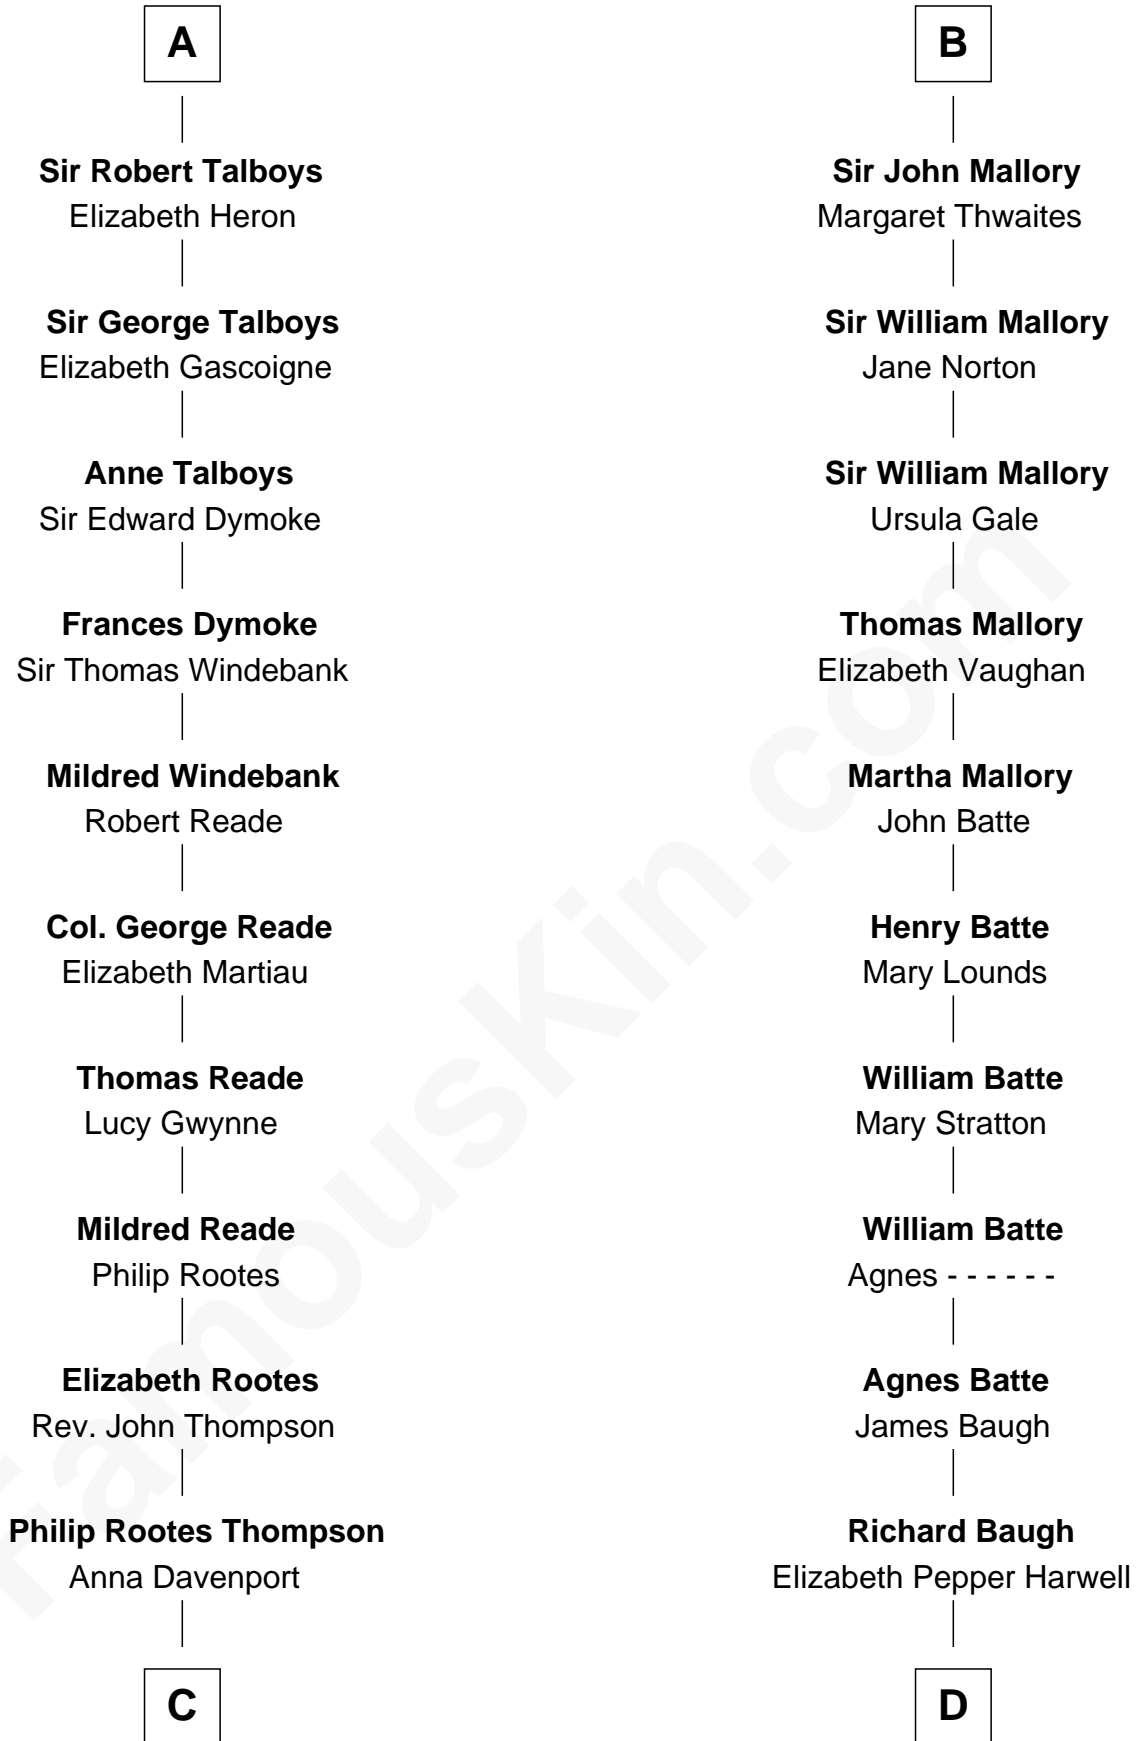

FamousKin.com
Relationship Chart of
General George S. Patton
U.S. Army - World War II

20th cousin 1 time removed of
Judy Garland
Singer and Movie Actress

C

Eleanor Thompson

William Thorton

Susanna Thompson Thorton