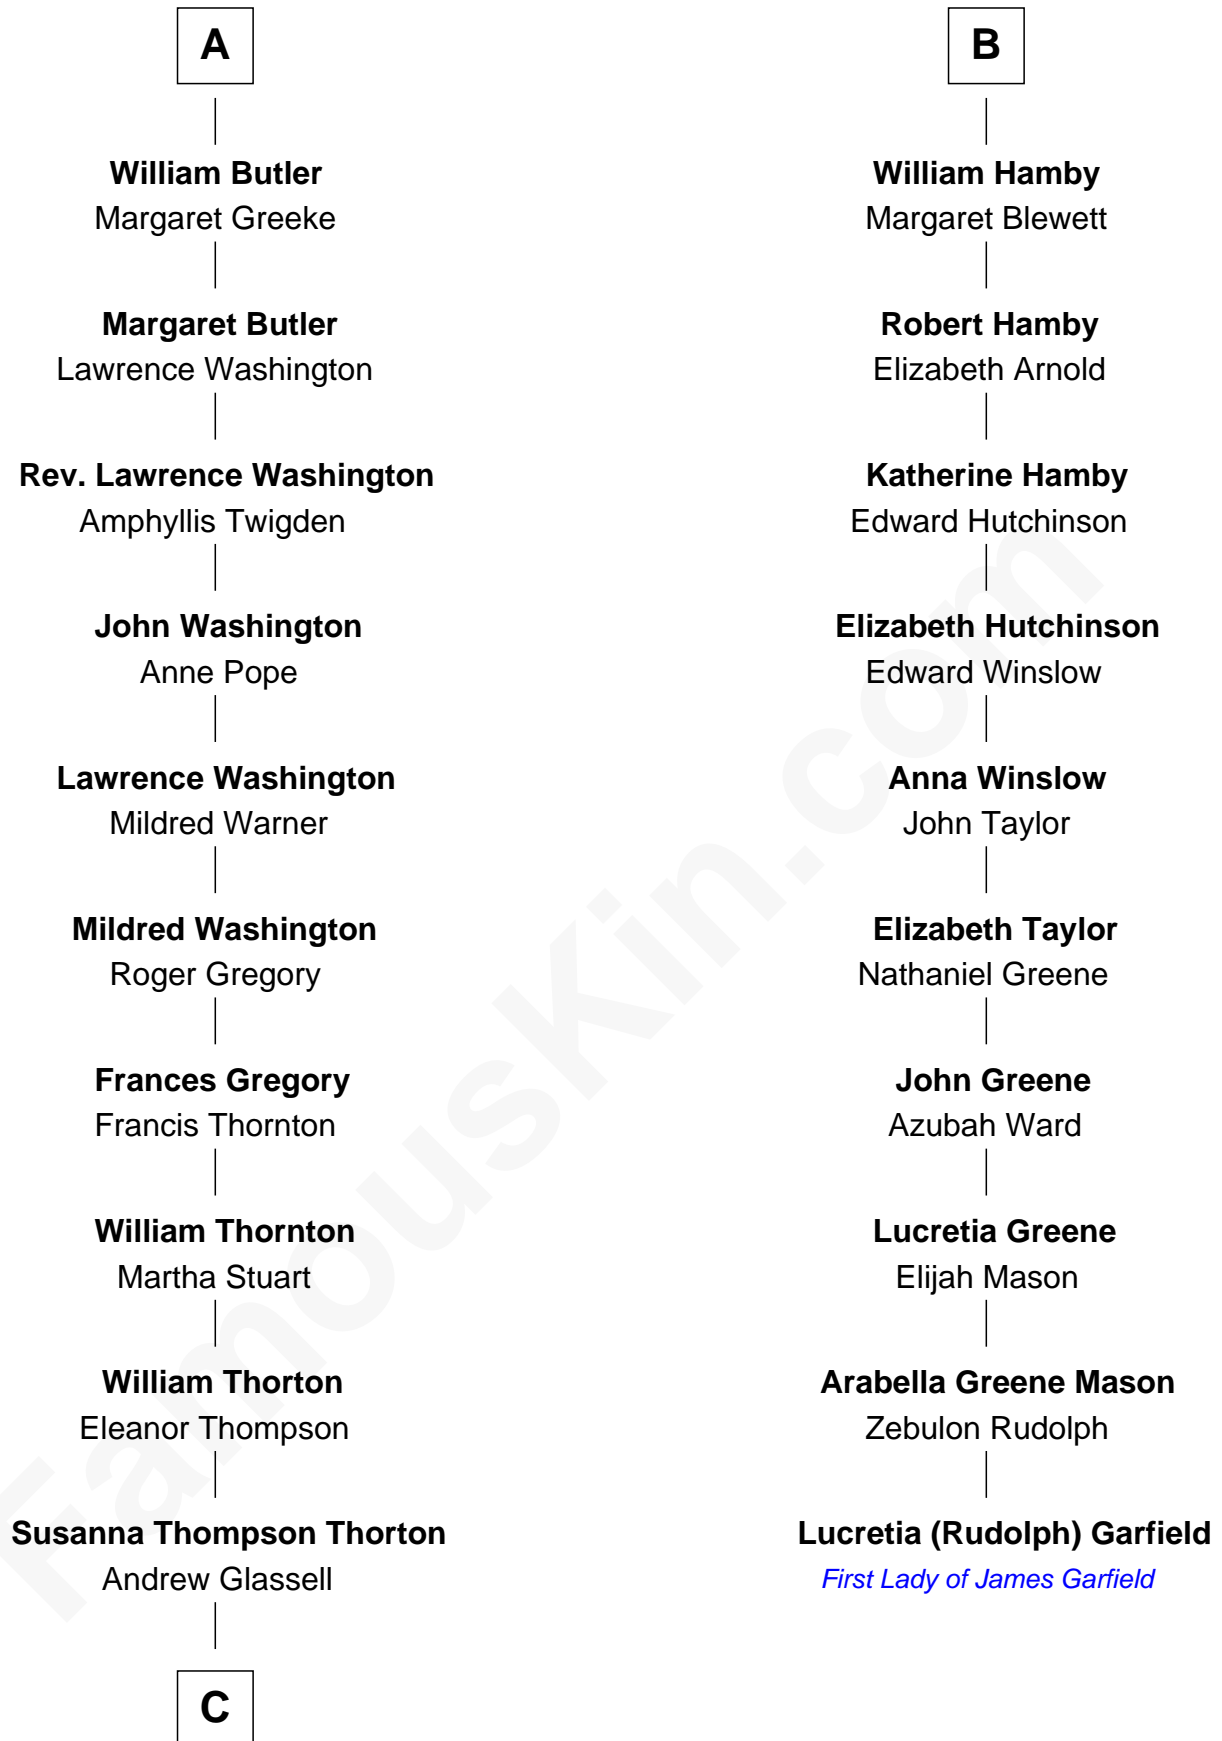

FamousKin.com
Relationship Chart of
General George S. Patton
U.S. Army - World War II

16th cousin 3 times removed of
Lucretia (Rudolph) Garfield
First Lady of President James Garfield

C

—
Susan Thornton Glassell

George Smith Patton

—
George Smith Patton

Ruth Wilson

—
General George S. Patton

U.S. Army - World War II

FamousKin.com