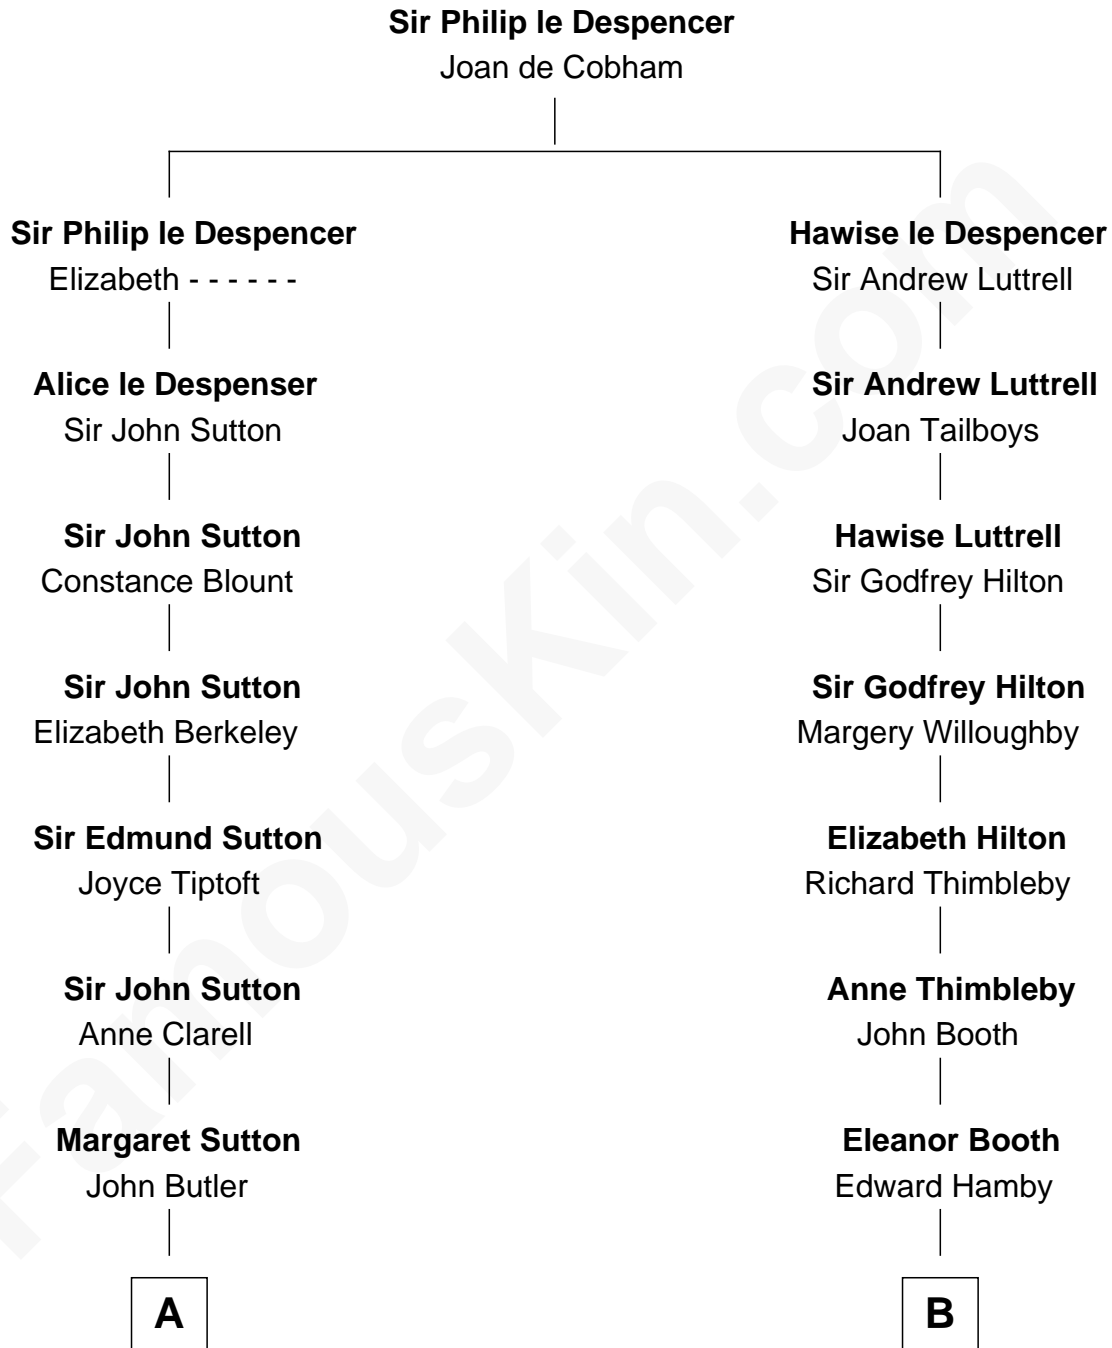

FamousKin.com
Relationship Chart of
General George S. Patton
U.S. Army - World War II

16th cousin 3 times removed of
Lucretia (Rudolph) Garfield
First Lady of President James Garfield

C

—
Susan Thornton Glassell

George Smith Patton

—
George Smith Patton

Ruth Wilson

—
General George S. Patton

U.S. Army - World War II

FamousKin.com