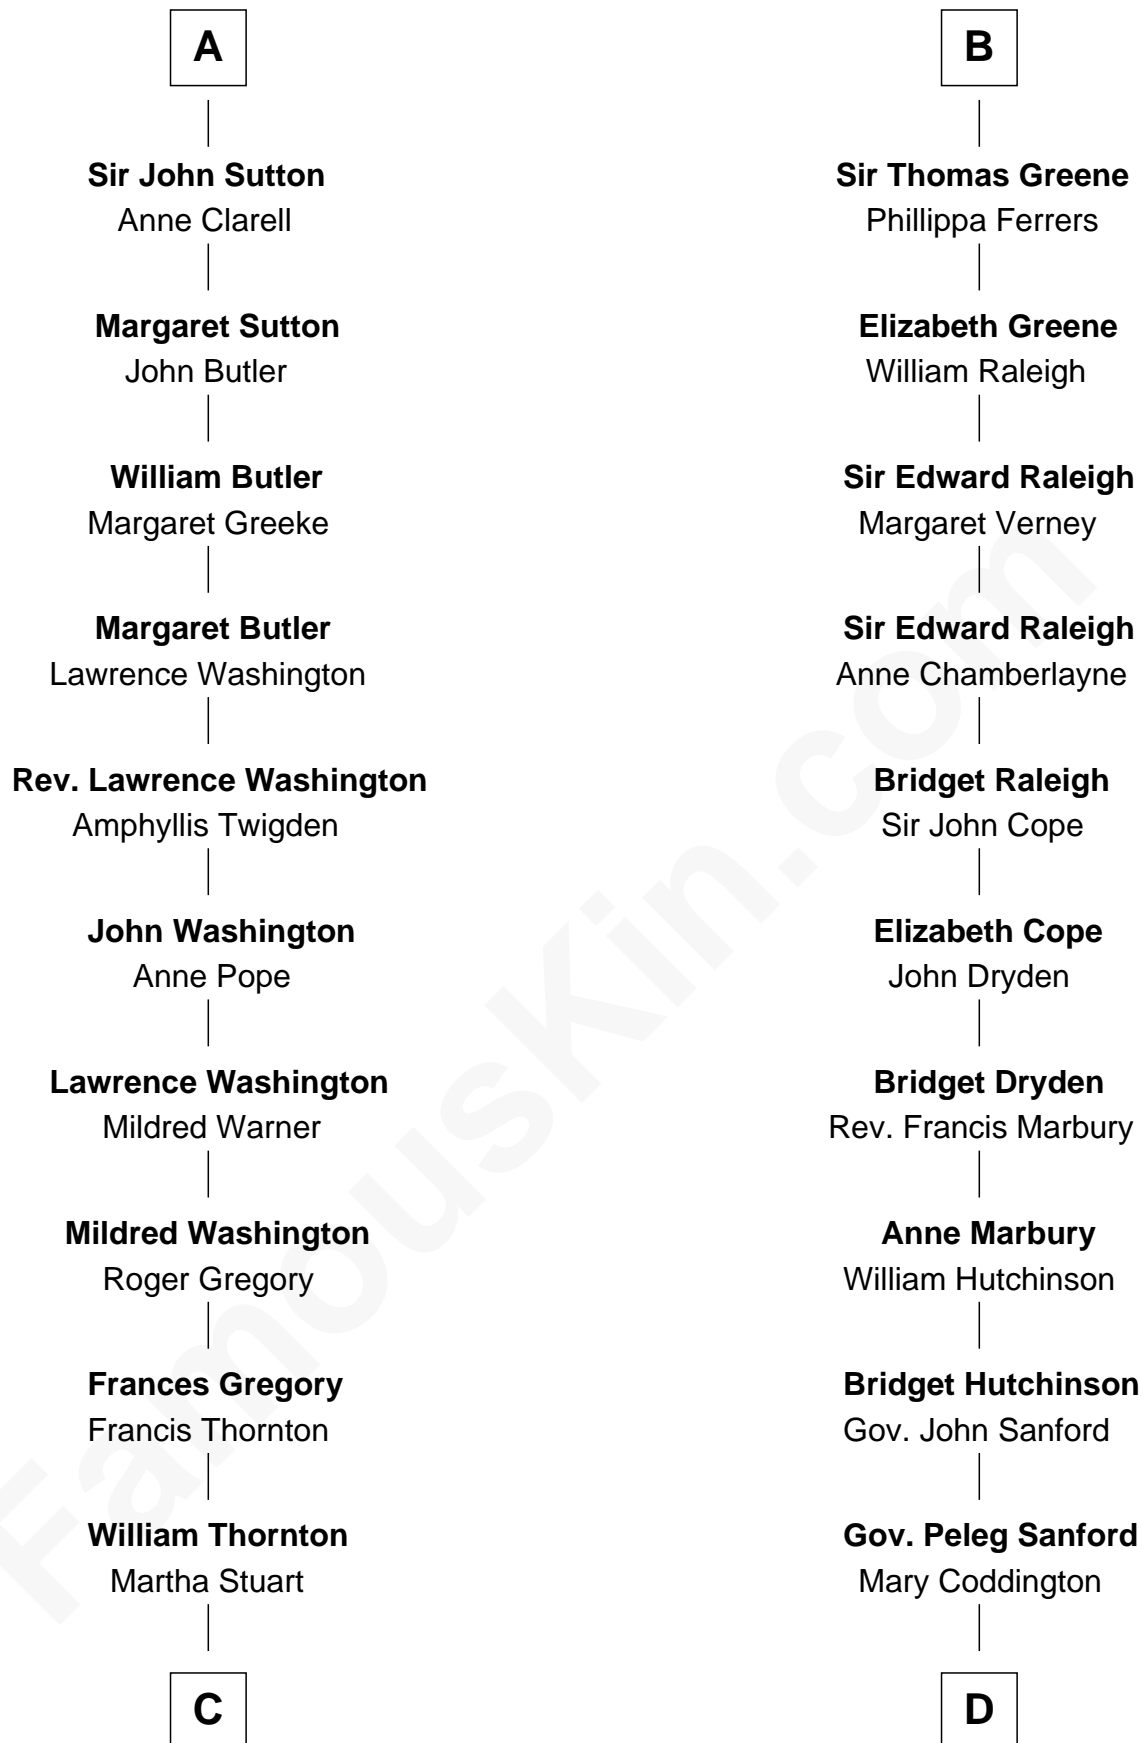

FamousKin.com
Relationship Chart of
General George S. Patton
U.S. Army - World War II

21st cousin of
Lucretia (Rudolph) Garfield
First Lady of President James Garfield

C

William Thorton
Eleanor Thompson

Susanna Thompson Thorton
Andrew Glassell

Susan Thornton Glassell
George Smith Patton

George Smith Patton
Ruth Wilson

General George S. Patton
U.S. Army - World War II

D

Anne Sanford
Capt. John Mason

Peleg Sanford Mason
Mary Stanton

Elijah Mason
Lucretia Greene

Arabella Greene Mason
Zebulon Rudolph

Lucretia (Rudolph) Garfield
First Lady of James Garfield