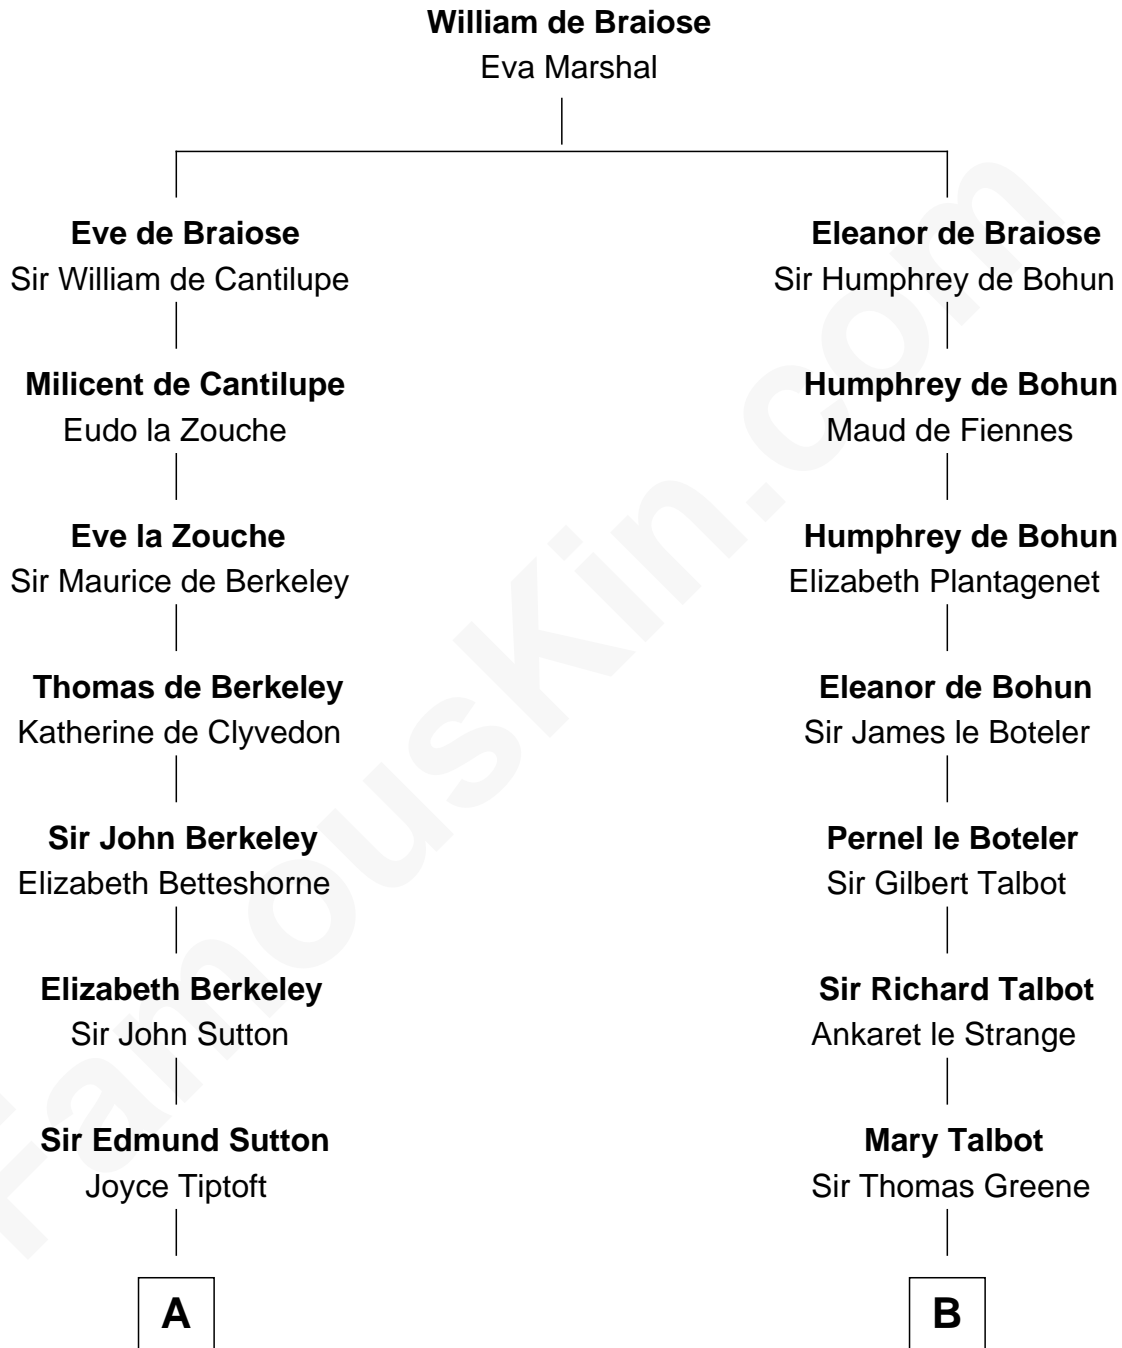

FamousKin.com
Relationship Chart of
General George S. Patton
U.S. Army - World War II

21st cousin of
Lucretia (Rudolph) Garfield
First Lady of President James Garfield

C

William Thorton
Eleanor Thompson

Susanna Thompson Thorton
Andrew Glassell

Susan Thornton Glassell
George Smith Patton

George Smith Patton
Ruth Wilson

General George S. Patton
U.S. Army - World War II

D

Anne Sanford
Capt. John Mason

Peleg Sanford Mason
Mary Stanton

Elijah Mason
Lucretia Greene

Arabella Greene Mason
Zebulon Rudolph

Lucretia (Rudolph) Garfield
First Lady of James Garfield