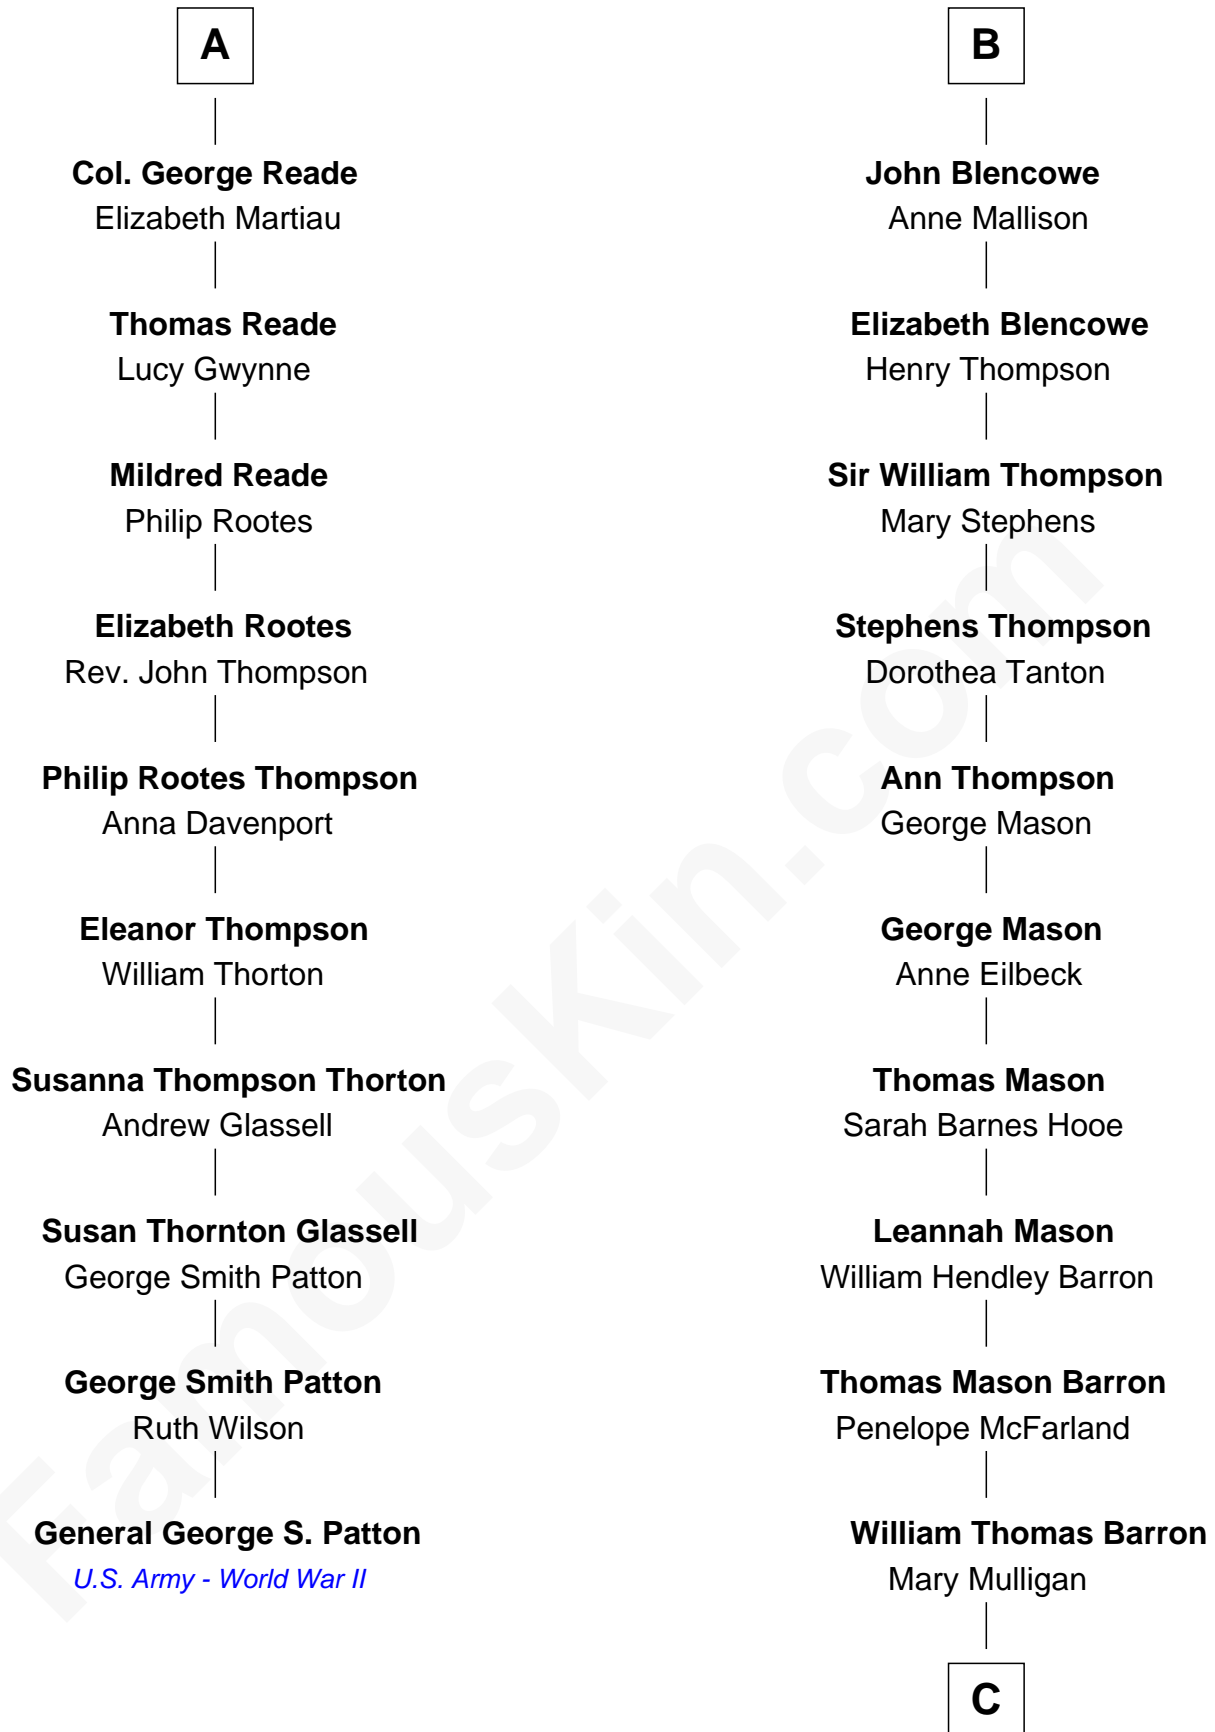

**FamousKin.com**  
**Relationship Chart of**  
**General George S. Patton**  
*U.S. Army - World War II*

16th cousin 4 times removed of

**Paris Hilton**  
*Socialite and TV Personality*

**C**

**Mary Adelaide Barron**  
Conrad Nicholson Hilton

**Barron Hilton**  
Marilyn June Hawley

**Richard Howard Hilton**  
Kathleen Elizabeth Avanzino

**Paris Hilton**

*Socialite and TV Personality*

FamousKin.com