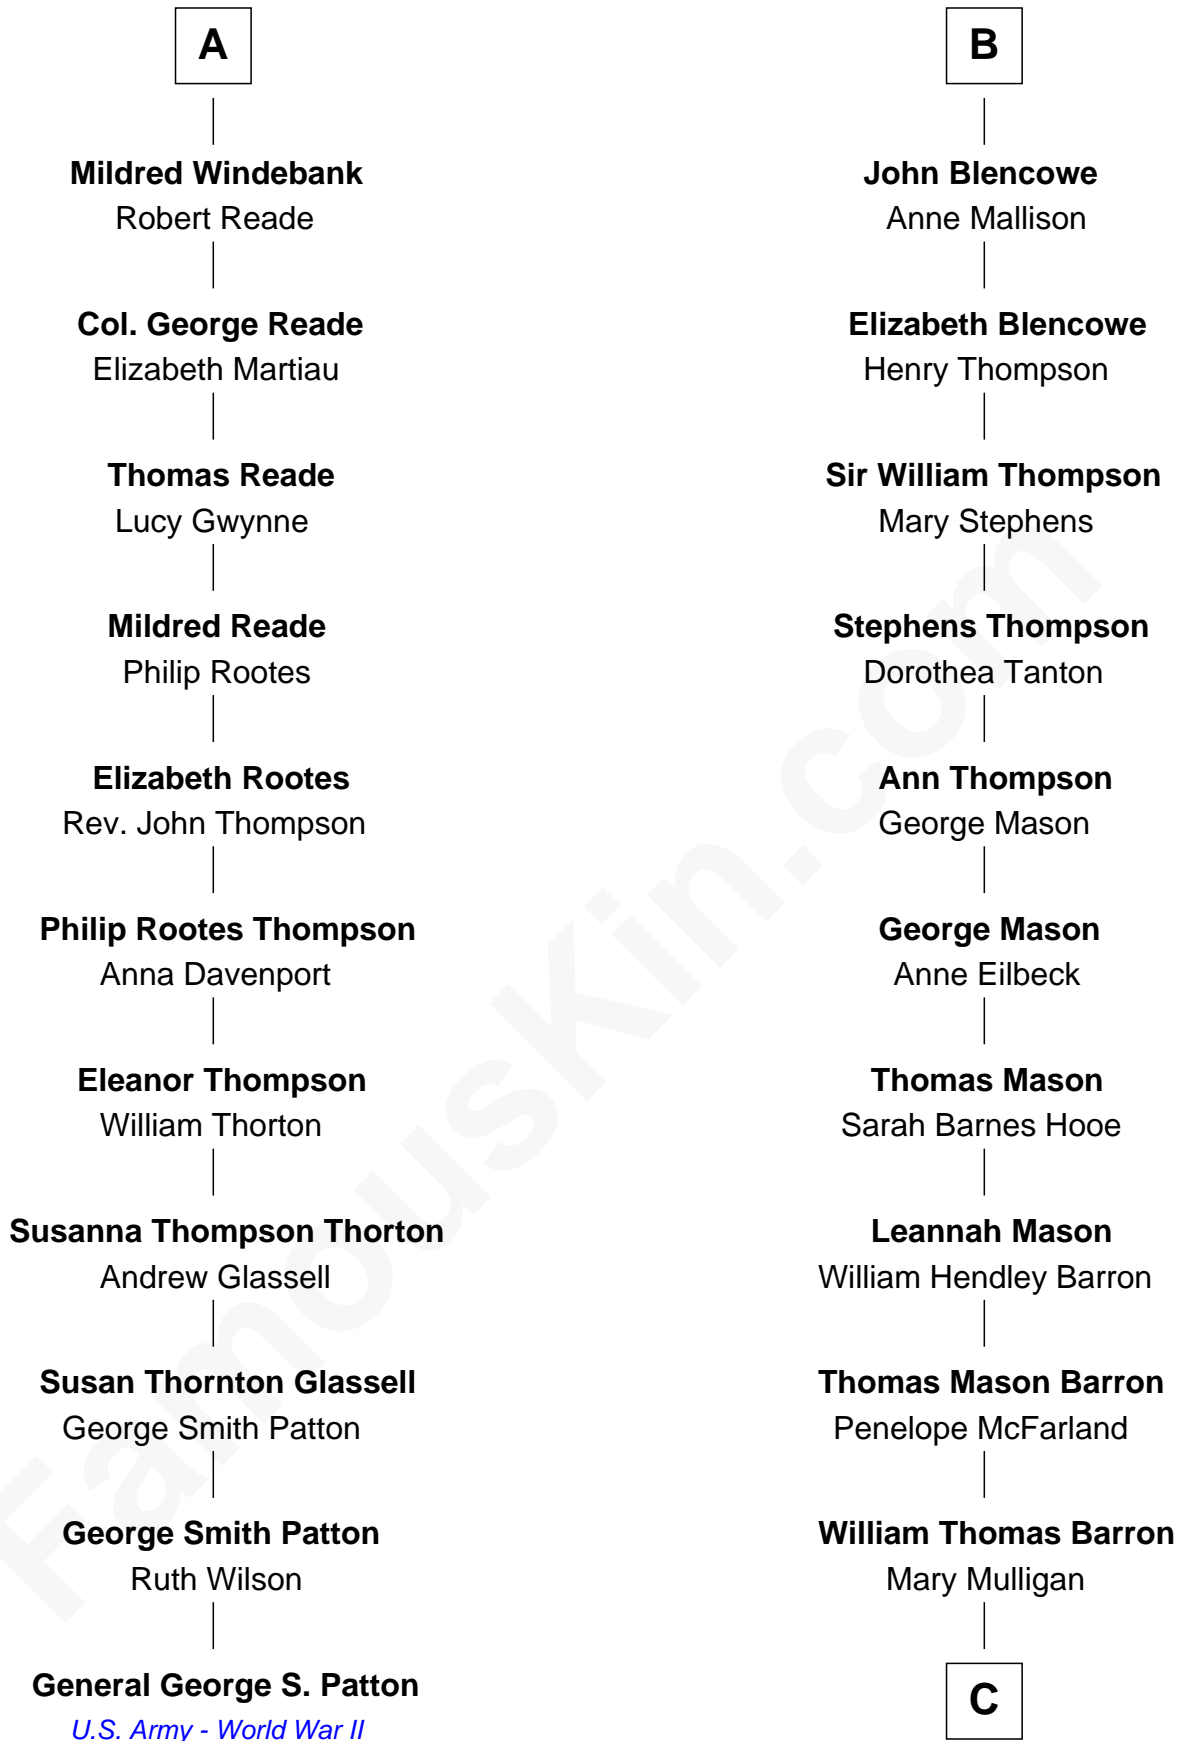

FamousKin.com
Relationship Chart of
General George S. Patton
U.S. Army - World War II

17th cousin 3 times removed of

Paris Hilton
Socialite and TV Personality

C

Mary Adelaide Barron
Conrad Nicholson Hilton