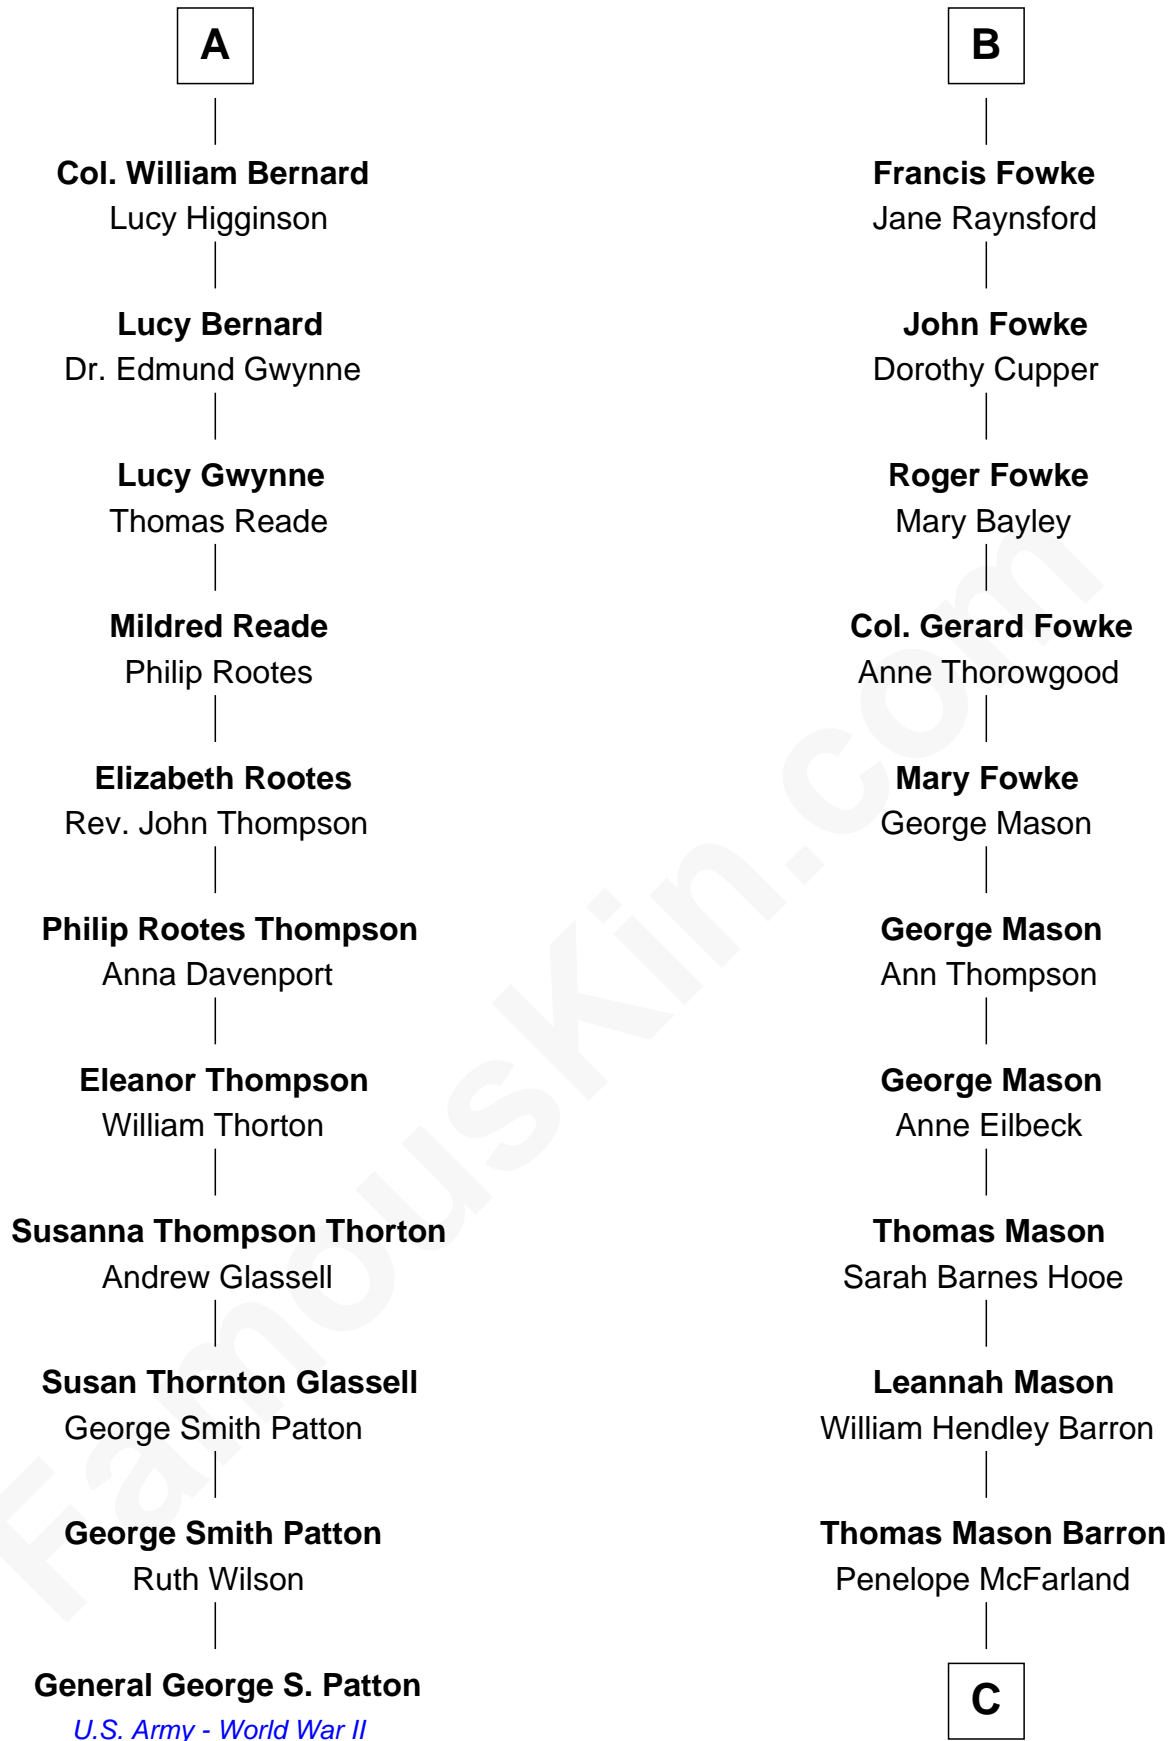

FamousKin.com
Relationship Chart of
General George S. Patton
U.S. Army - World War II

17th cousin 4 times removed of

Paris Hilton
Socialite and TV Personality

Stephen le Scrope
 Margery de Welles

John le Scrope
 Elizabeth Chaworth

Maude le Scrope
 Sir Baldwin Freville

Elizabeth le Scrope
 Sir Henry le Scrope

Joyce Freville
 Sir Roger Aston

Margaret Scrope
 John Bernard

Sir Robert Aston
 Isabel Brereton

John Bernard
 Margaret Daundelyn

John Aston
 Elizabeth Delves

John Bernard
 Cecily Muscote

Margaret Aston
 John Kinnersley

Francis Bernard
 Alice Hazlewood

Isabel Kinnersley
 John Bradshaw

Sir Francis Bernard
 Mary Woolhouse

Anne Bradshaw
 John Fowke

A

B

C

William Thomas Barron

Mary Mulligan

Mary Adelaide Barron

Conrad Nicholson Hilton

Barron Hilton