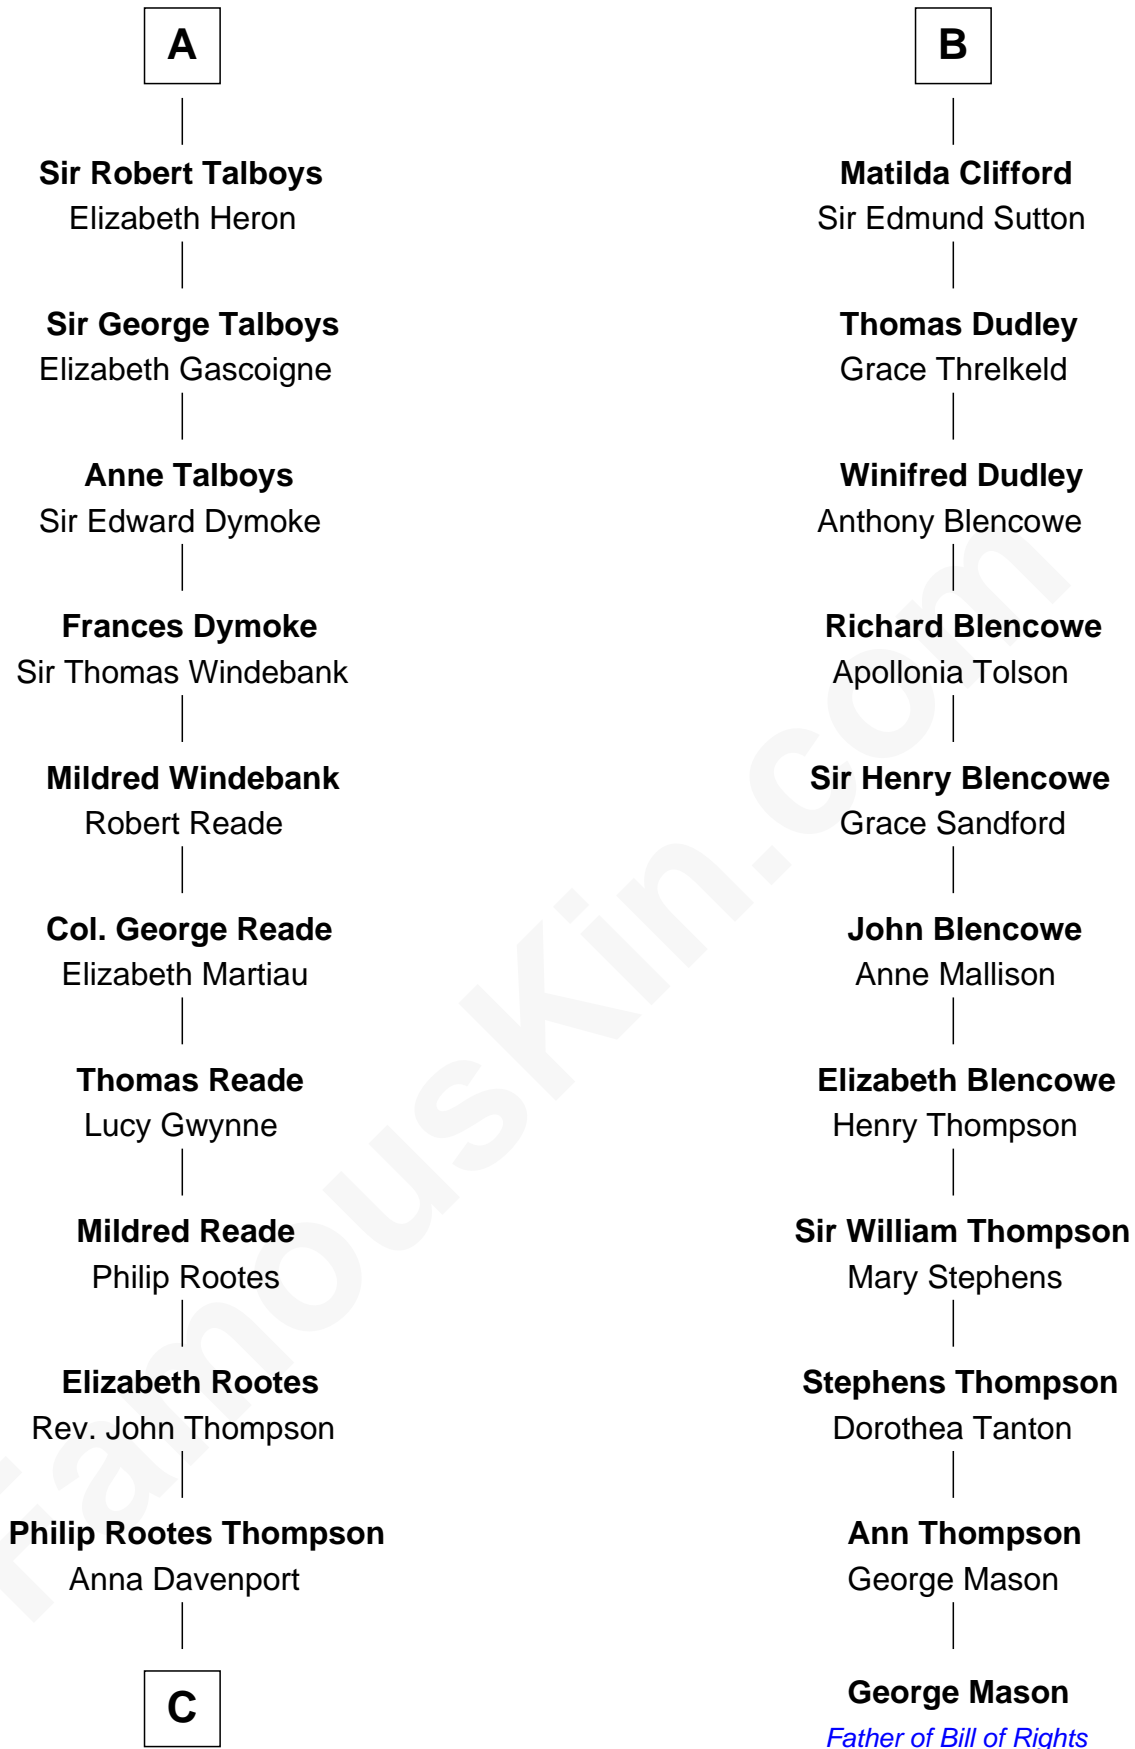

**FamousKin.com**  
**Relationship Chart of**  
**General George S. Patton**  
*U.S. Army - World War II*

**17th cousin 4 times removed of**  
**George Mason**  
*Father of the U.S. Bill of Rights*

FamousKin.com