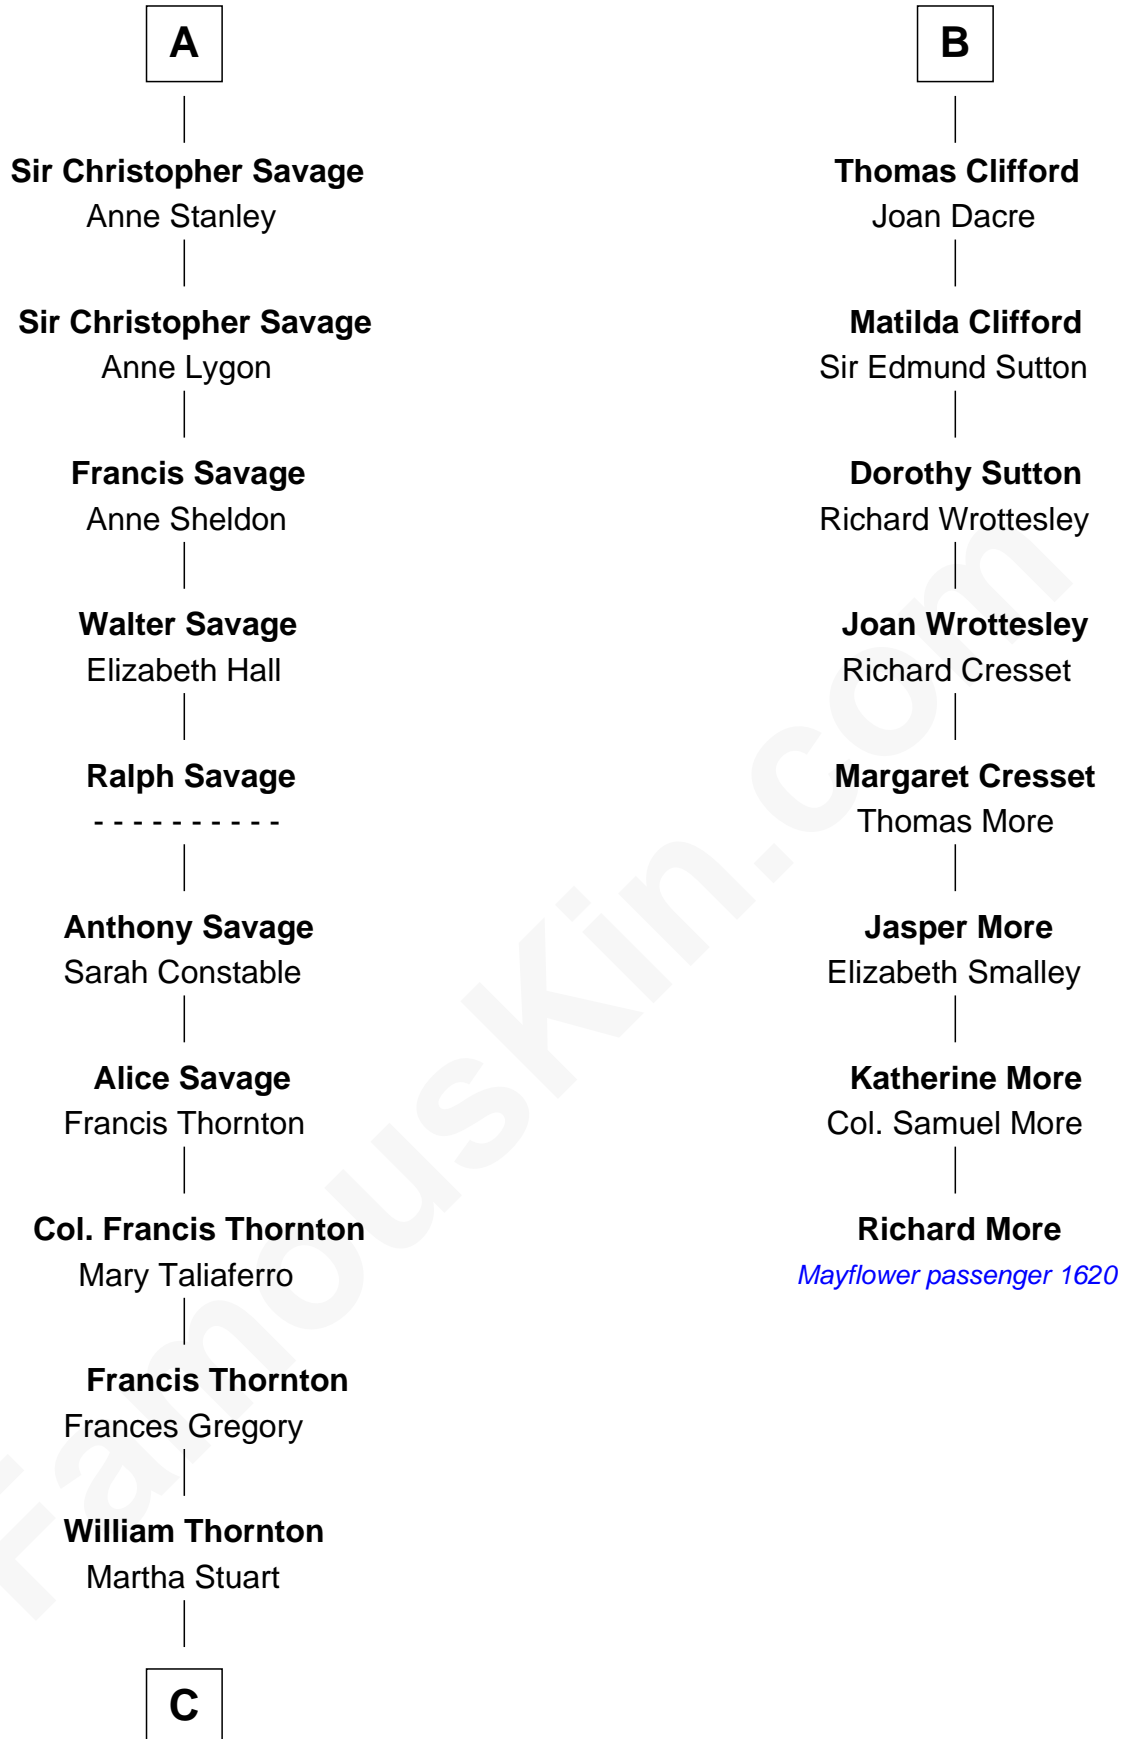

FamousKin.com
Relationship Chart of
General George S. Patton
U.S. Army - World War II

14th cousin 7 times removed of

Richard More
(c1614 - c1696) Mayflower passenger 1620

C

|
William Thorton
Eleanor Thompson

|
Susanna Thompson Thorton
Andrew Glassell

|
Susan Thornton Glassell
George Smith Patton

|
George Smith Patton
Ruth Wilson

|
General George S. Patton
U.S. Army - World War II

FamousKin.com