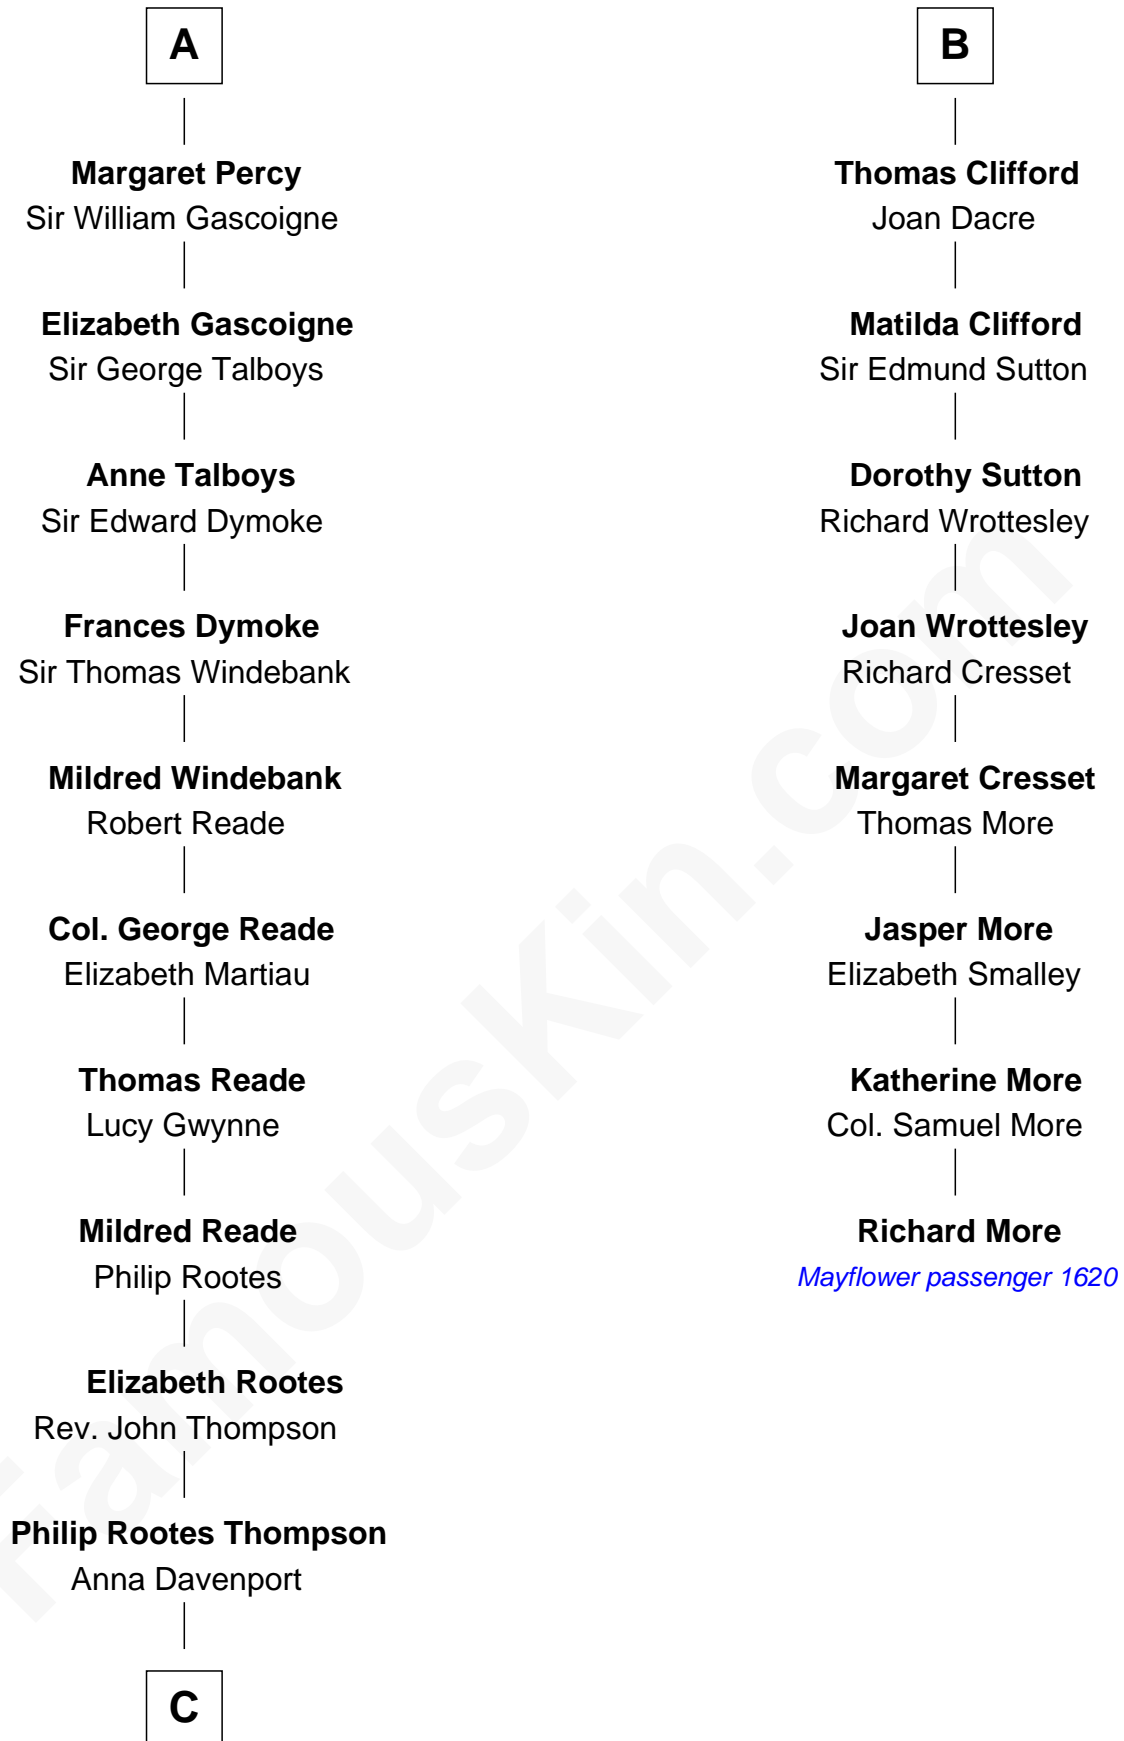

FamousKin.com
Relationship Chart of
General George S. Patton

U.S. Army - World War II

MAYFLOWER

14th cousin 7 times removed of

Richard More

(c1614 - c1696) Mayflower passenger 1620

C

—
Eleanor Thompson

William Thorton

—
Susanna Thompson Thorton

Andrew Glassell

—
Susan Thornton Glassell

George Smith Patton

—
George Smith Patton

Ruth Wilson

—
General George S. Patton