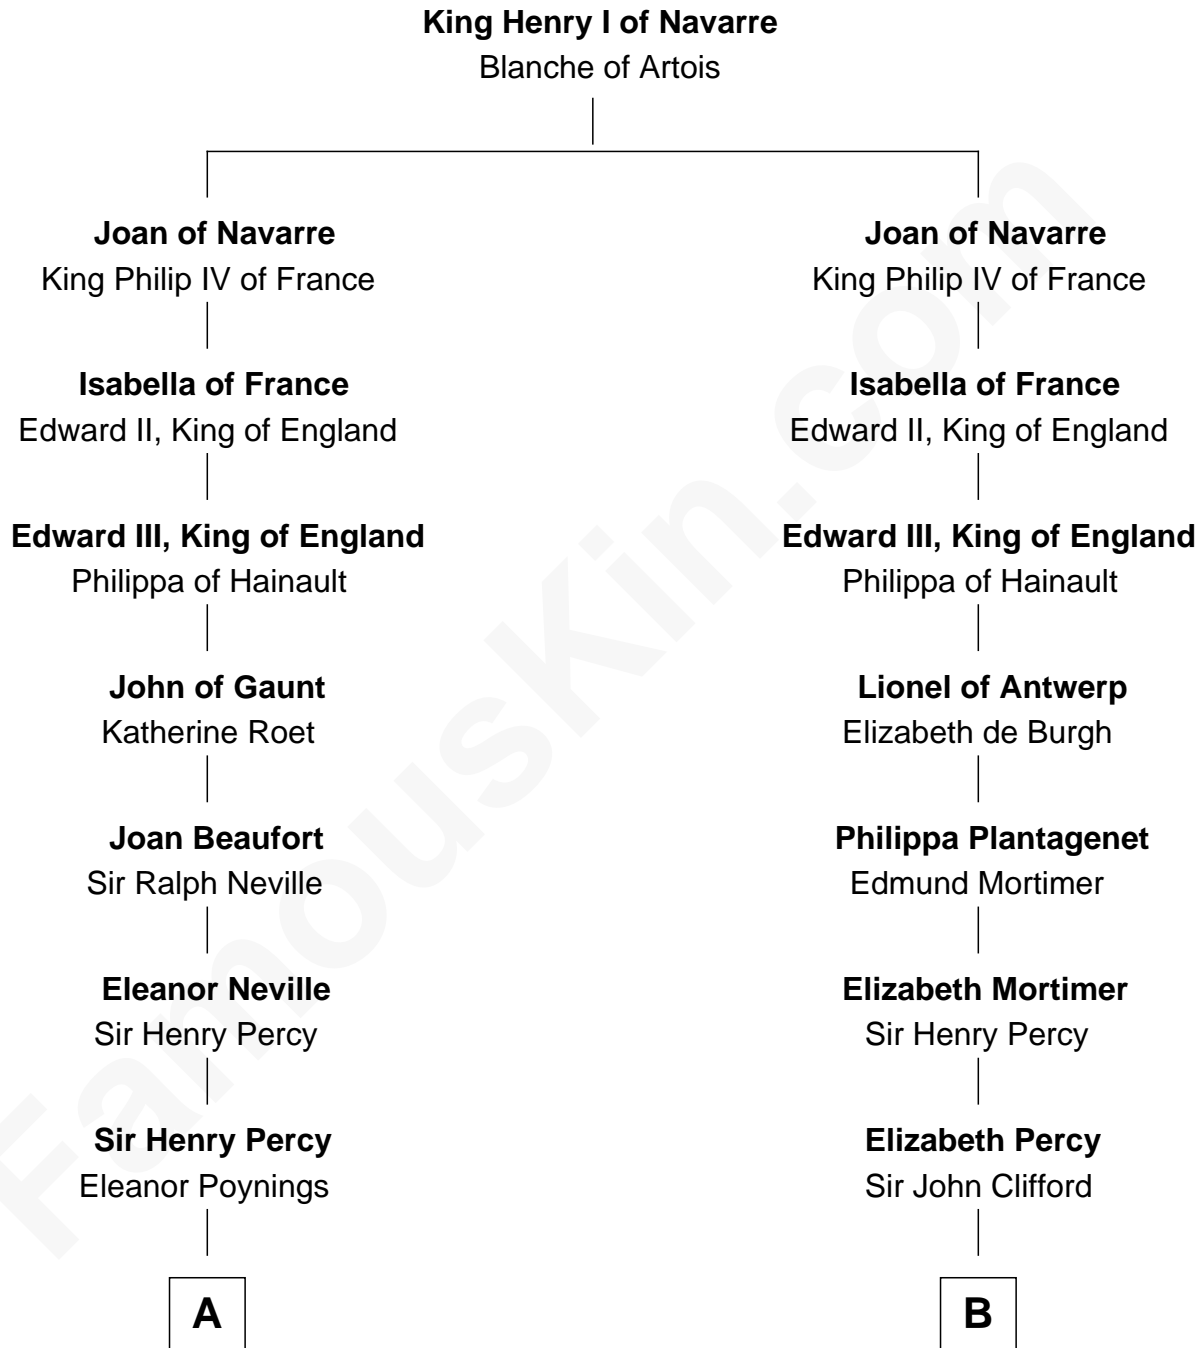

FamousKin.com
Relationship Chart of
General George S. Patton

U.S. Army - World War II

MAYFLOWER

14th cousin 7 times removed of

Richard More

(c1614 - c1696) Mayflower passenger 1620

C

—
Eleanor Thompson

William Thorton

—
Susanna Thompson Thorton

Andrew Glassell

—
Susan Thornton Glassell

George Smith Patton

—
George Smith Patton

Ruth Wilson

—
General George S. Patton