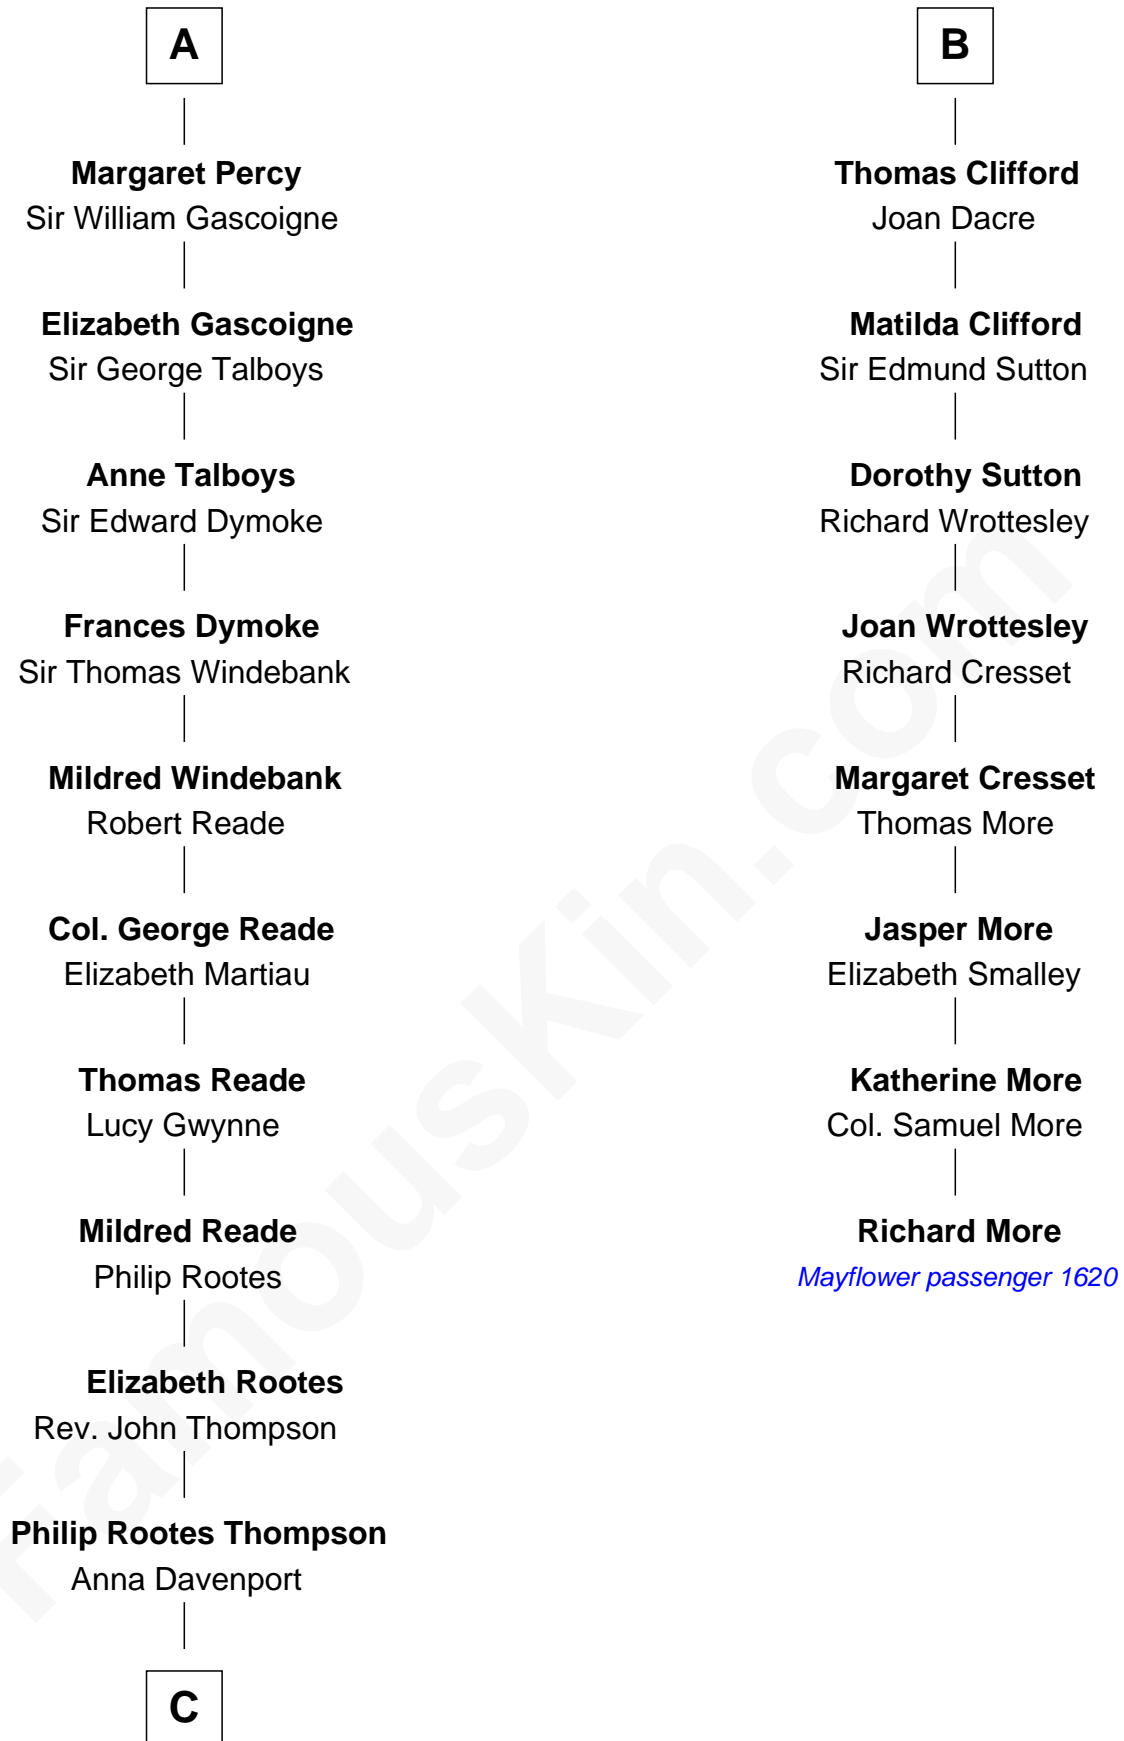

FamousKin.com
Relationship Chart of
General George S. Patton
U.S. Army - World War II

14th cousin 7 times removed of

Richard More
(c1614 - c1696) Mayflower passenger 1620

C

—
Eleanor Thompson

William Thorton

—
Susanna Thompson Thorton

Andrew Glassell

—
Susan Thornton Glassell

George Smith Patton

—
George Smith Patton

Ruth Wilson

—
General George S. Patton

U.S. Army - World War II