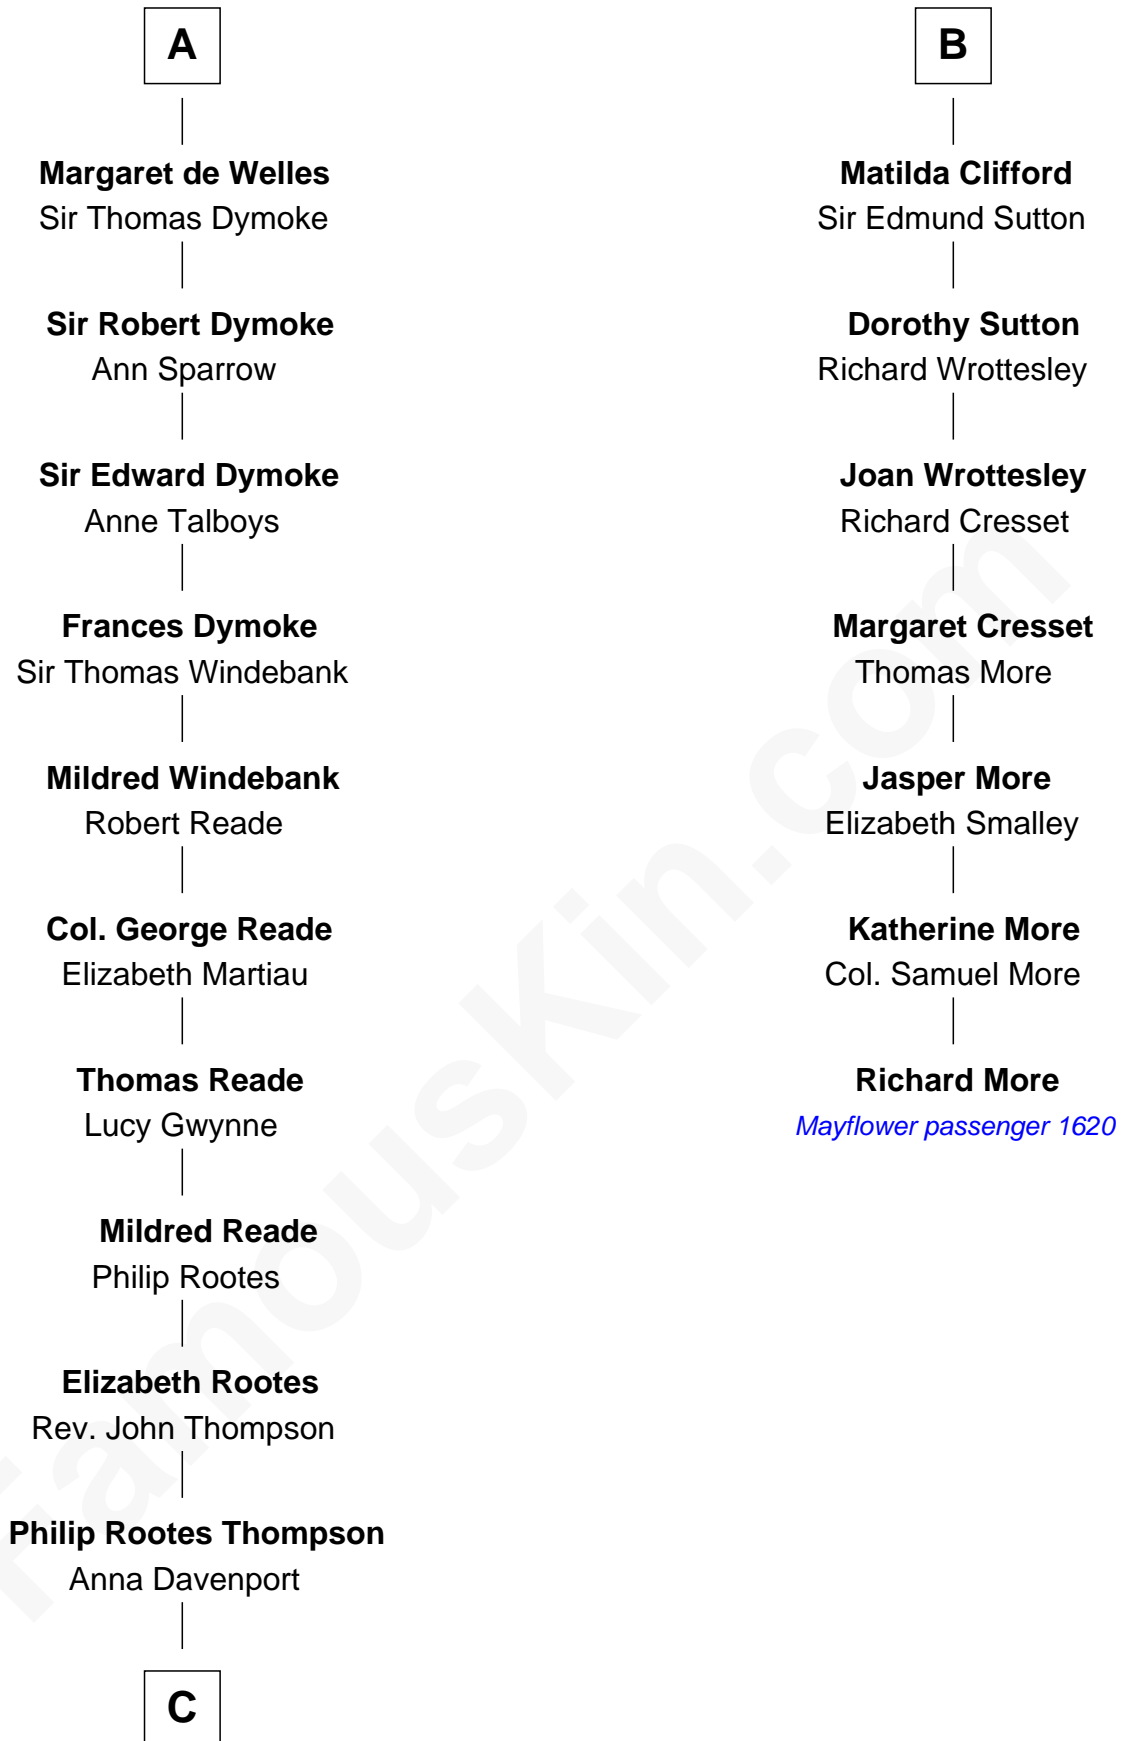

FamousKin.com
Relationship Chart of
General George S. Patton
U.S. Army - World War II

13th cousin 8 times removed of

Richard More
(c1614 - c1696) Mayflower passenger 1620

C

—
Eleanor Thompson

William Thorton

—
Susanna Thompson Thorton

Andrew Glassell

—
Susan Thornton Glassell

George Smith Patton

—
George Smith Patton

Ruth Wilson

—
General George S. Patton

U.S. Army - World War II