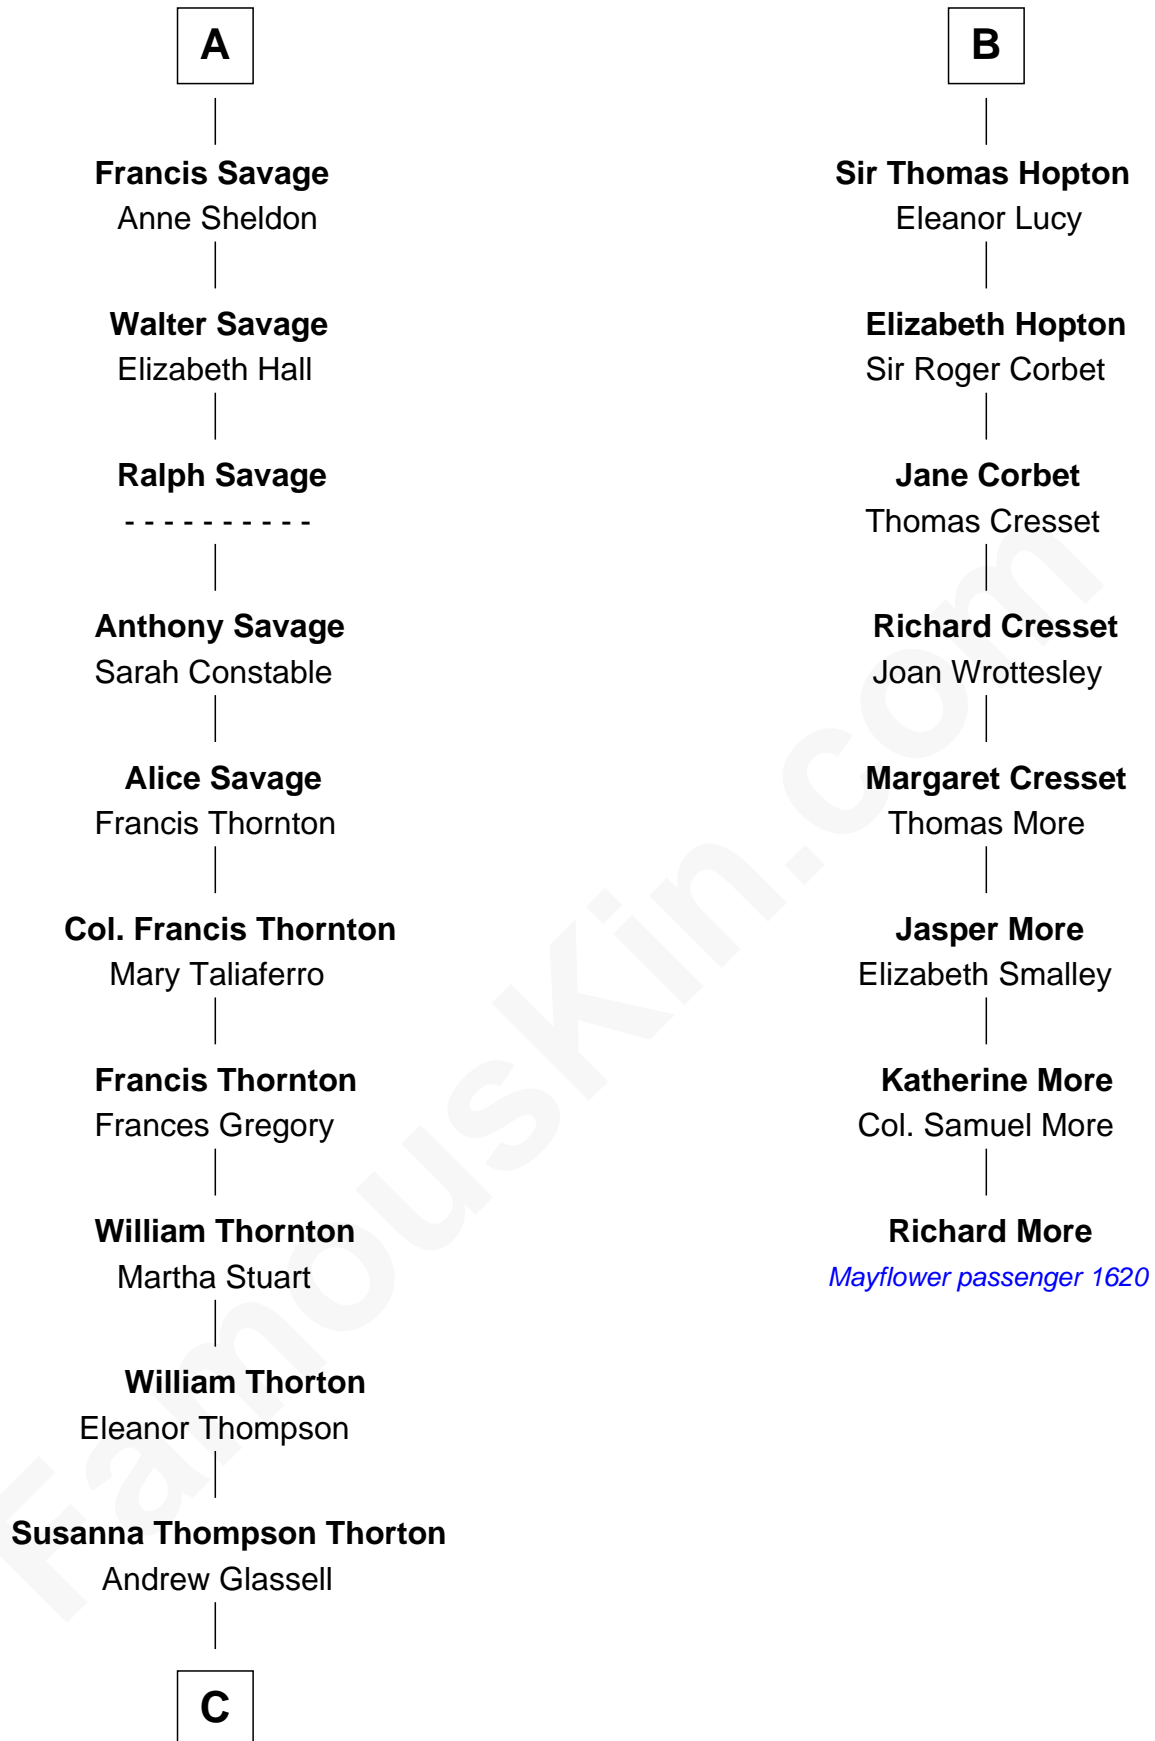

FamousKin.com
Relationship Chart of
General George S. Patton

U.S. Army - World War II

MAYFLOWER

14th cousin 5 times removed of

Richard More

(c1614 - c1696) Mayflower passenger 1620

C

—
Susan Thornton Glassell

George Smith Patton

—
George Smith Patton

Ruth Wilson

—
General George S. Patton

U.S. Army - World War II

FamousKin.com