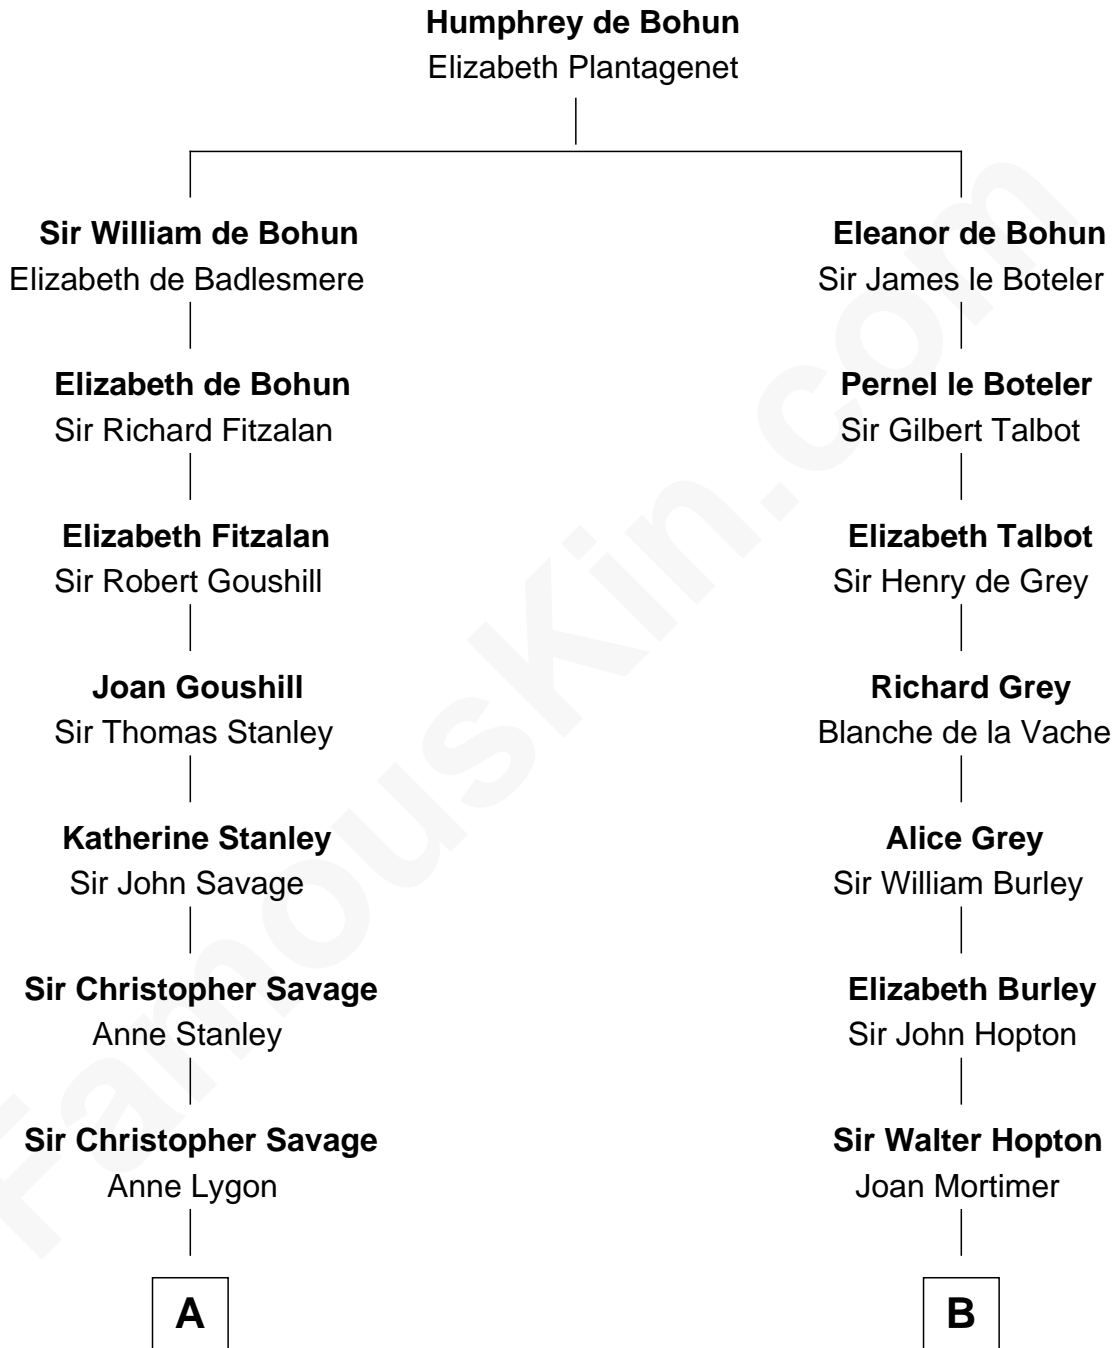

FamousKin.com
Relationship Chart of
General George S. Patton

U.S. Army - World War II

MAYFLOWER

14th cousin 5 times removed of

Richard More

(c1614 - c1696) Mayflower passenger 1620

C

—
Susan Thornton Glassell

George Smith Patton

—
George Smith Patton

Ruth Wilson

—
General George S. Patton

U.S. Army - World War II

FamousKin.com