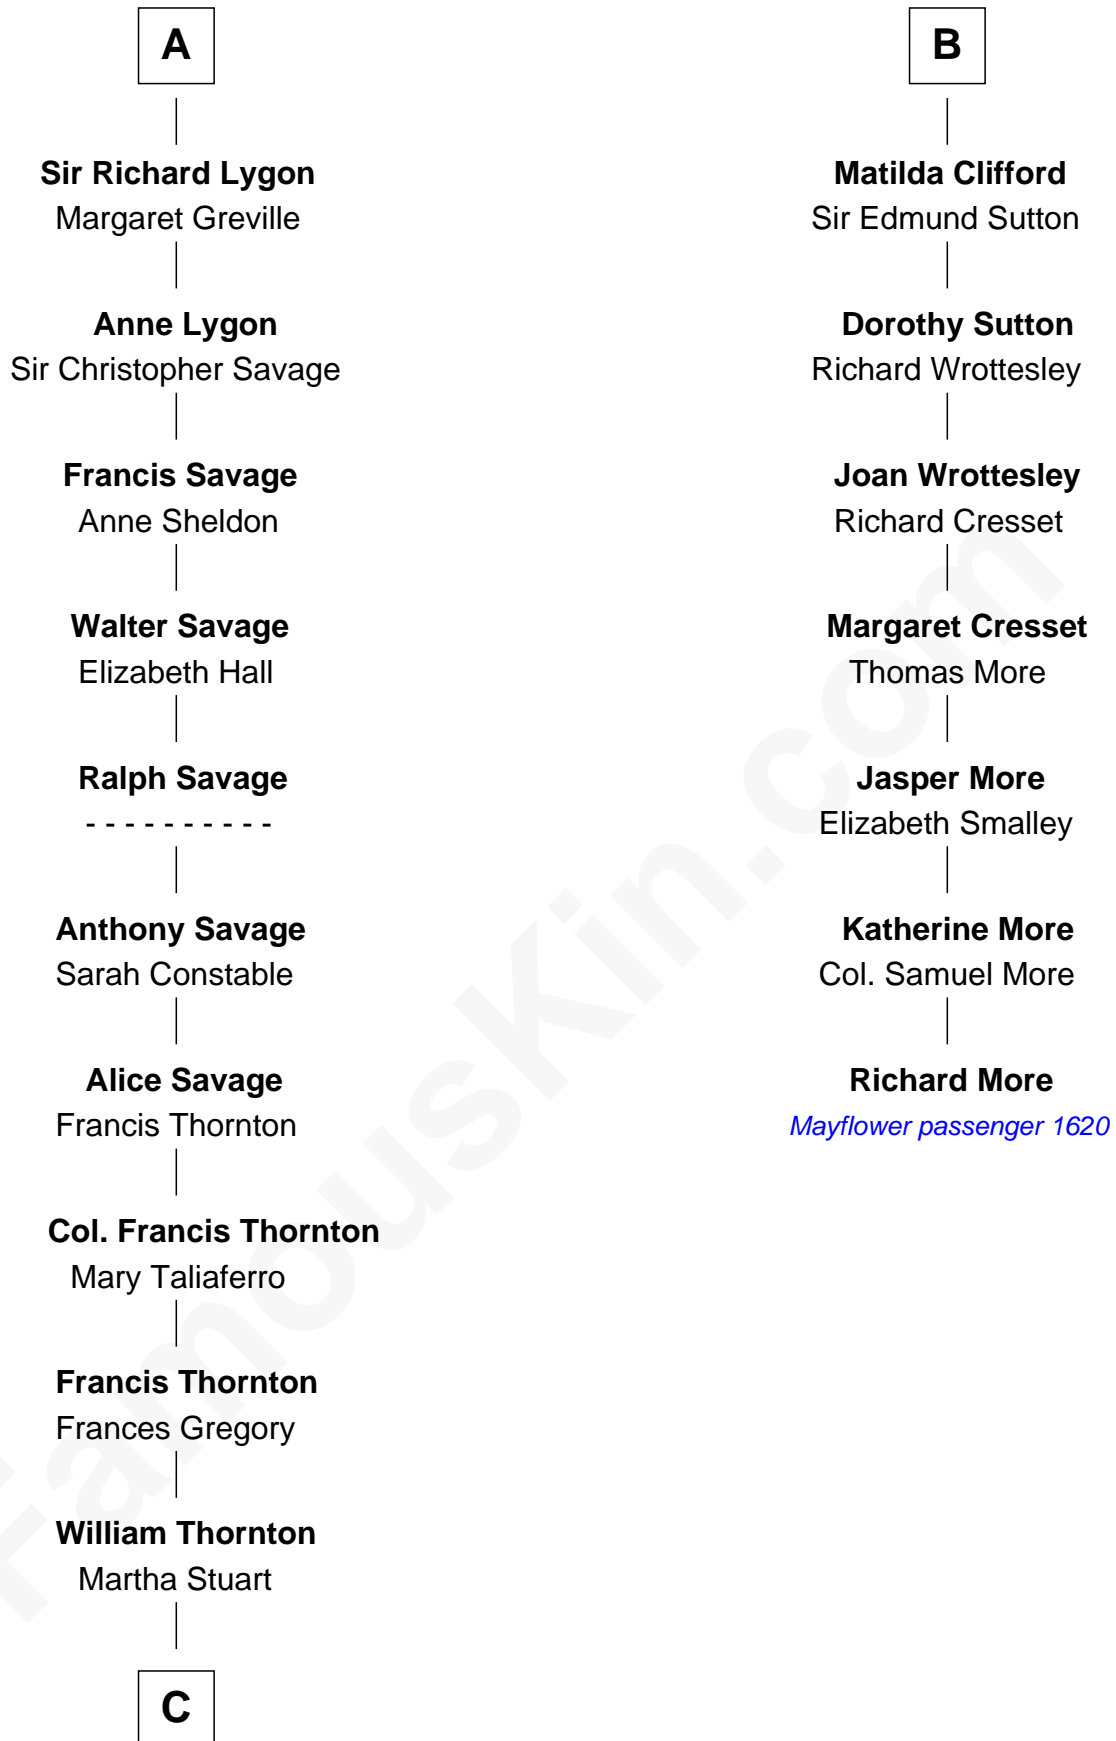

FamousKin.com
Relationship Chart of
General George S. Patton

U.S. Army - World War II

MAYFLOWER

13th cousin 8 times removed of

Richard More

(c1614 - c1696) Mayflower passenger 1620

C

William Thorton
Eleanor Thompson

Susanna Thompson Thorton
Andrew Glassell

Susan Thornton Glassell
George Smith Patton

George Smith Patton
Ruth Wilson

General George S. Patton
U.S. Army - World War II

FamousKin.com