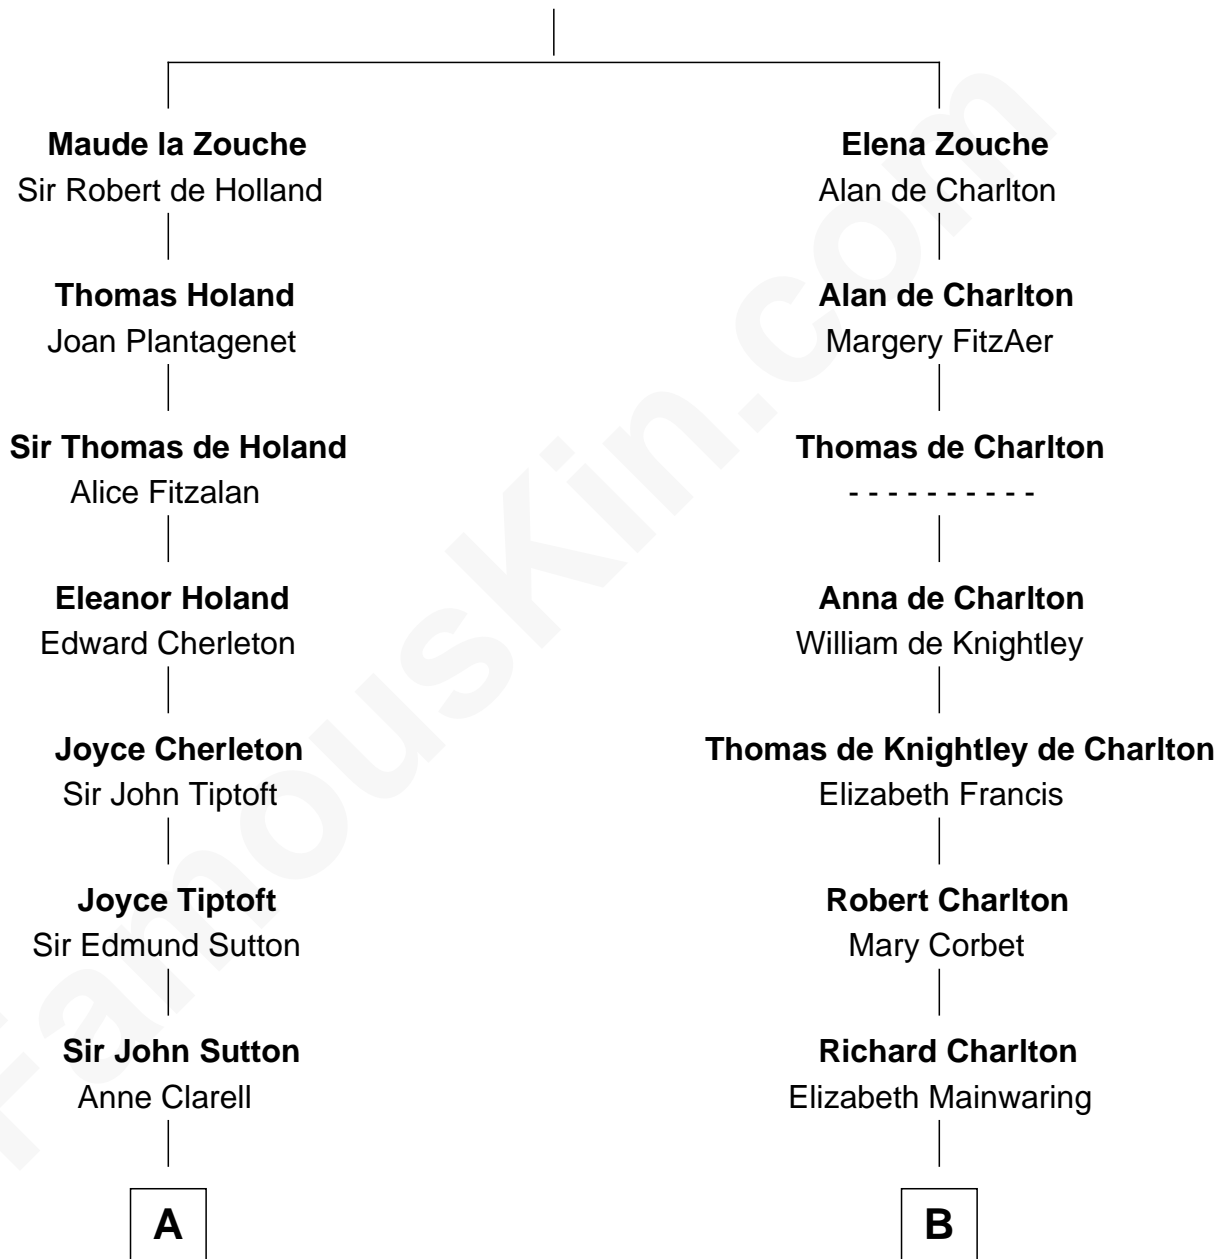

FamousKin.com

Relationship Chart of

General George S. Patton

U.S. Army - World War II

20th cousin of

Calvin Coolidge

30th U.S. President

Sir Alan la Zouche

Eleanor de Segrave

FamousKin.com