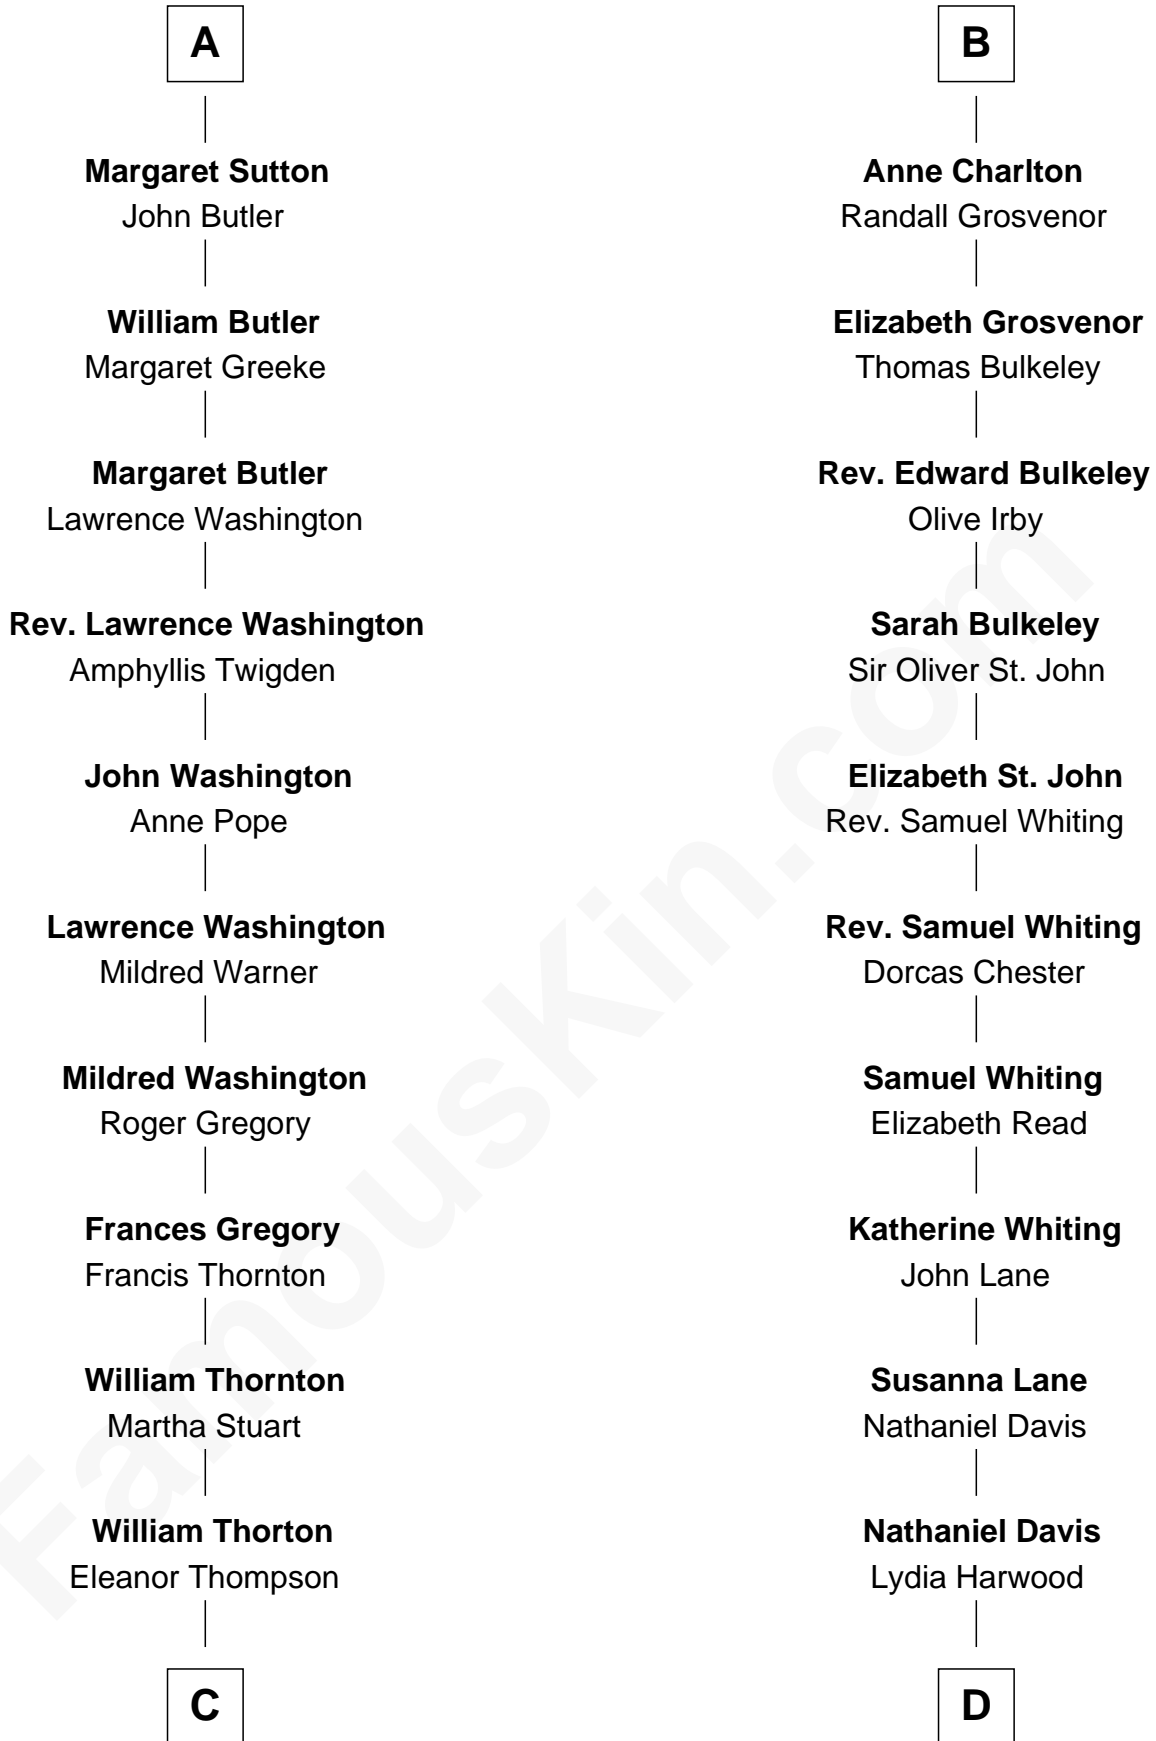

FamousKin.com

Relationship Chart of

General George S. Patton

U.S. Army - World War II

20th cousin of

Calvin Coolidge

30th U.S. President

Sir Alan la Zouche

Eleanor de Segrave

FamousKin.com